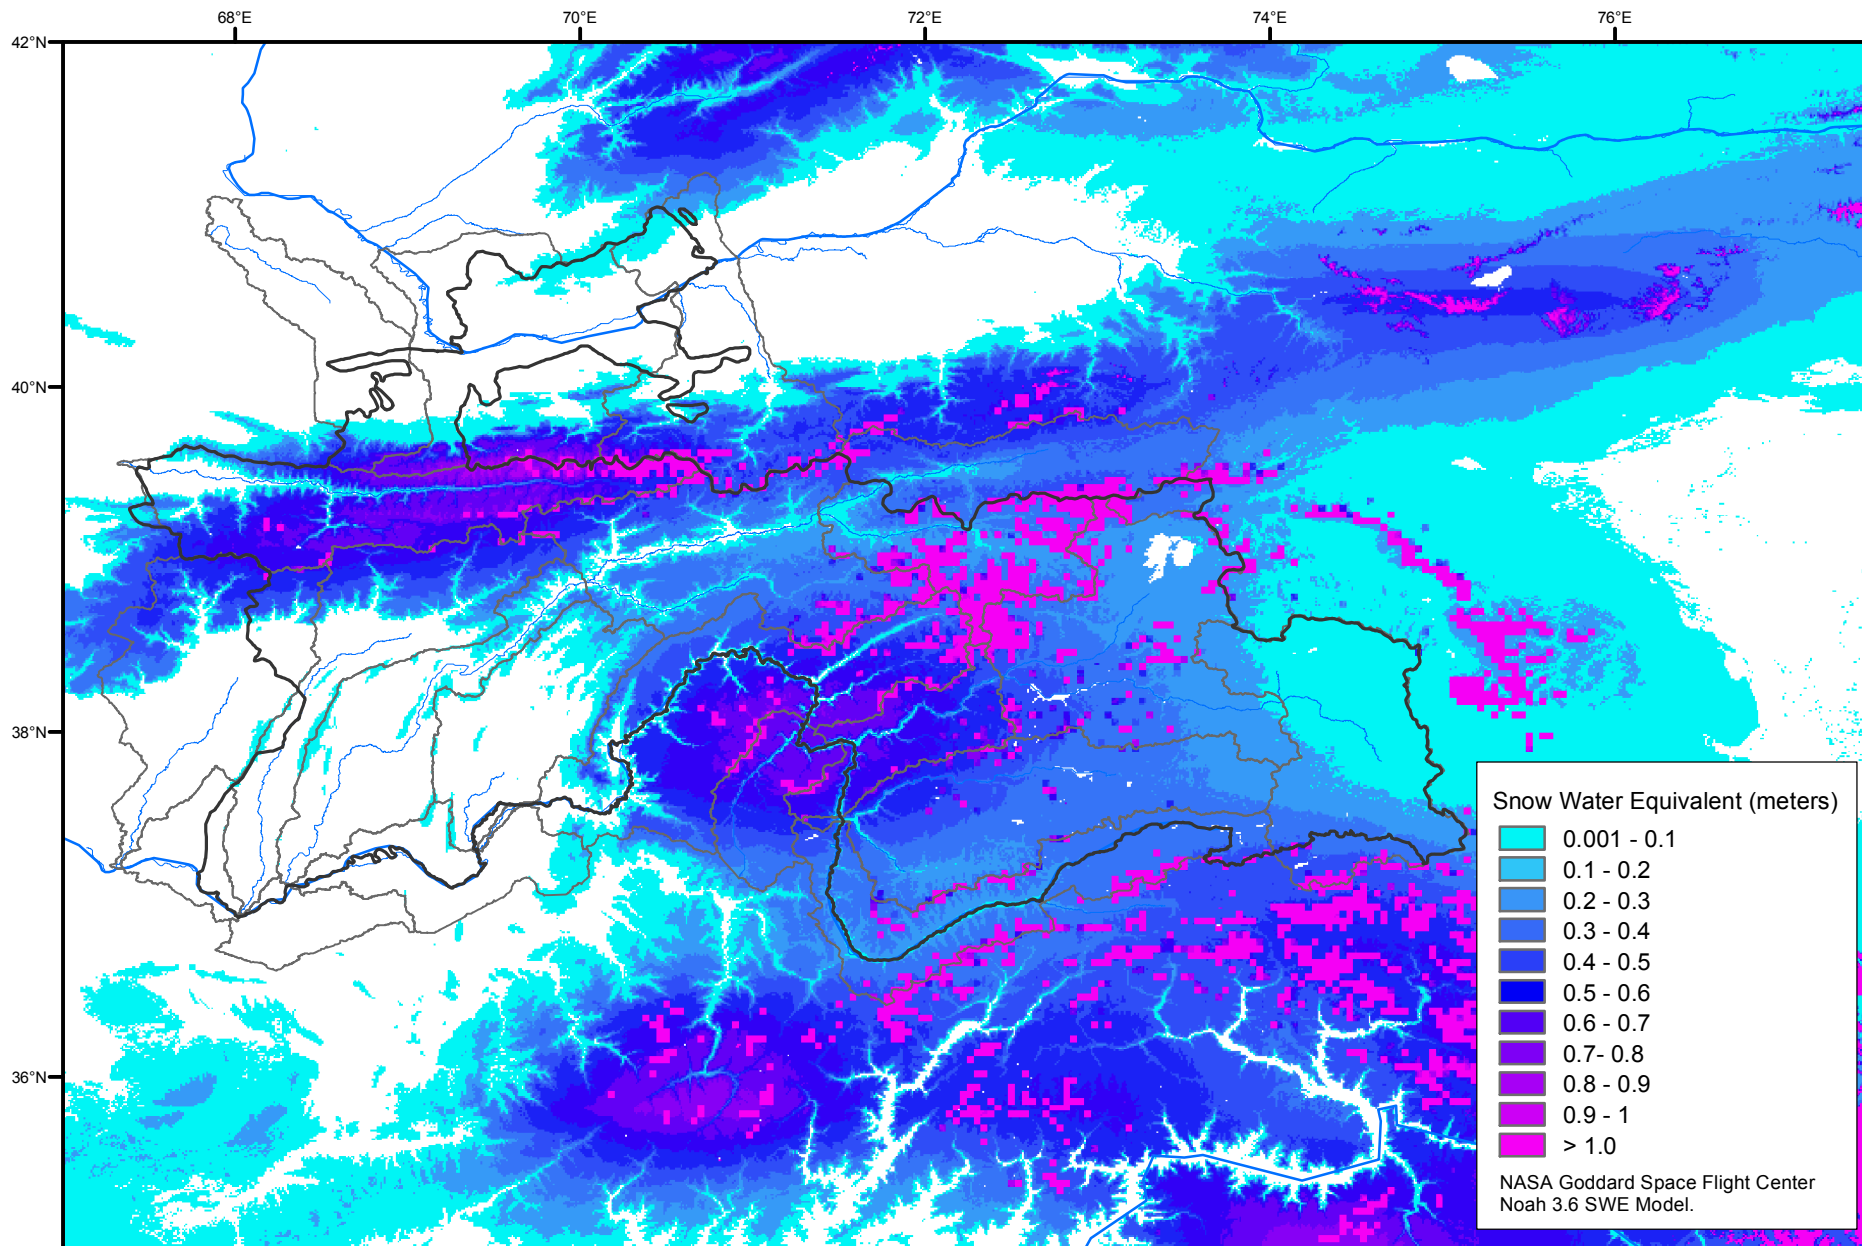

# Snow Water Equivalent by Basin

March 12, 2003

Map created by USGS/EROS