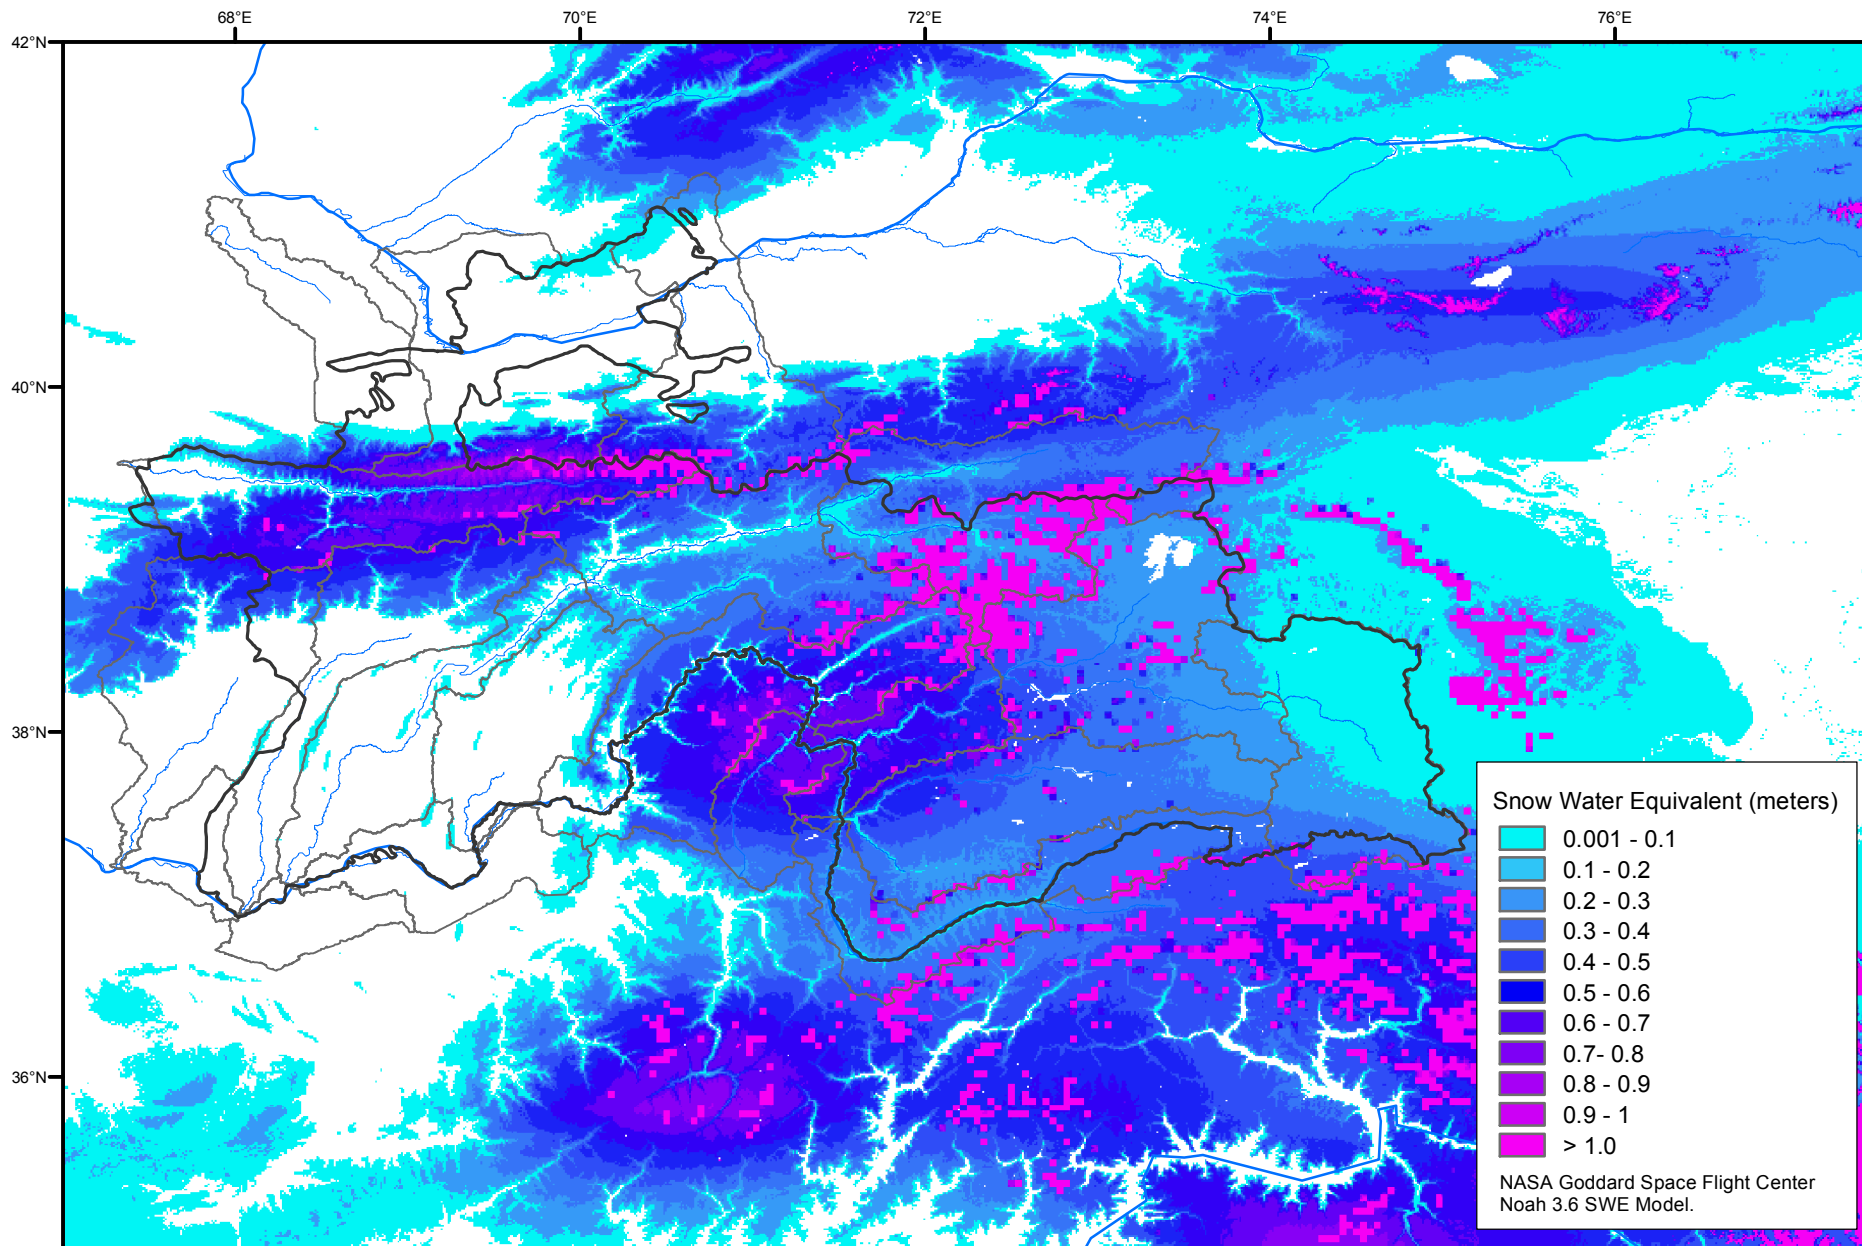

Snow Water Equivalent by Basin

March 13, 2003

Map created by USGS/EROS