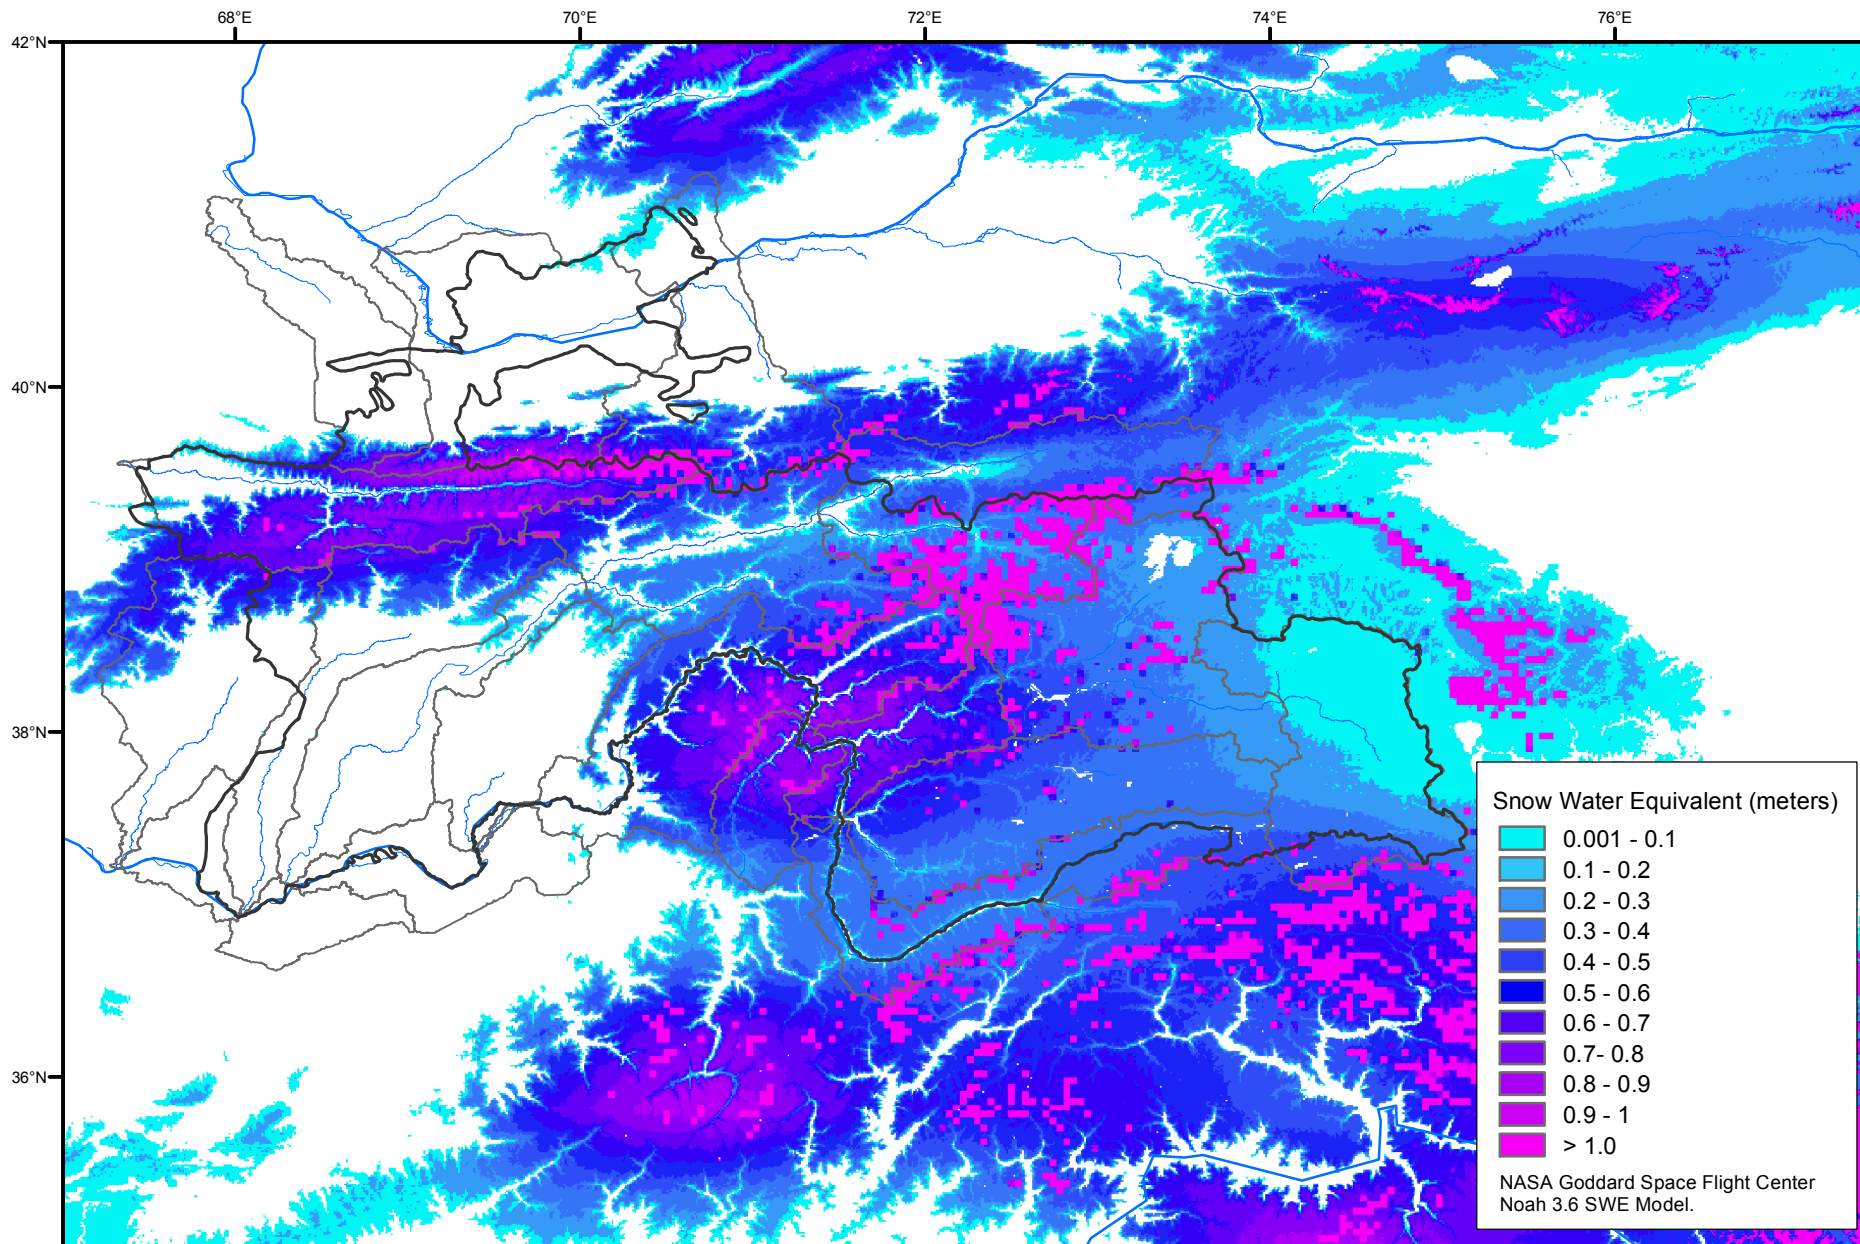

Snow Water Equivalent by Basin

March 27, 2003

Map created by USGS/EROS