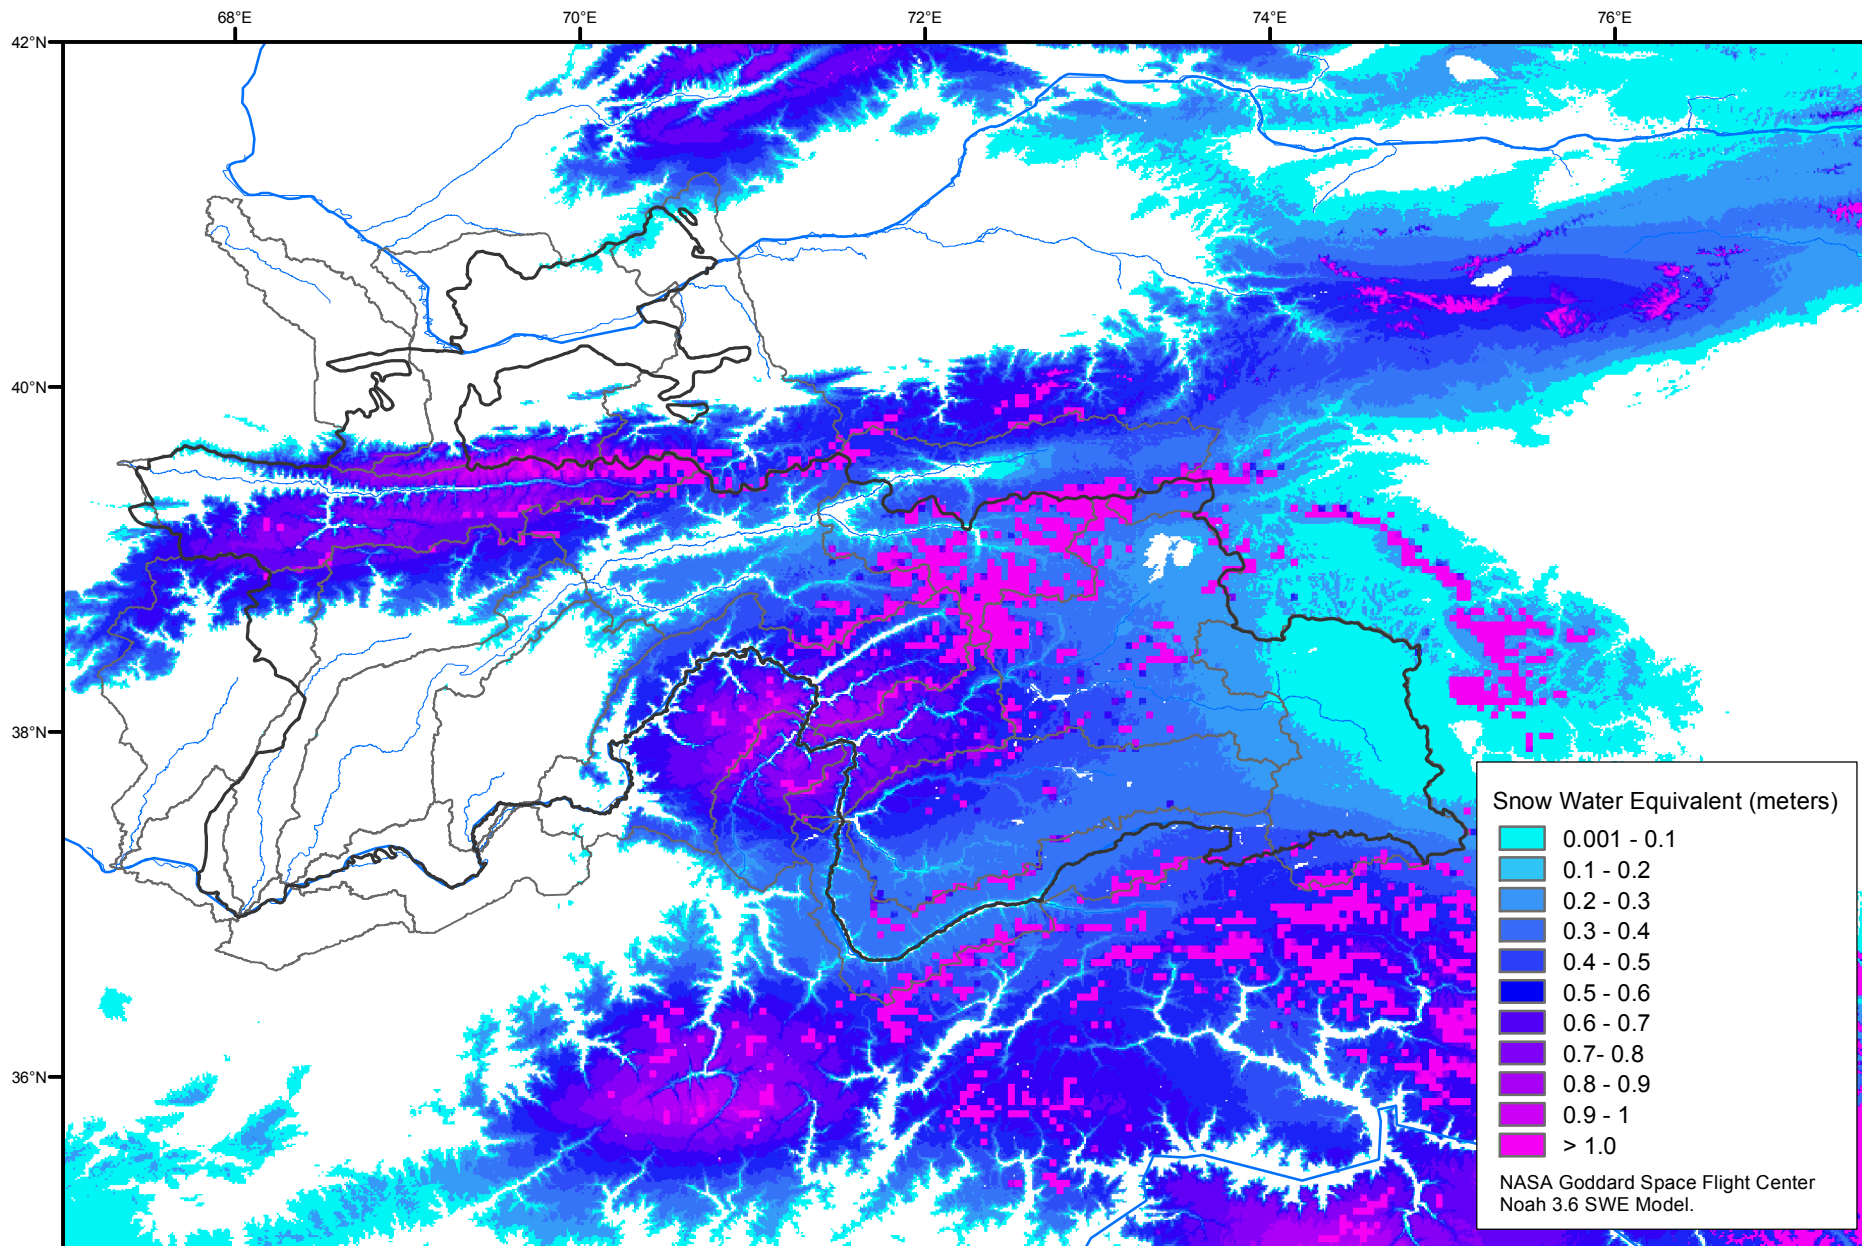

Snow Water Equivalent by Basin

March 29, 2003

Map created by USGS/EROS