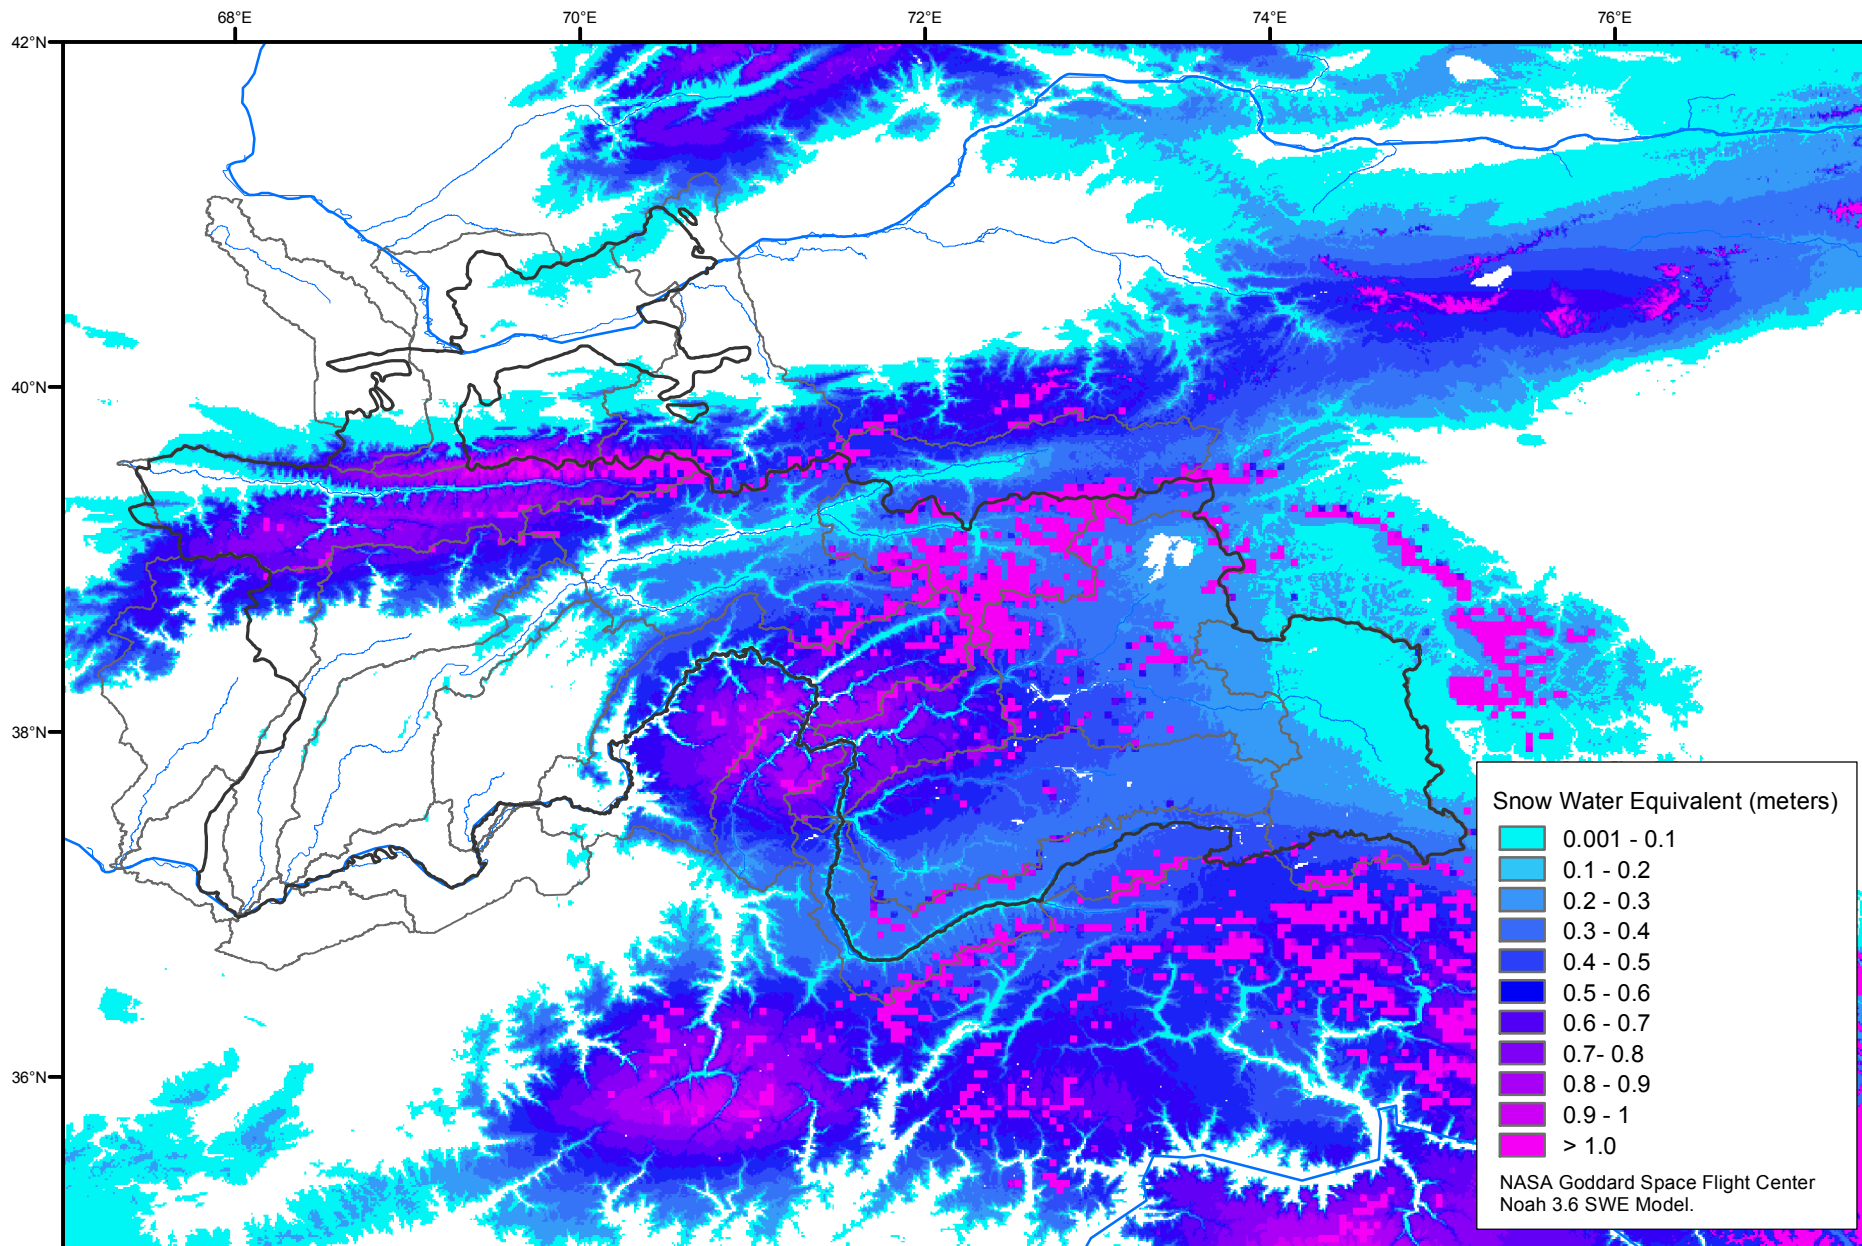

Snow Water Equivalent by Basin

April 02, 2003

Map created by USGS/EROS