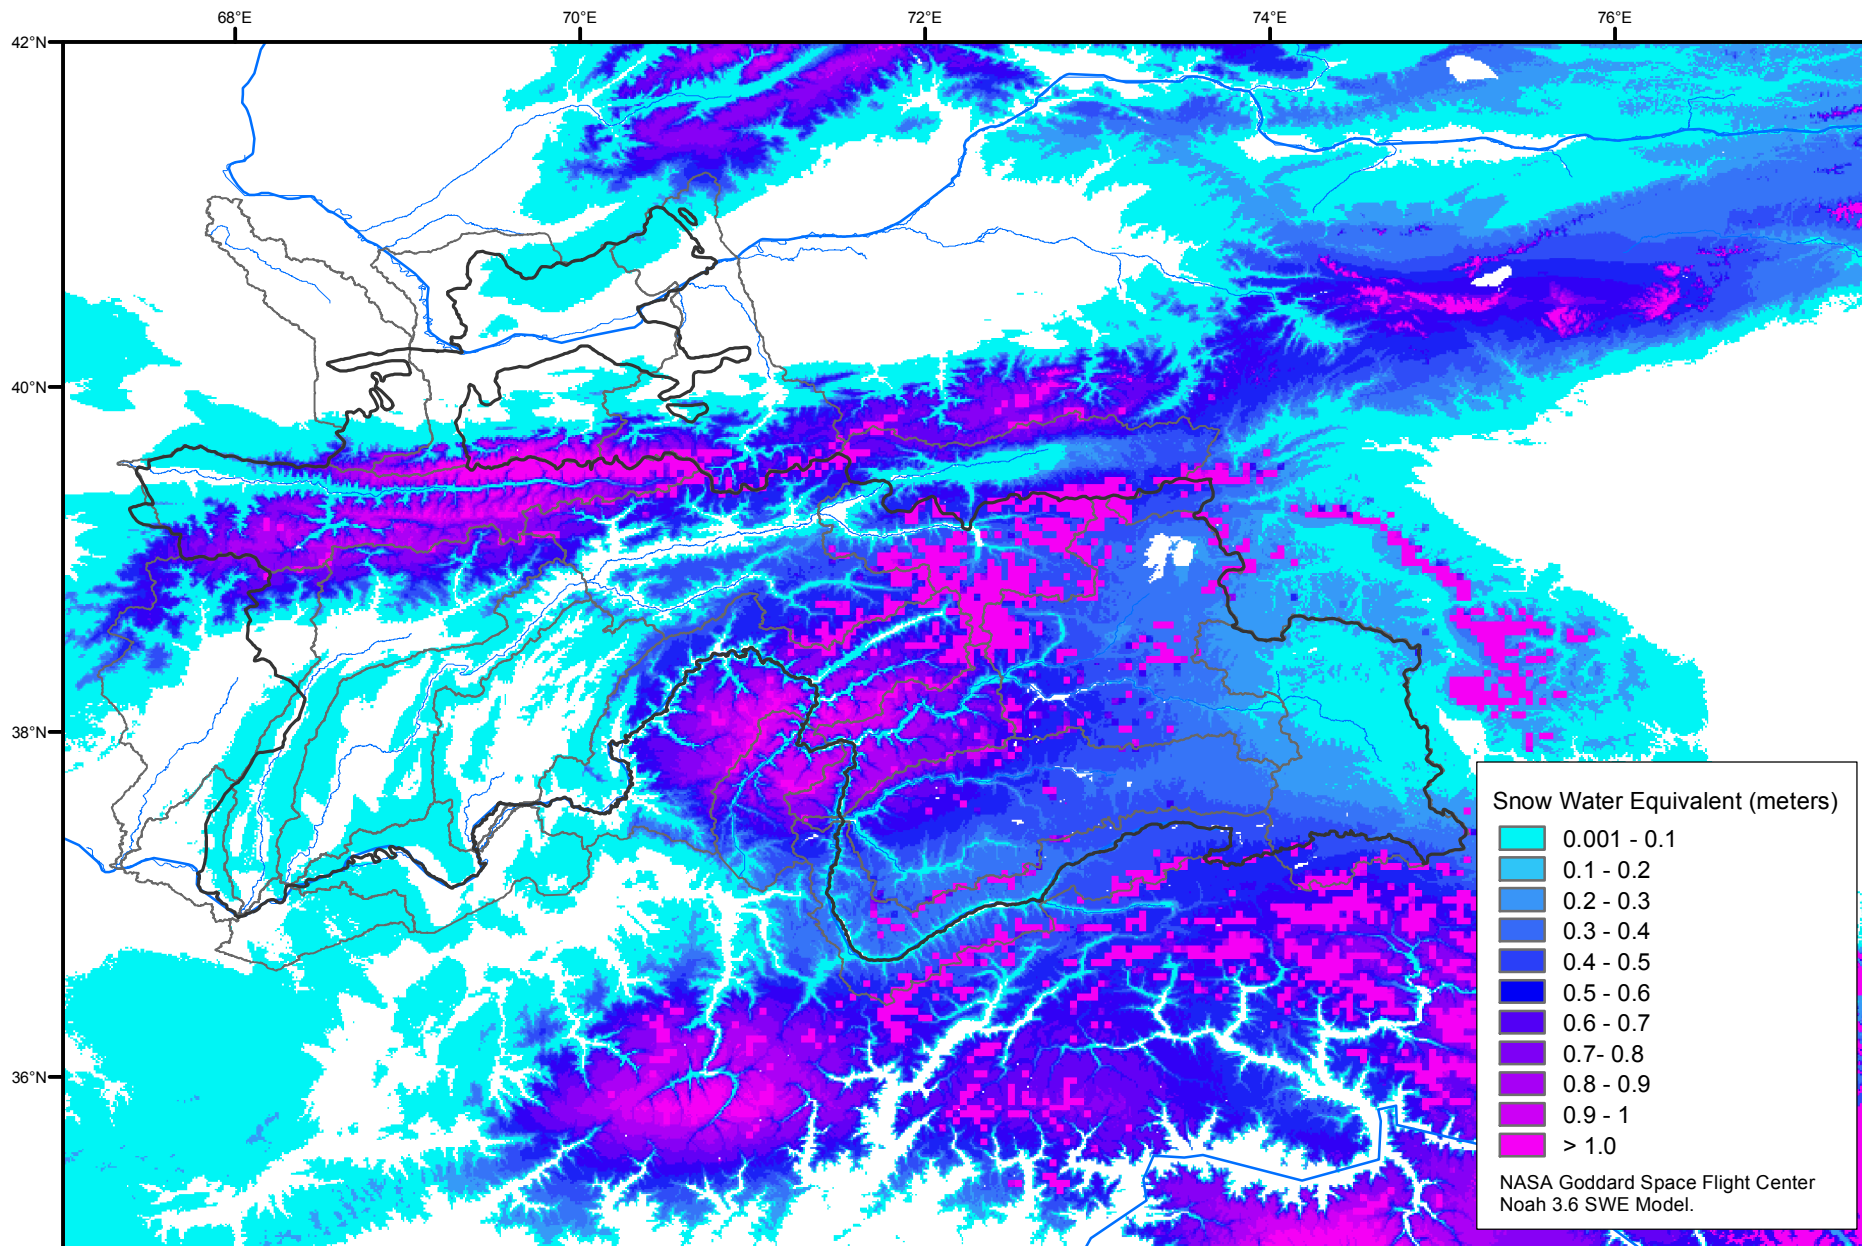

Snow Water Equivalent by Basin

April 20, 2003

Map created by USGS/EROS