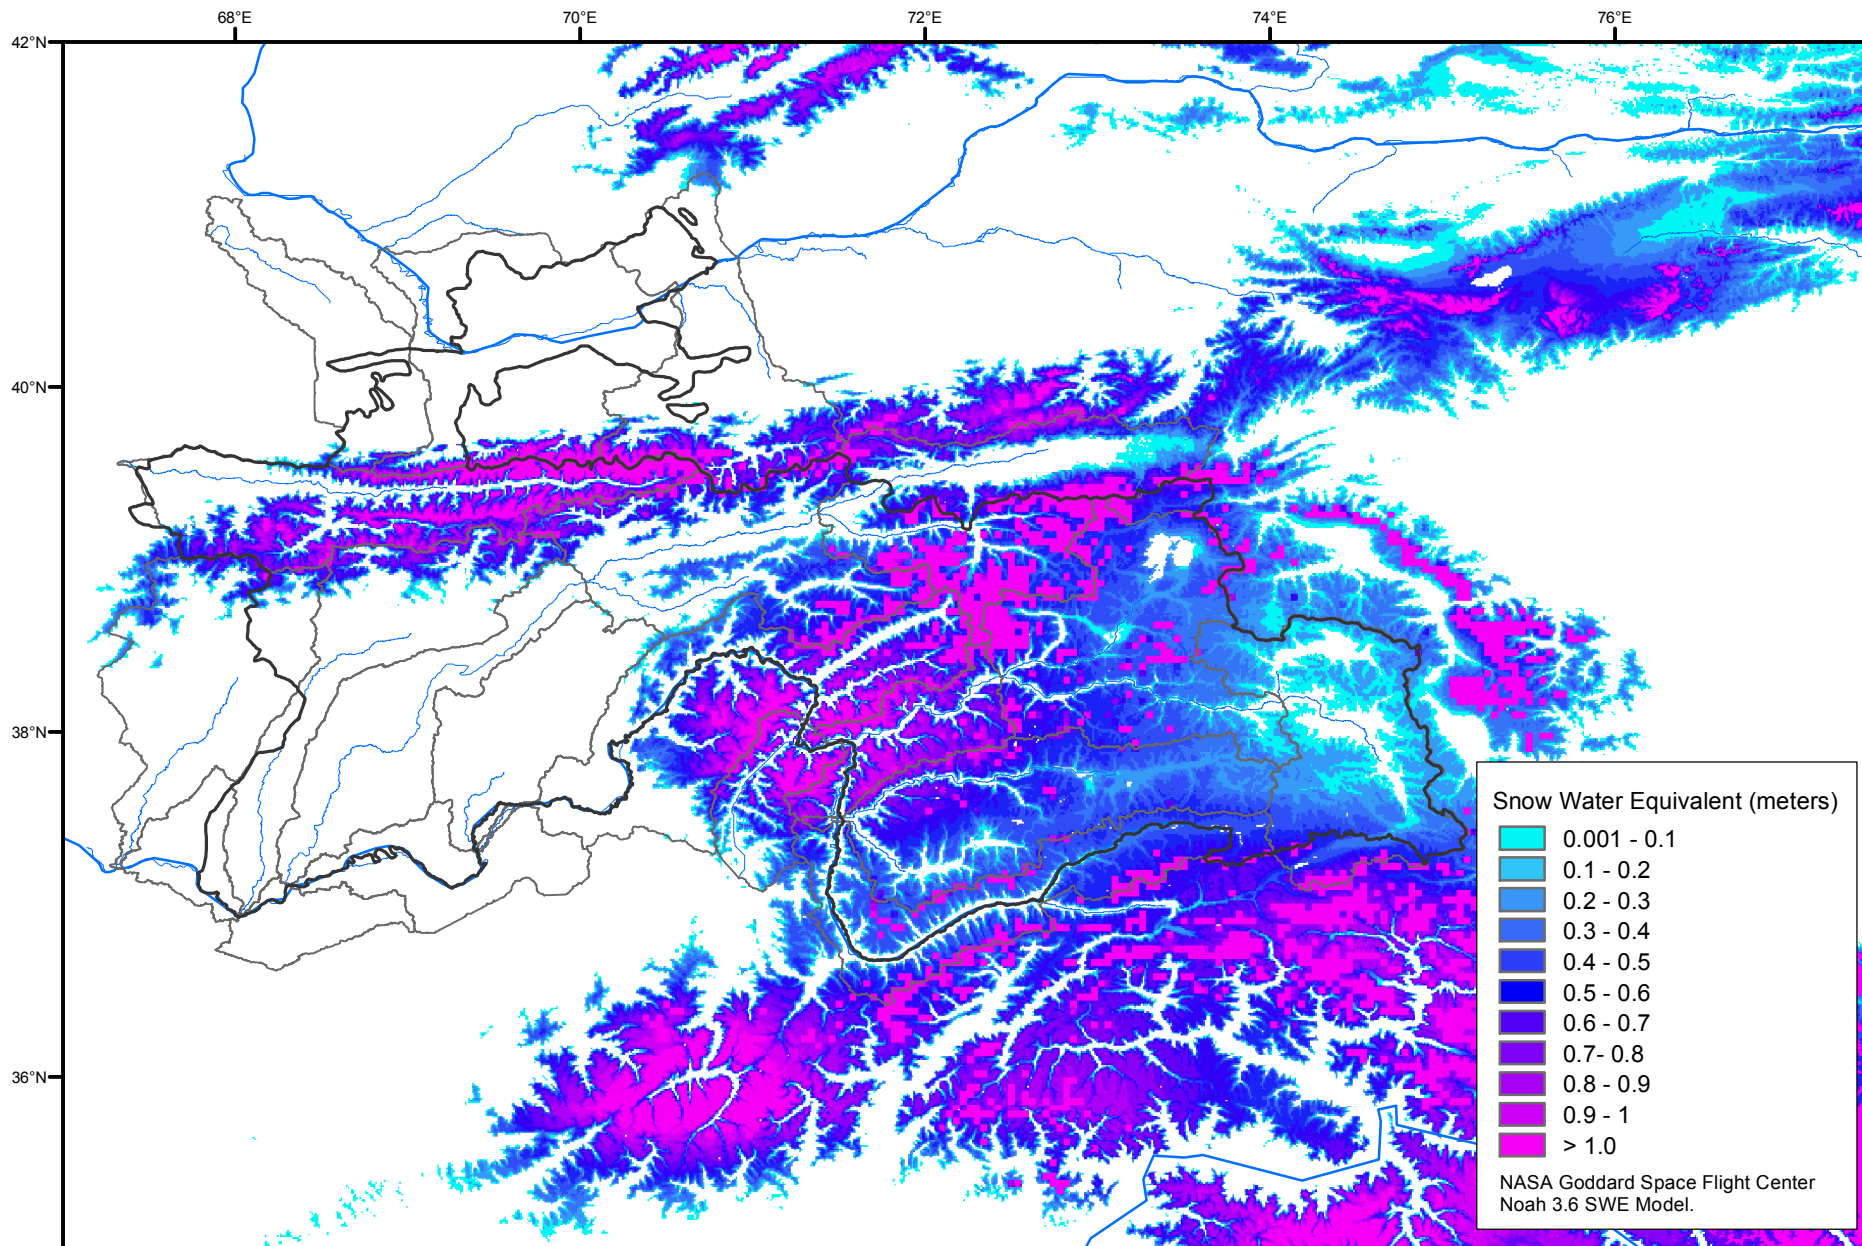

Snow Water Equivalent by Basin

June 02, 2003

Map created by USGS/EROS