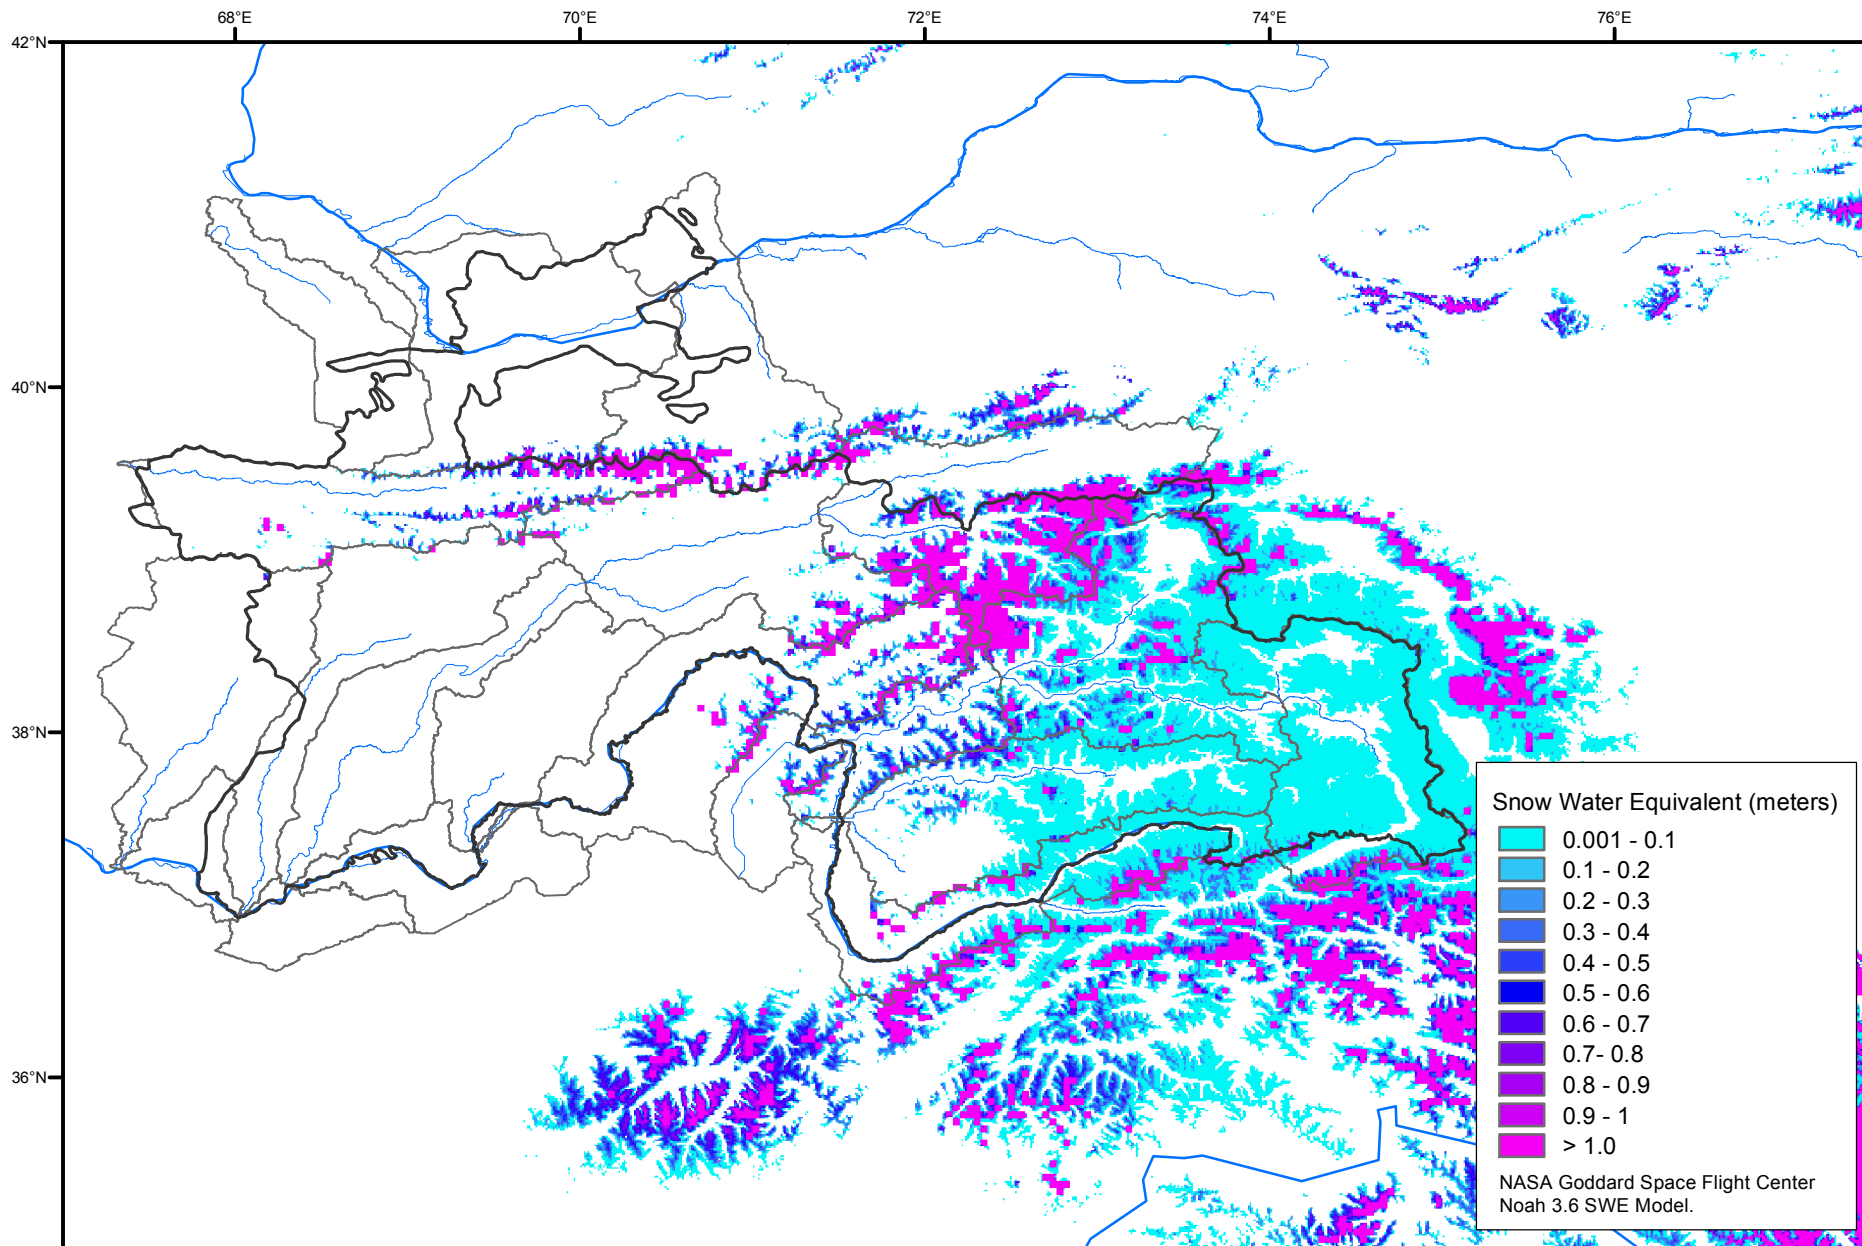

# Snow Water Equivalent by Basin

September 08, 2003

Map created by USGS/EROS