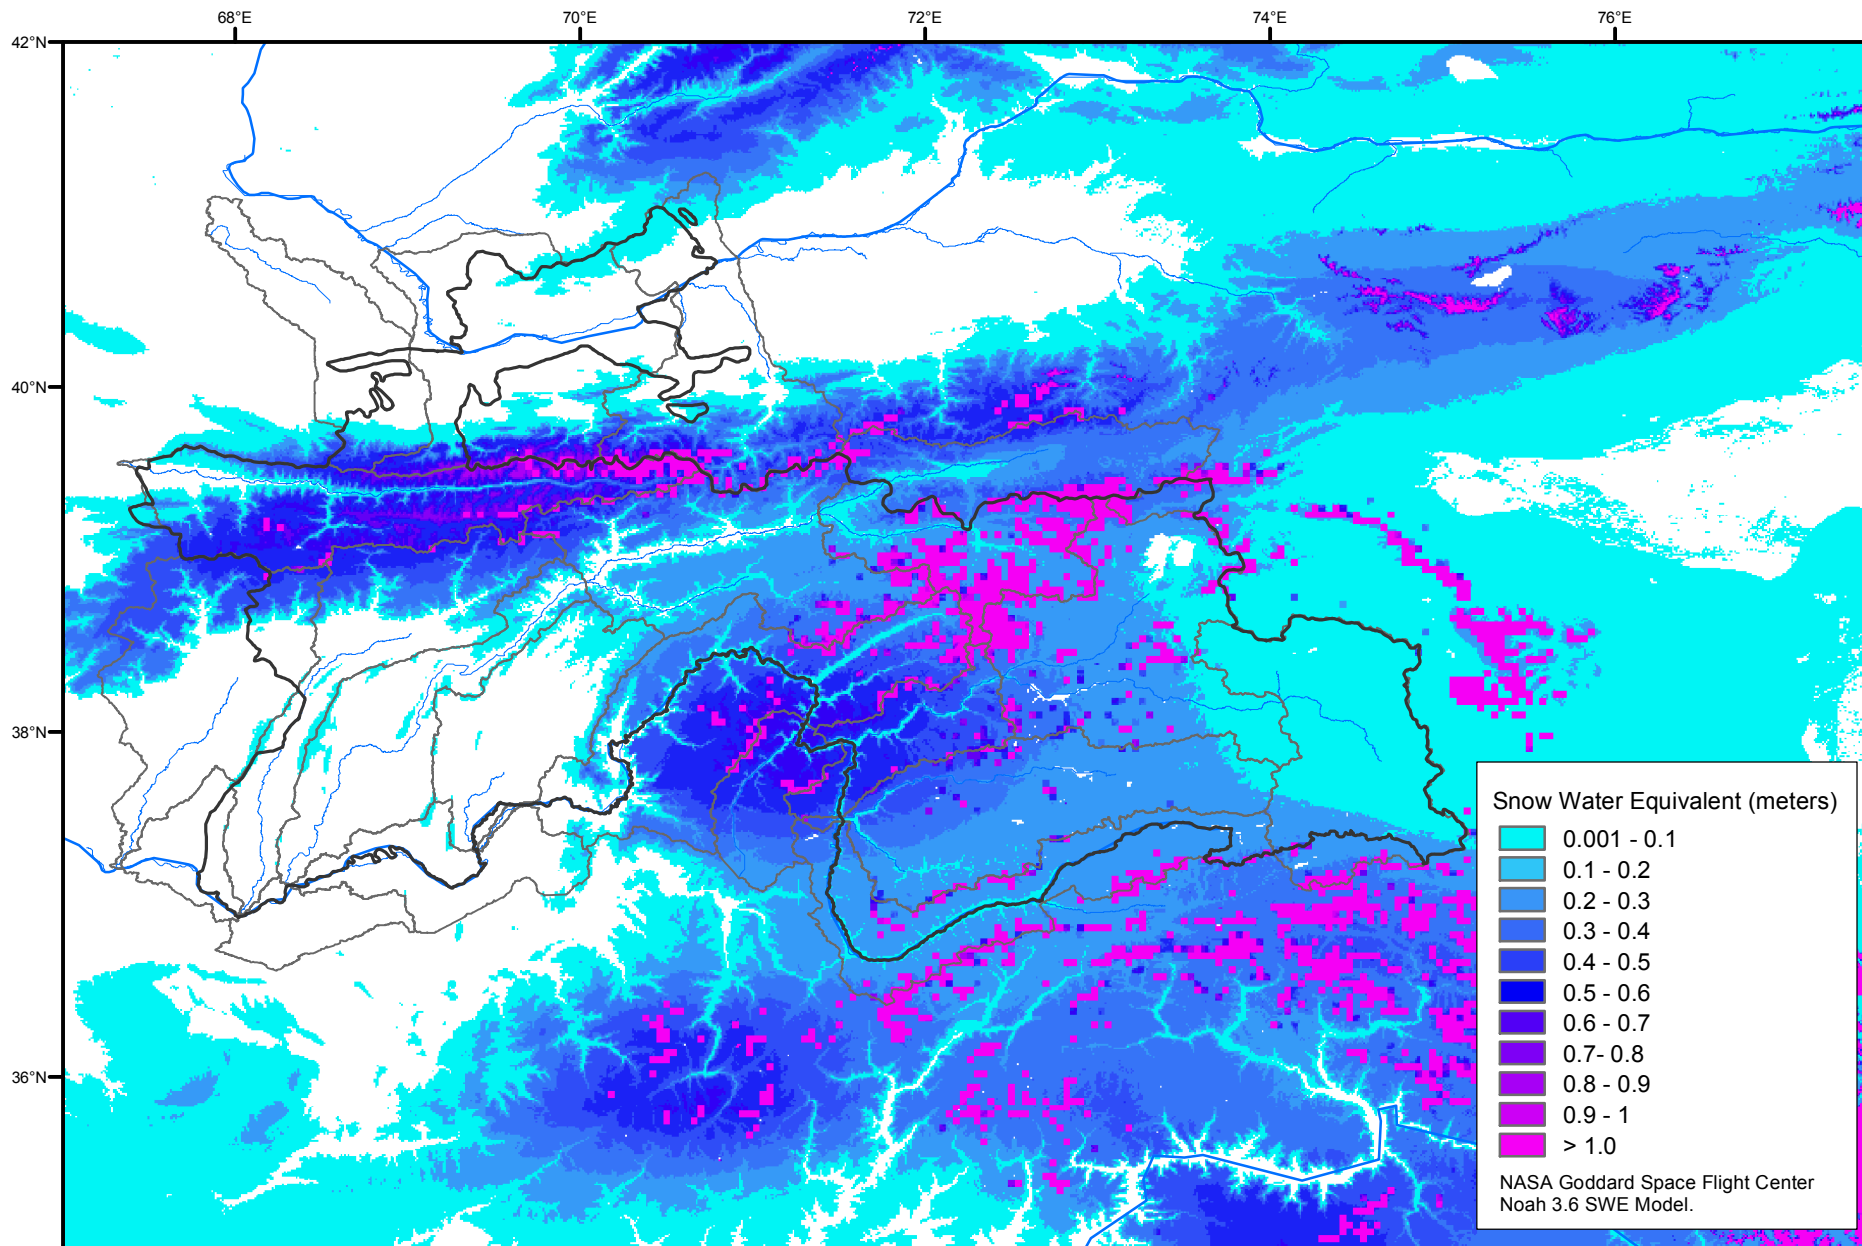

Snow Water Equivalent by Basin

January 22, 2004

Map created by USGS/EROS