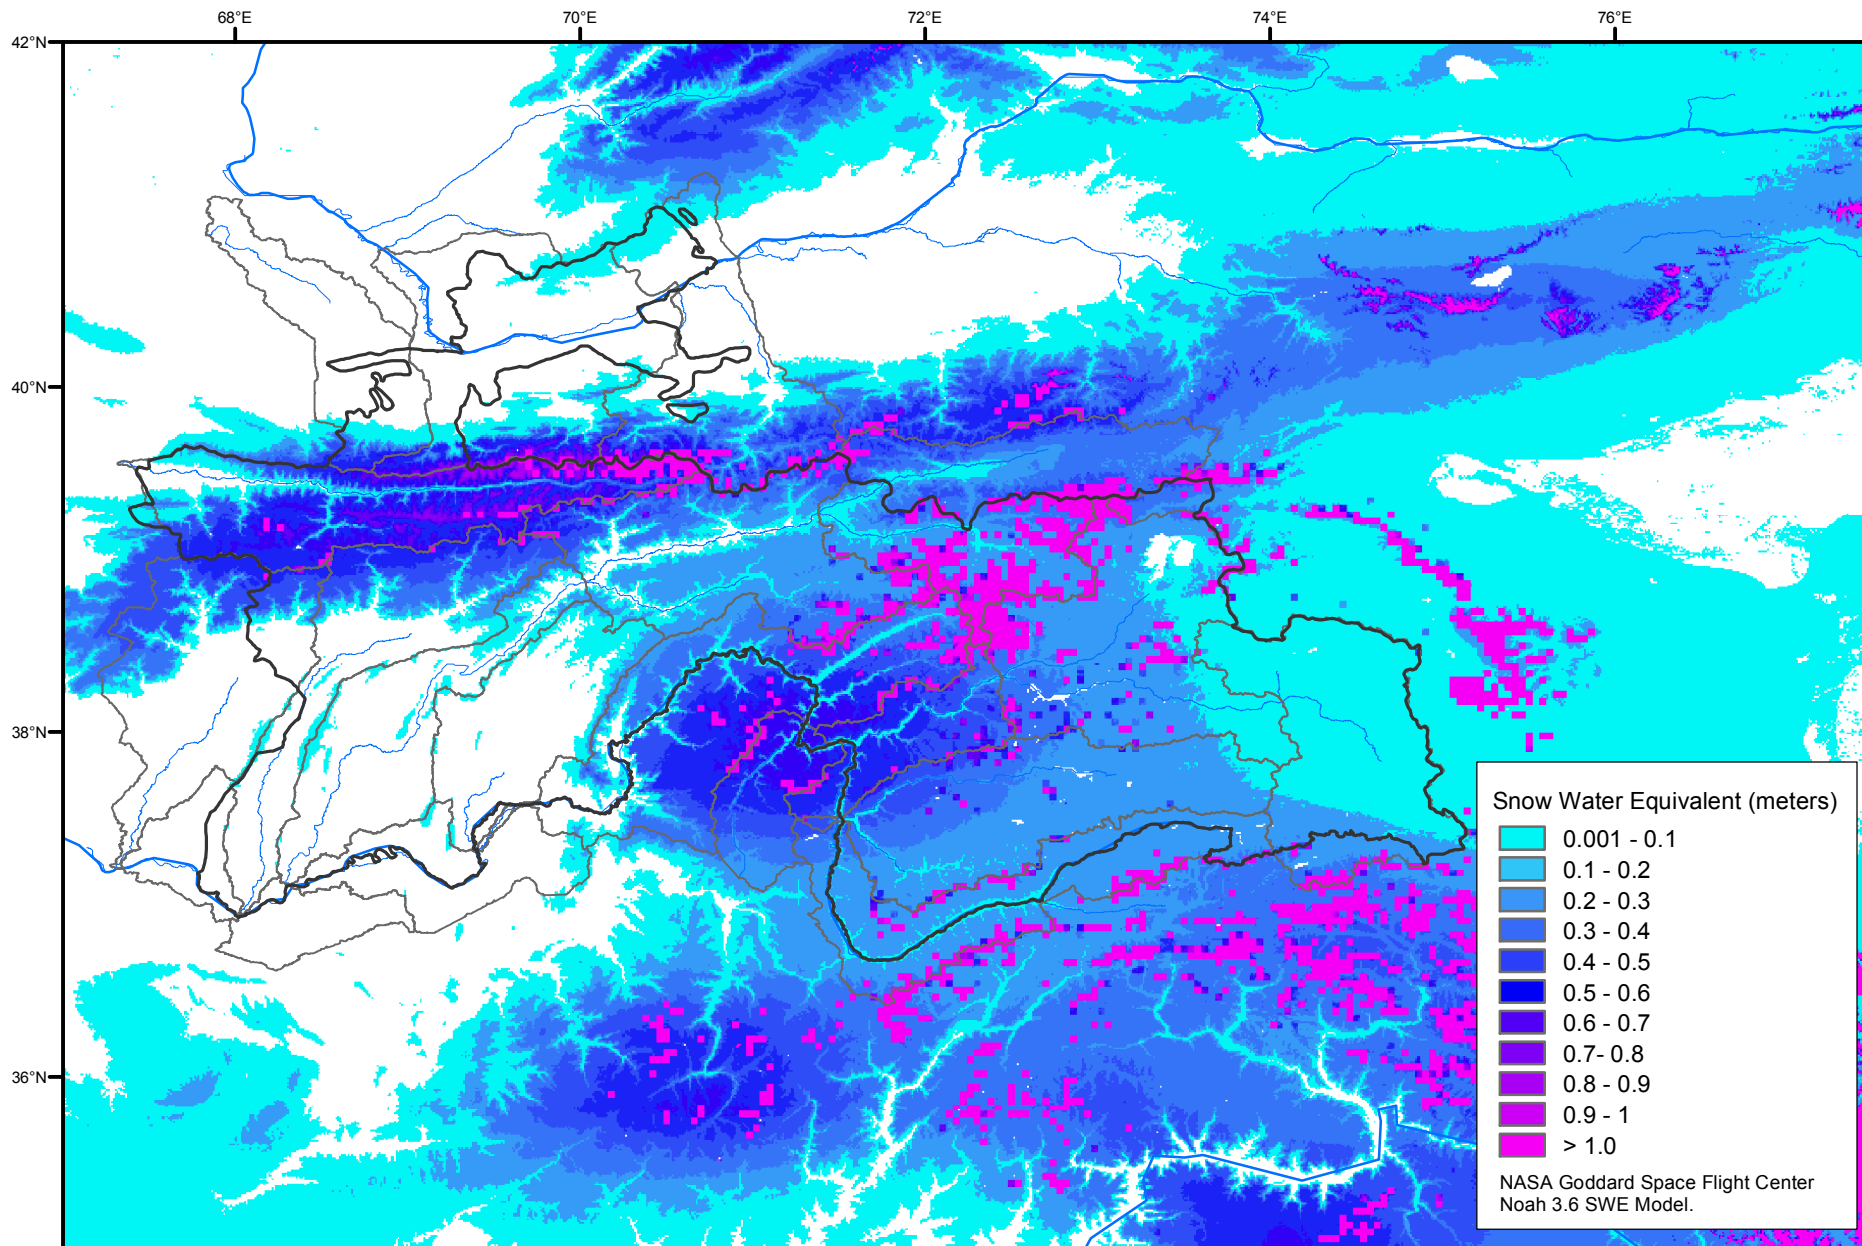

Snow Water Equivalent by Basin

January 23, 2004

Map created by USGS/EROS