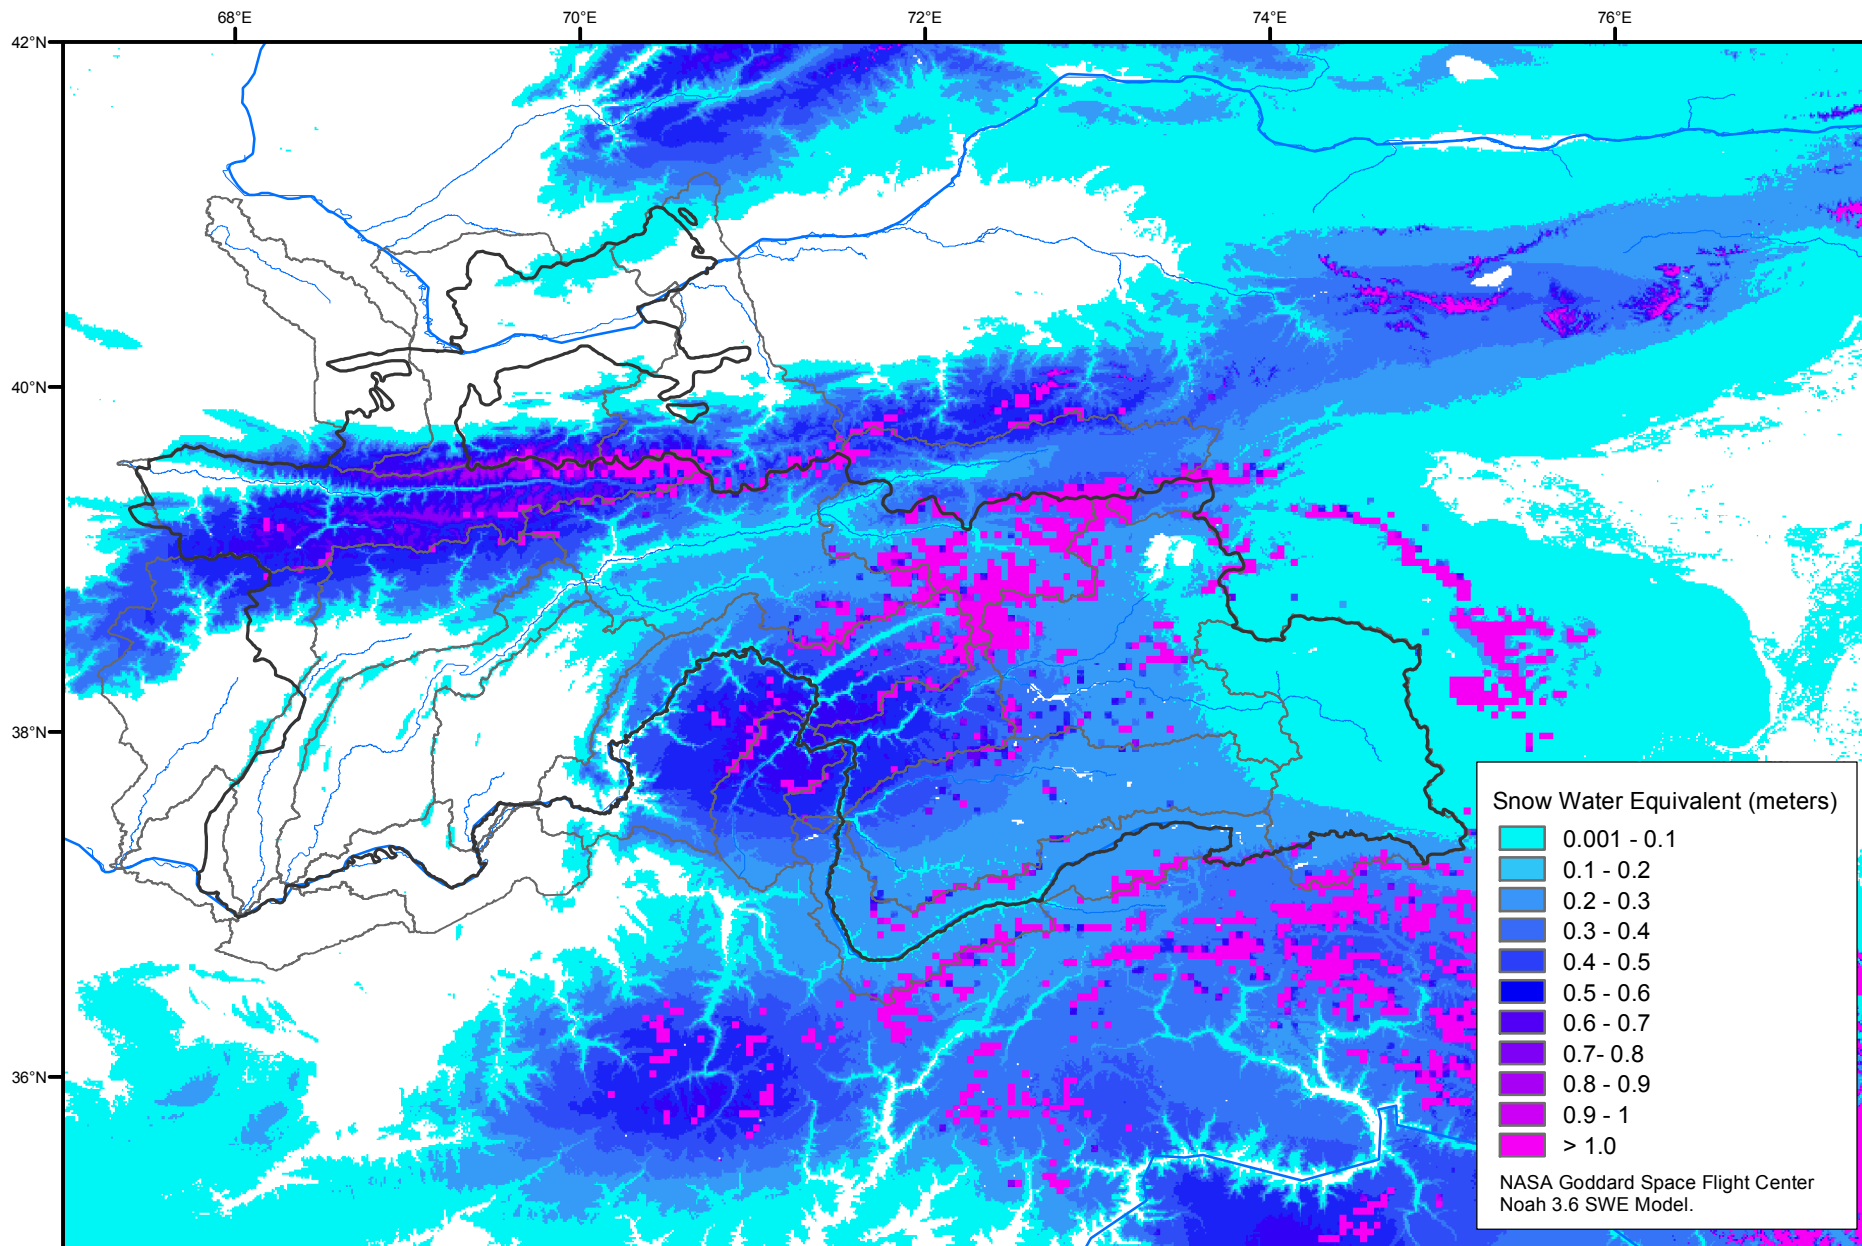

Snow Water Equivalent by Basin

January 26, 2004

Map created by USGS/EROS