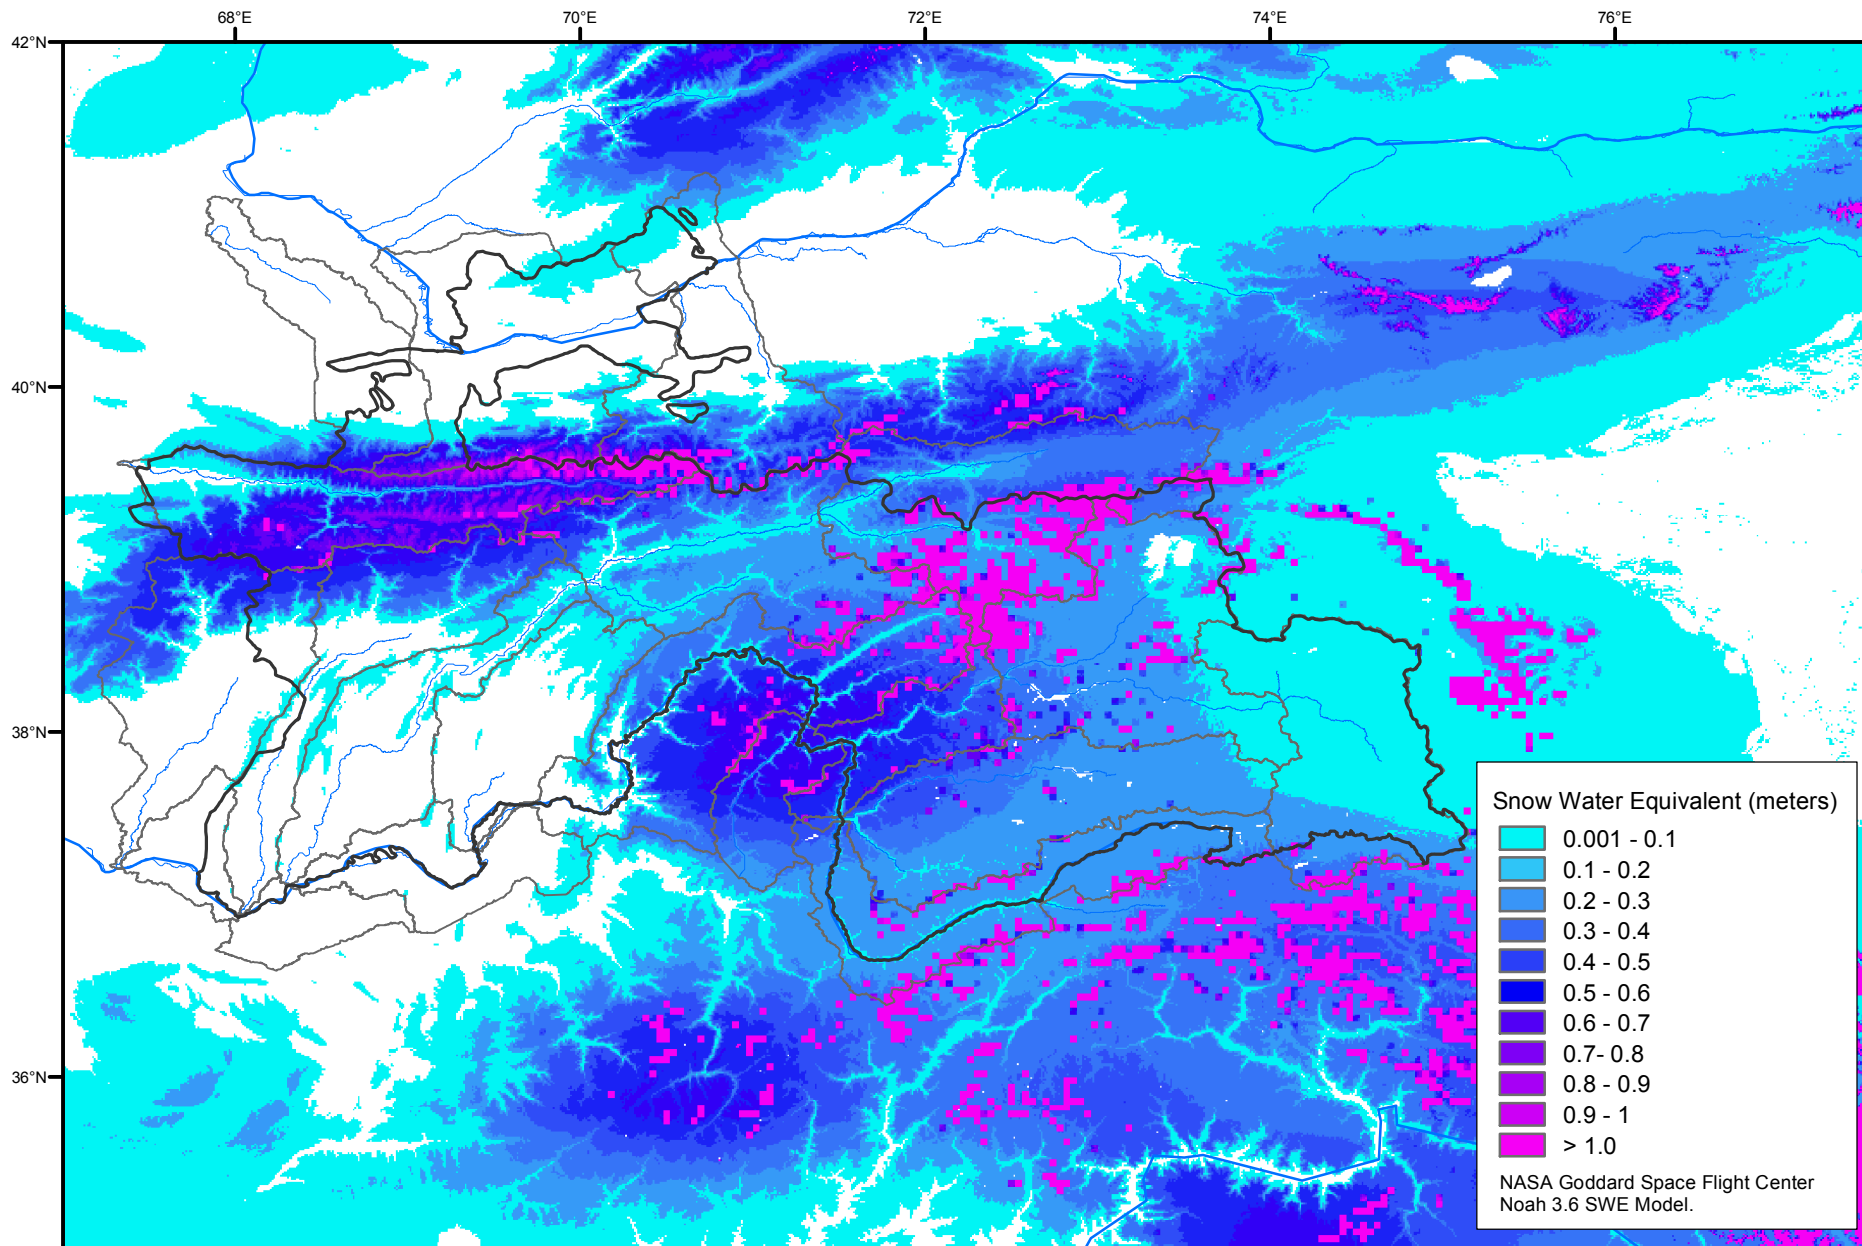

Snow Water Equivalent by Basin

January 30, 2004

Map created by USGS/EROS