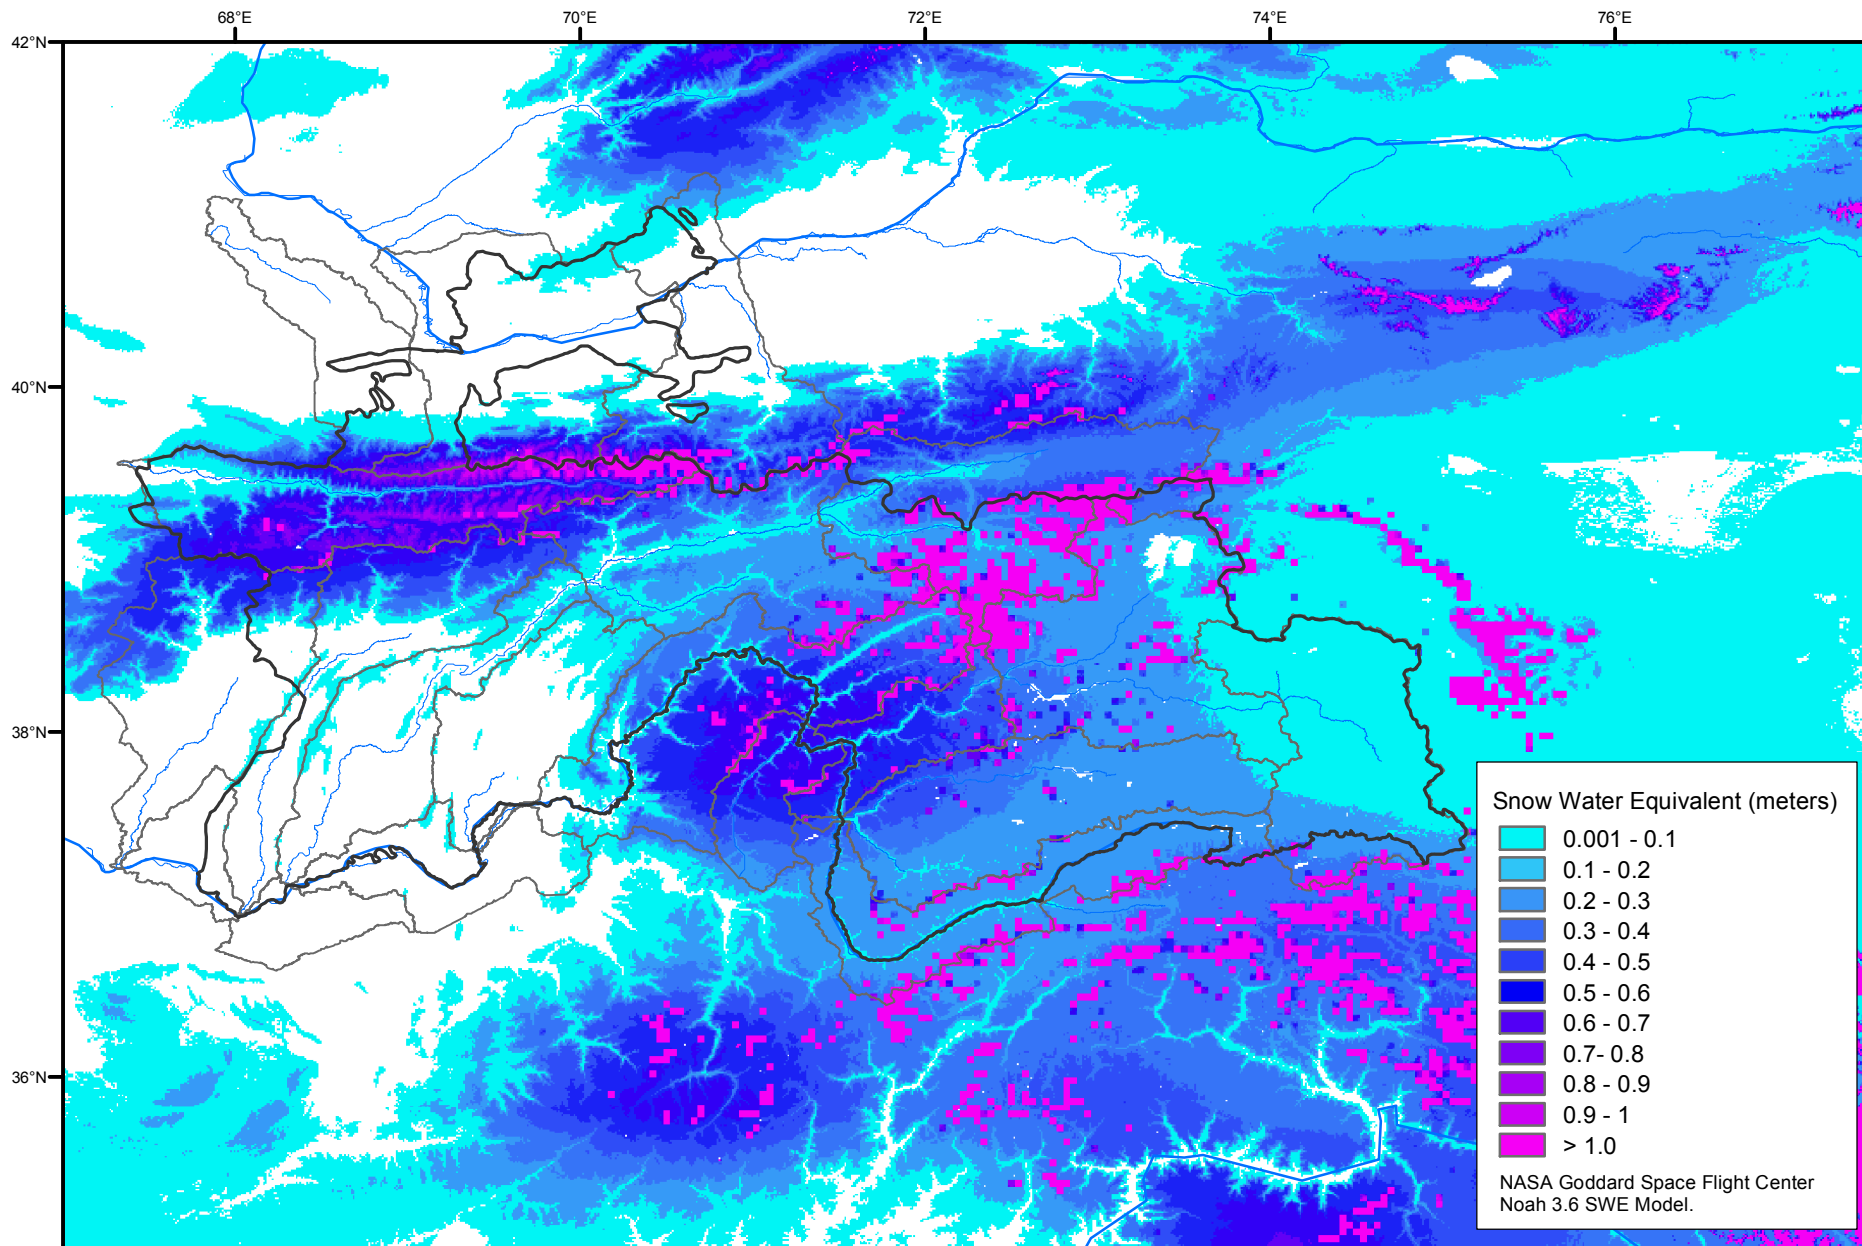

Snow Water Equivalent by Basin

February 03, 2004

Map created by USGS/EROS