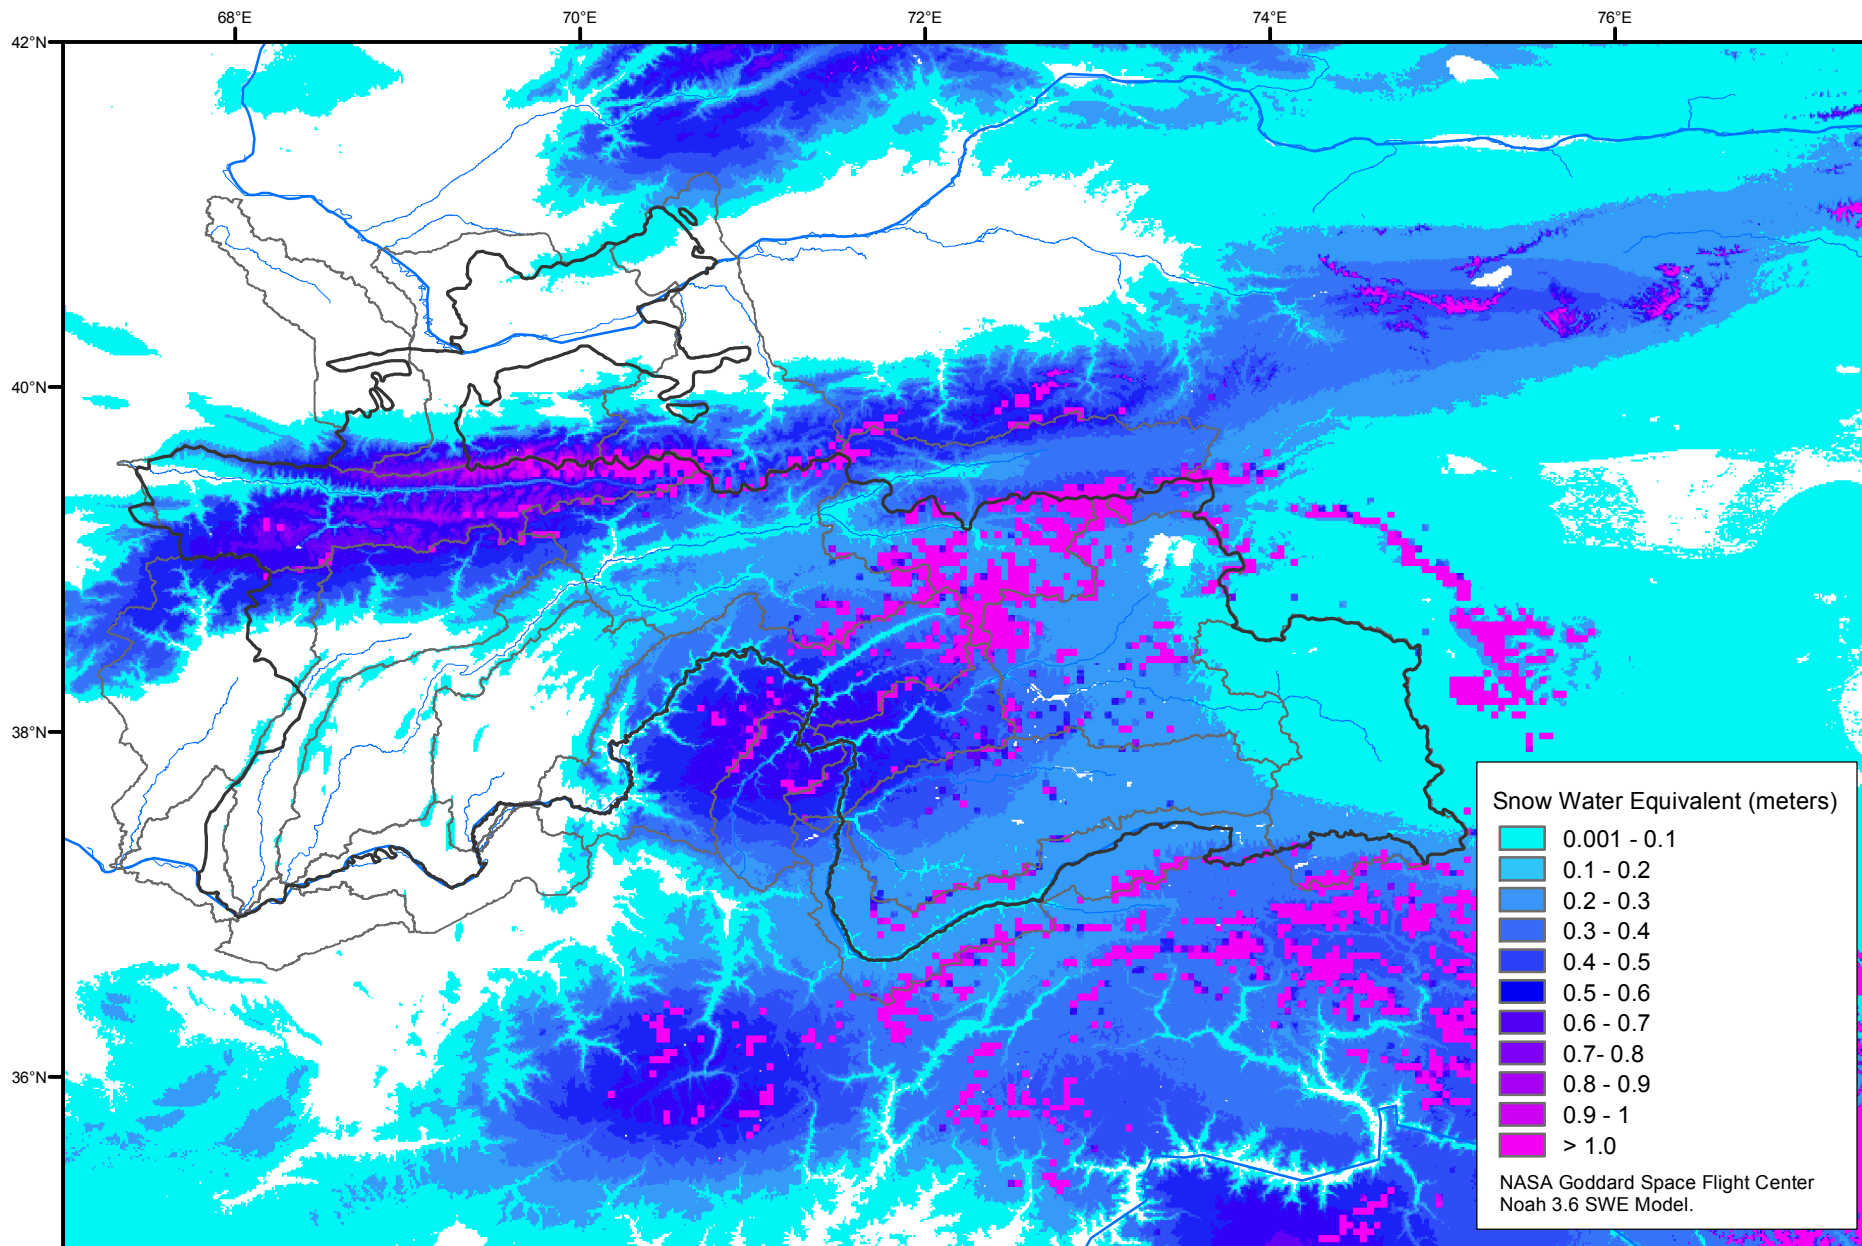

Snow Water Equivalent by Basin

February 04, 2004

Map created by USGS/EROS