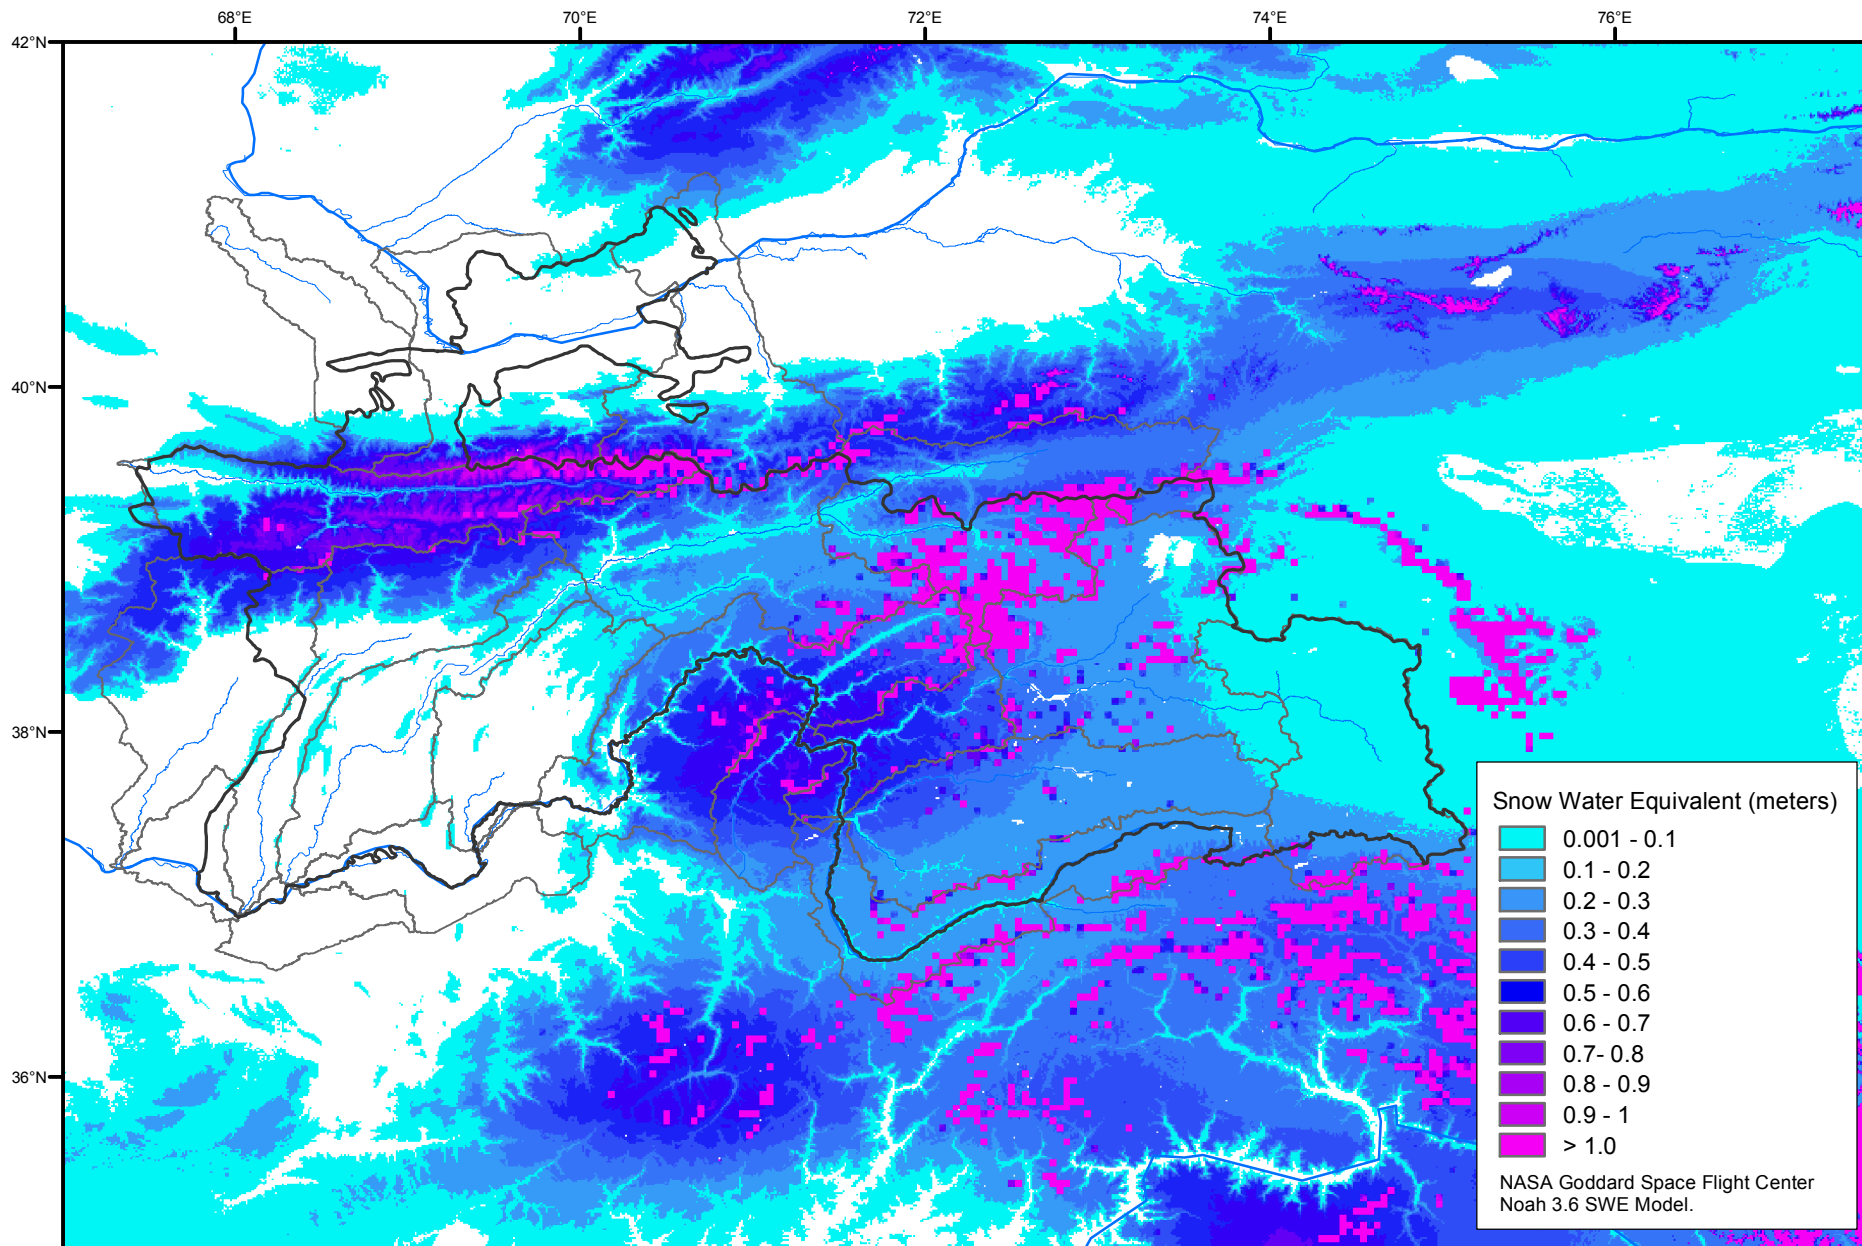

Snow Water Equivalent by Basin

February 05, 2004

Map created by USGS/EROS