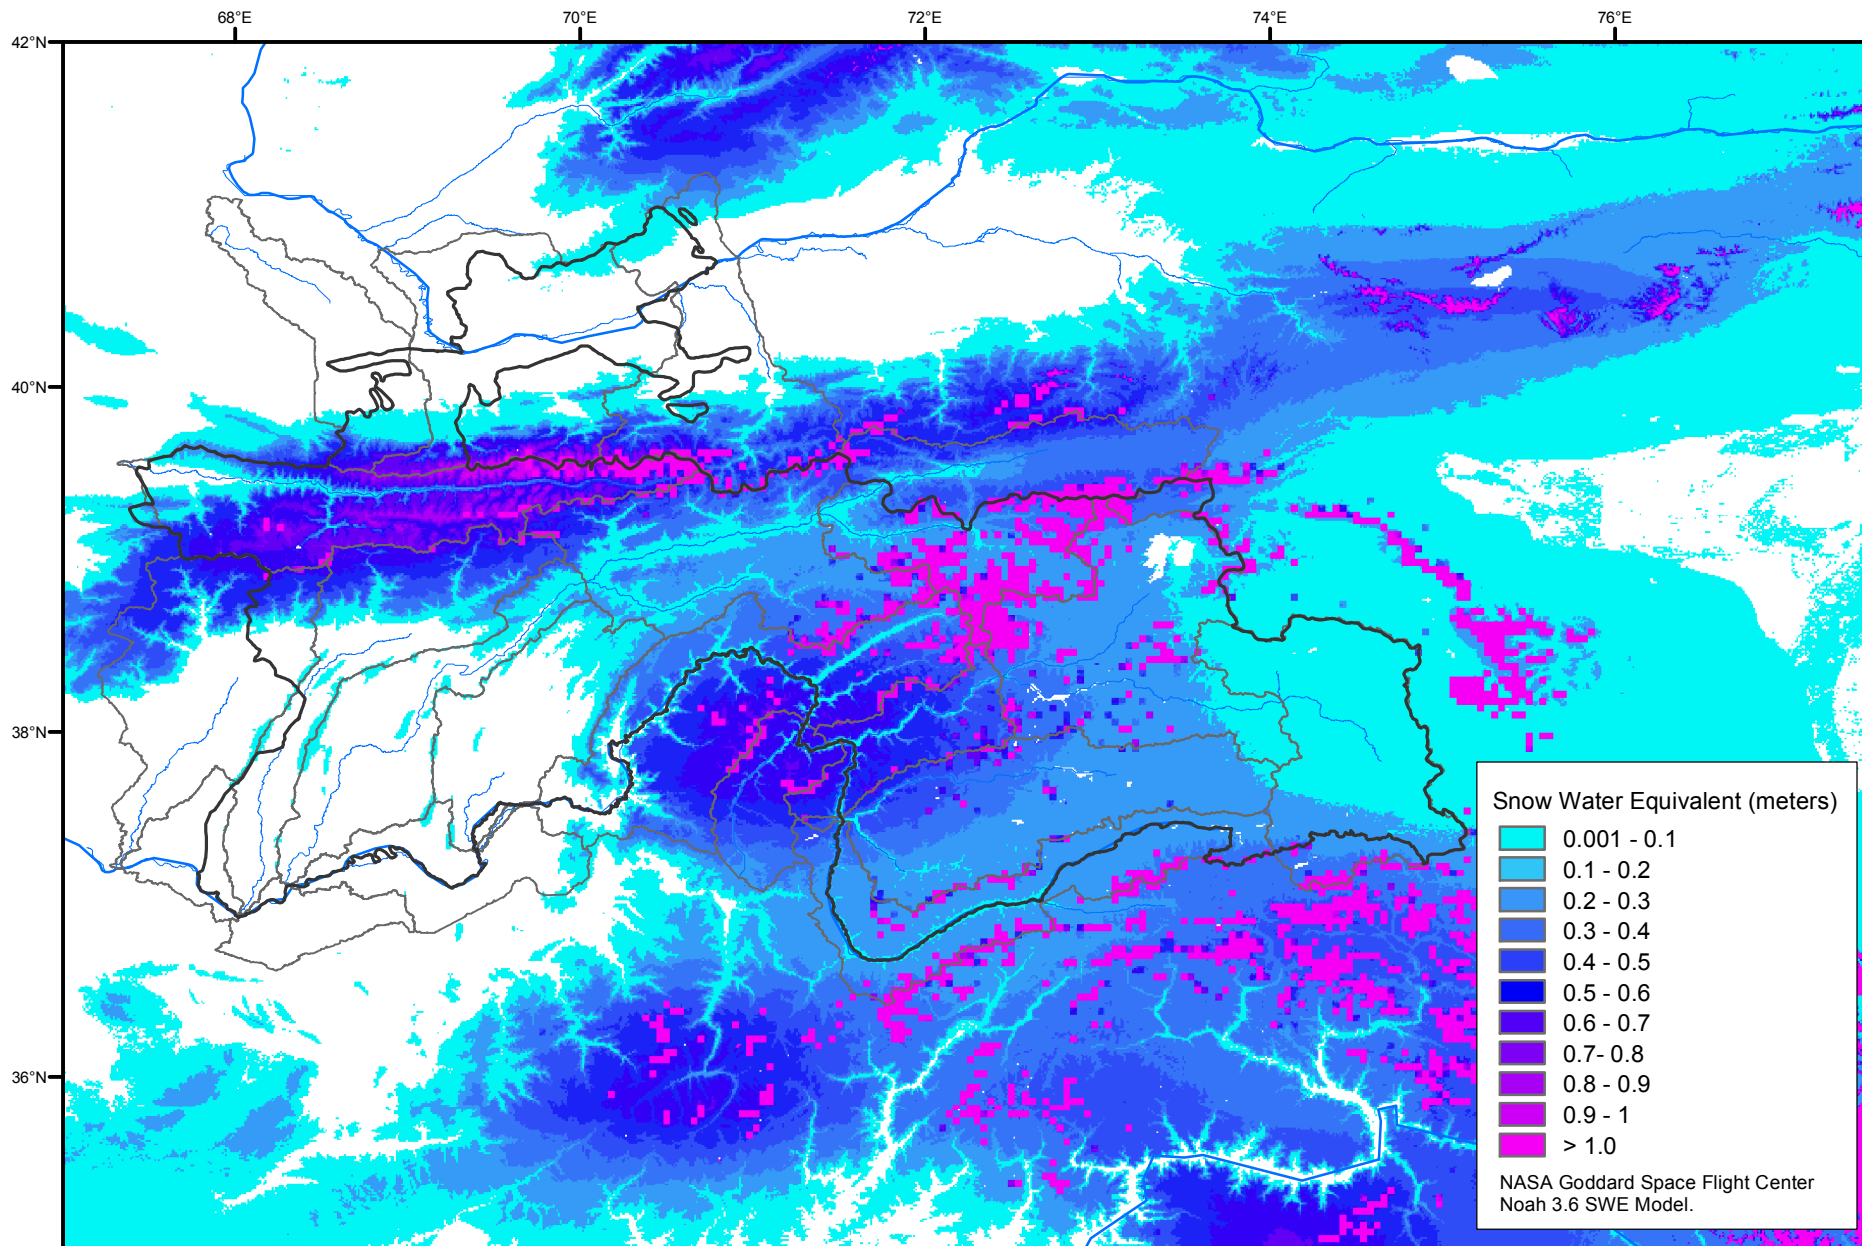

Snow Water Equivalent by Basin

February 06, 2004

Map created by USGS/EROS