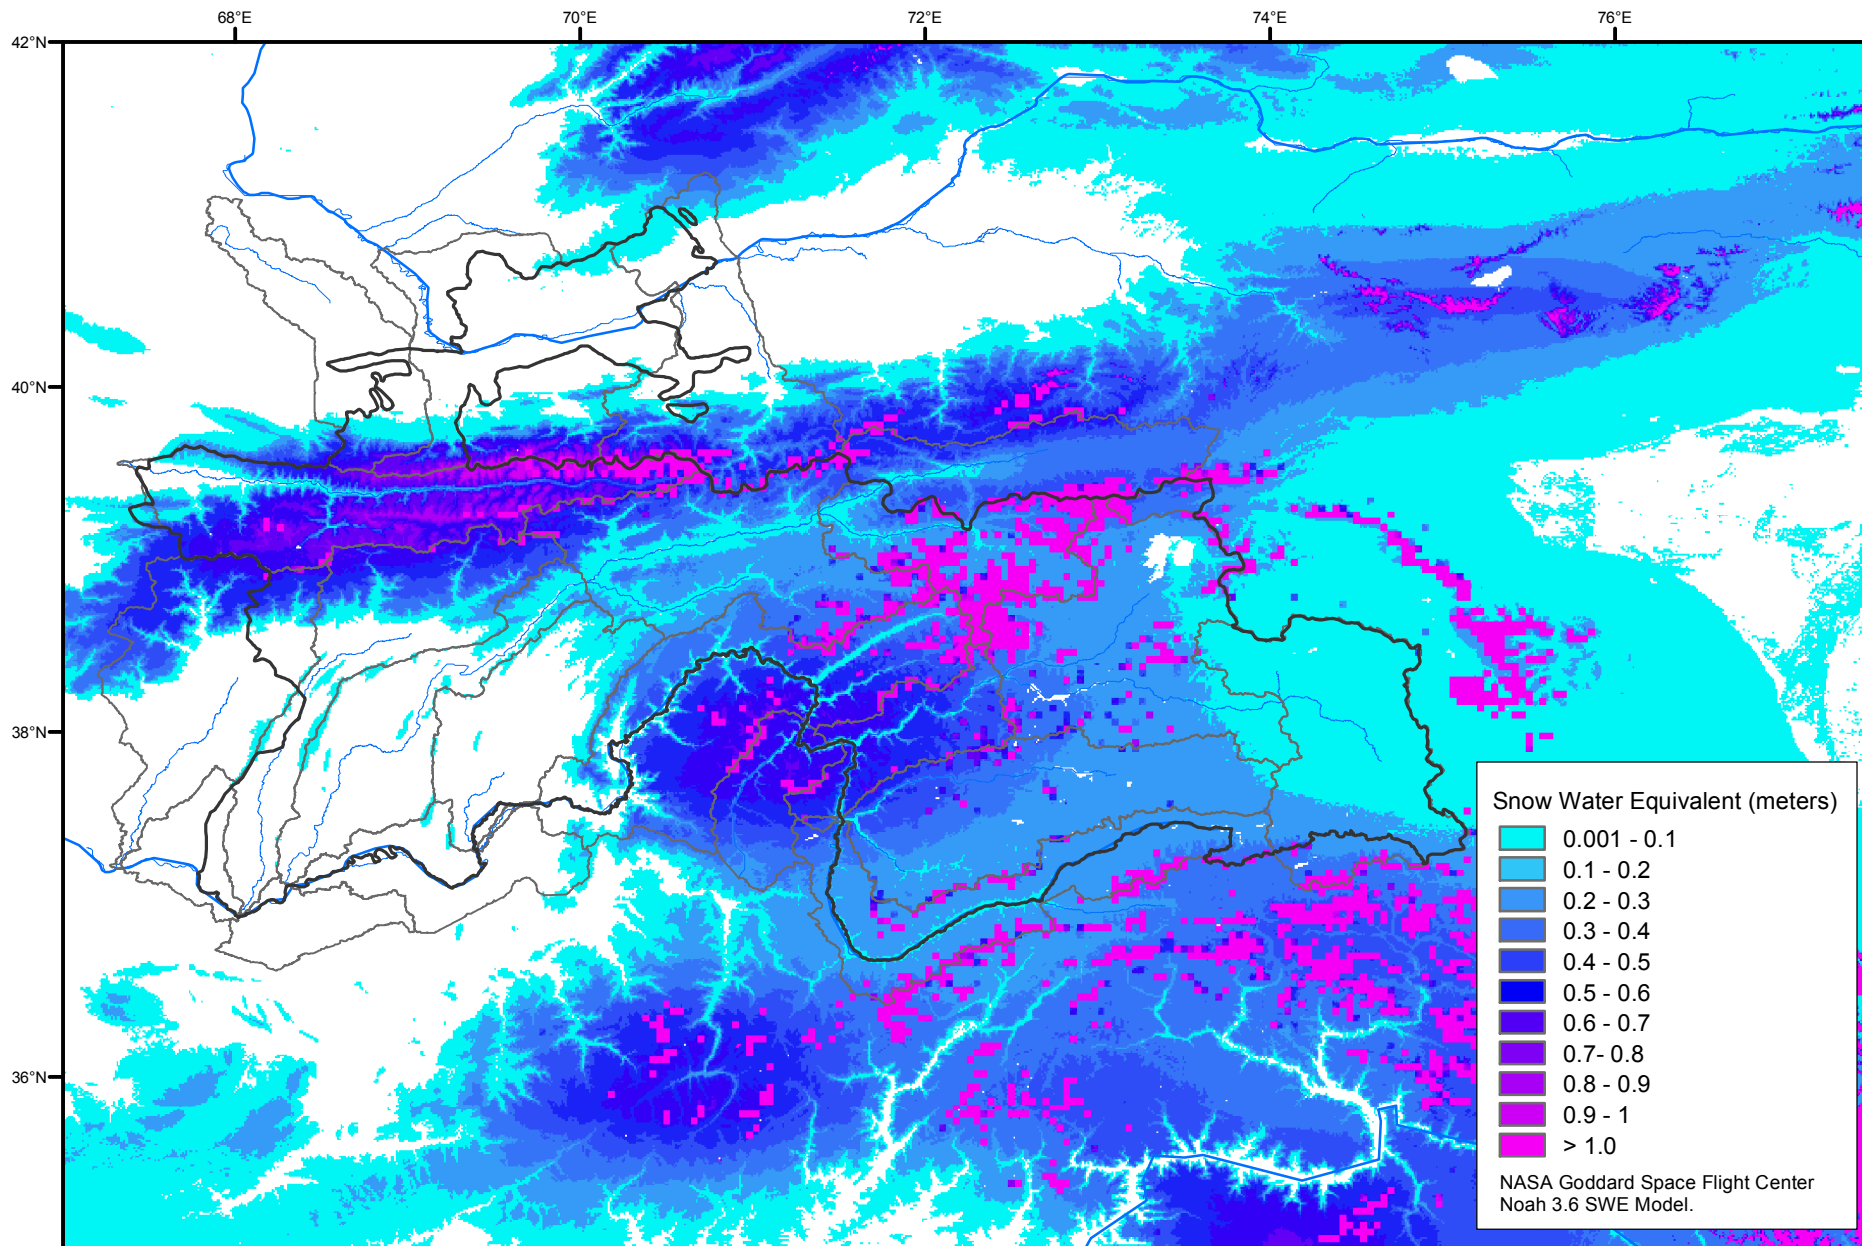

Snow Water Equivalent by Basin

February 07, 2004

Map created by USGS/EROS