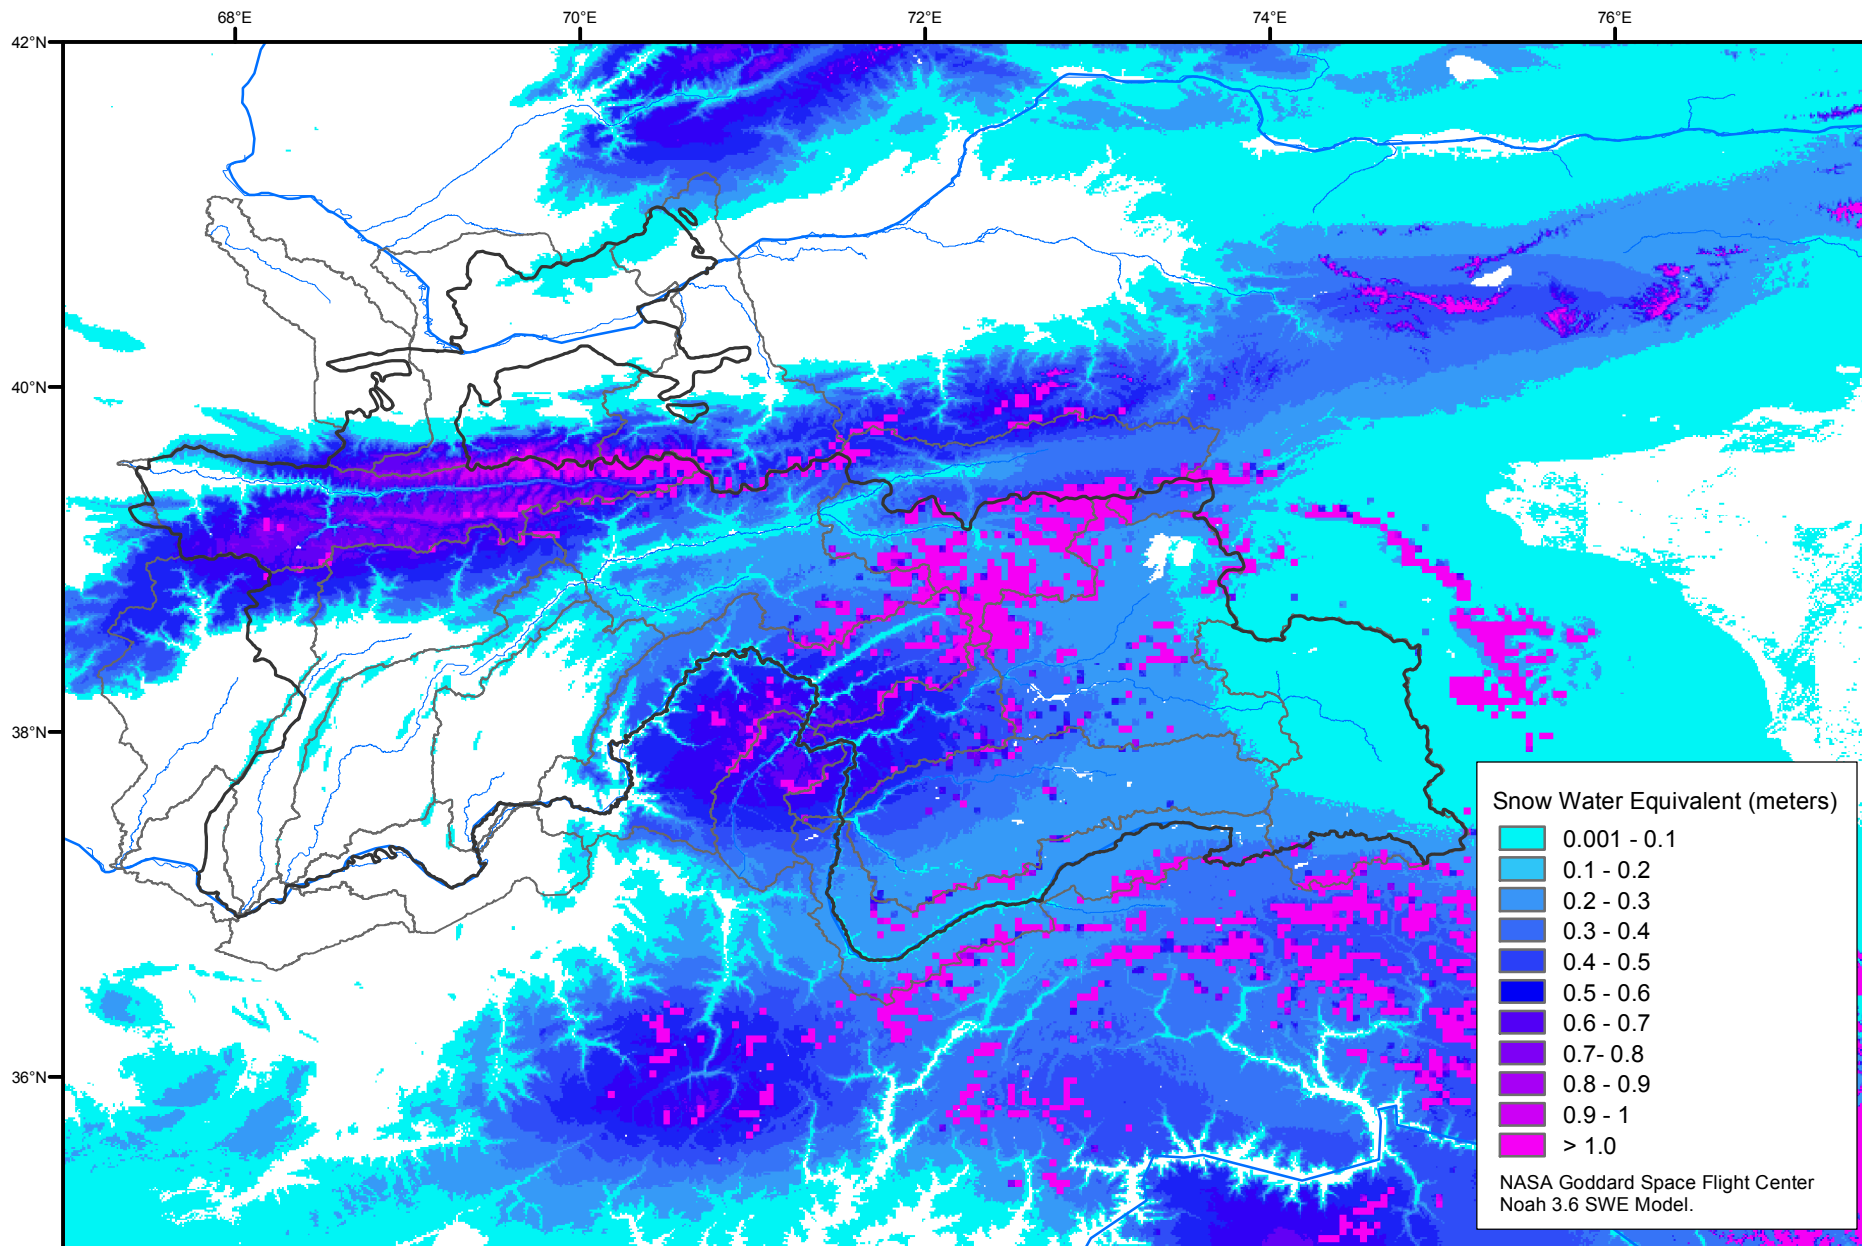

Snow Water Equivalent by Basin

February 08, 2004

Map created by USGS/EROS