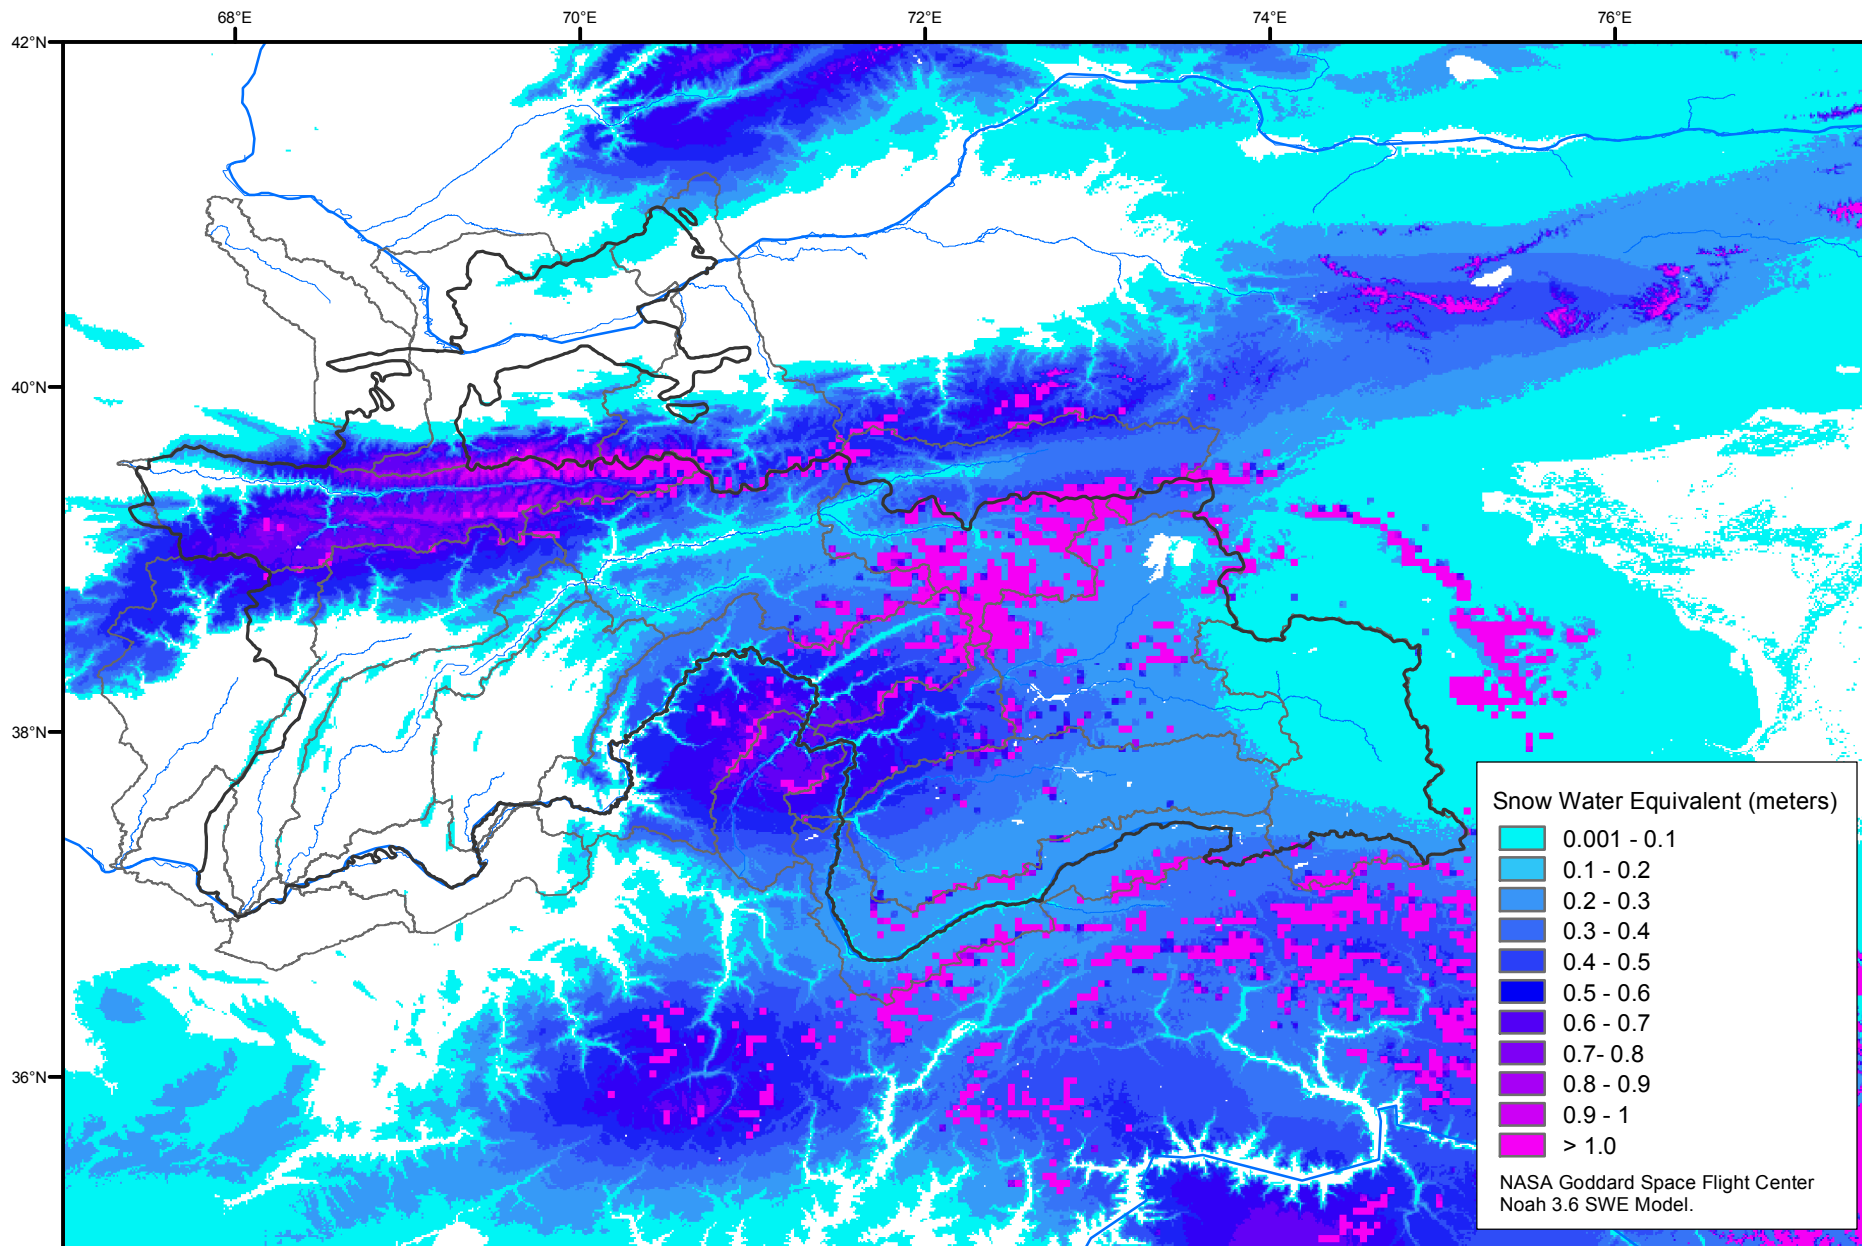

Snow Water Equivalent by Basin

February 10, 2004

Map created by USGS/EROS