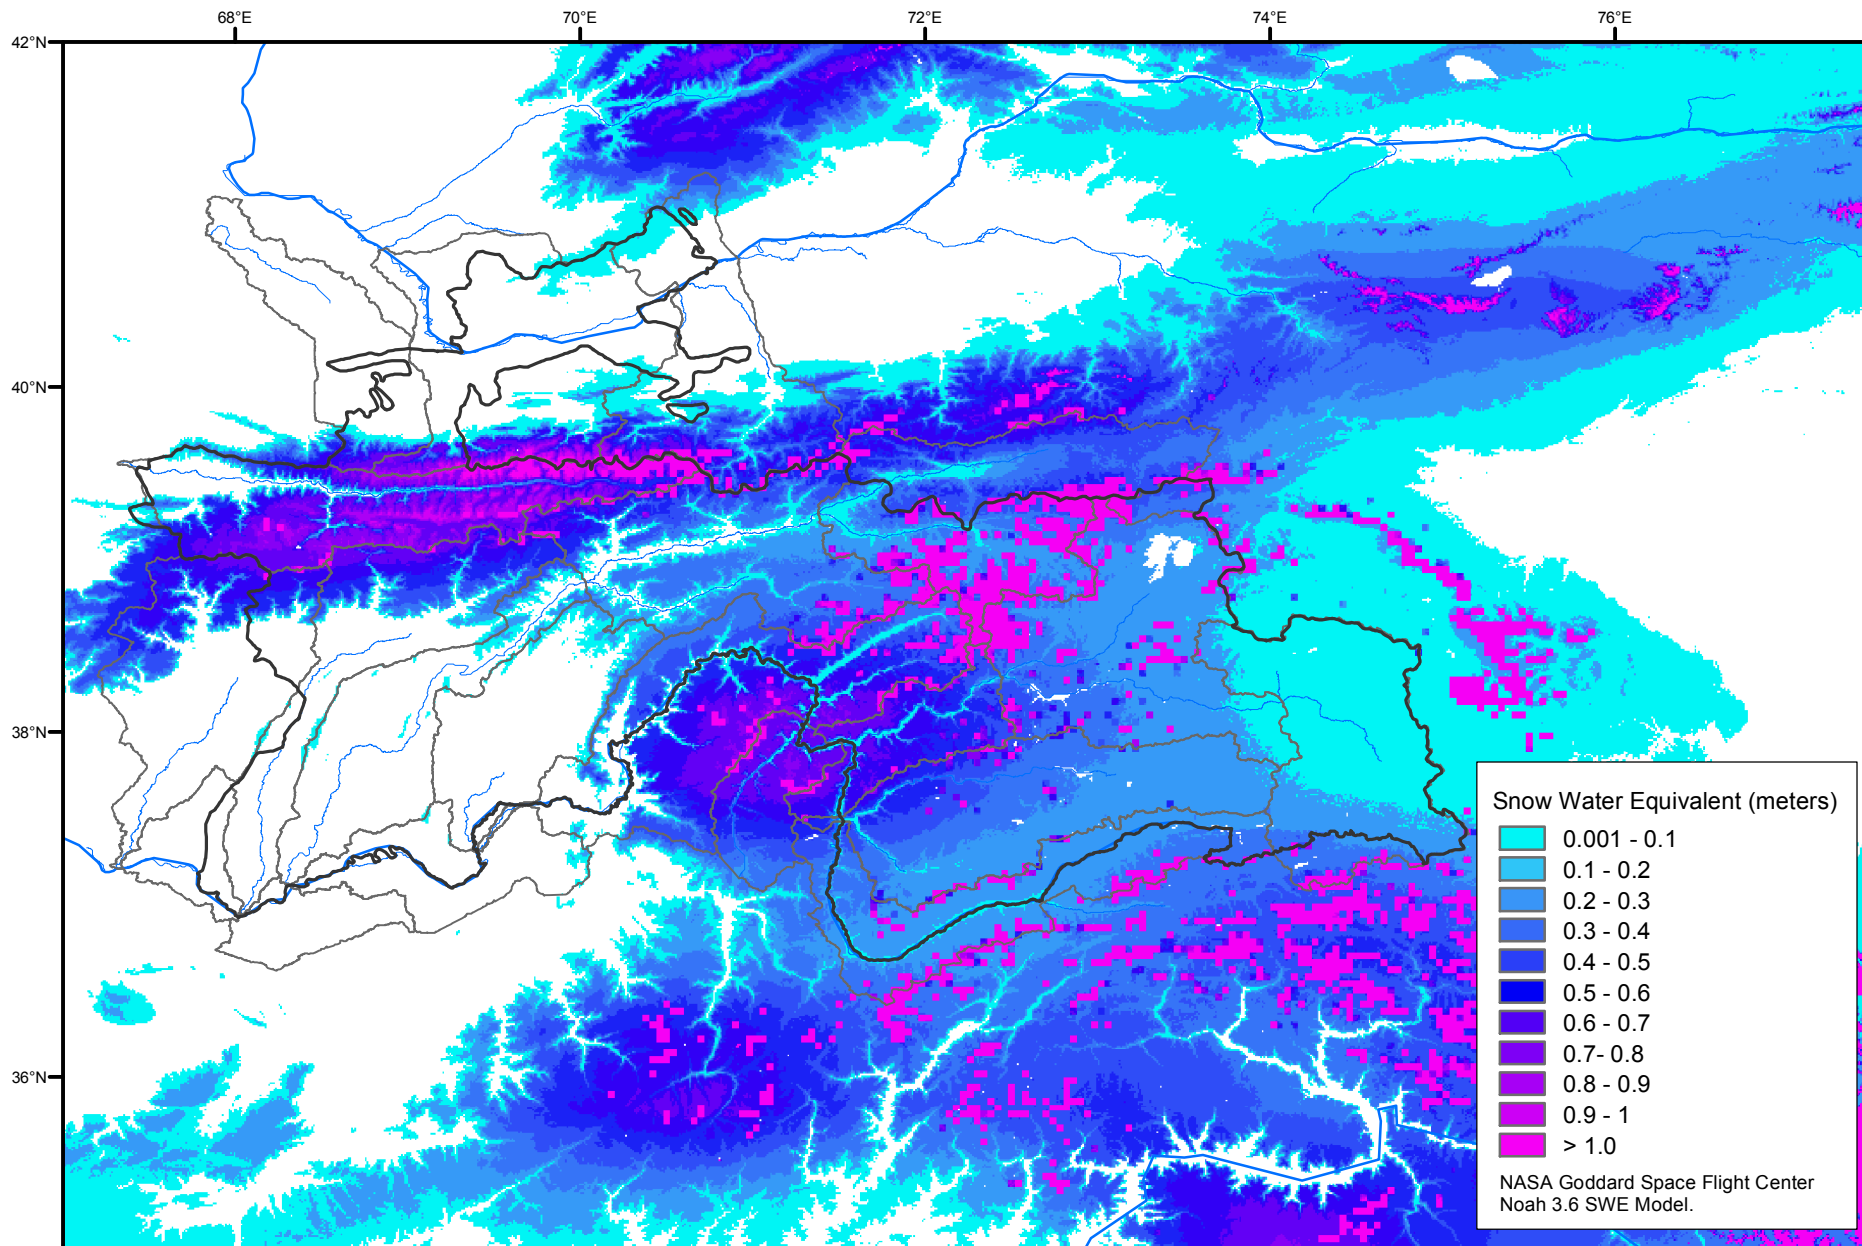

Snow Water Equivalent by Basin

February 18, 2004

Map created by USGS/EROS