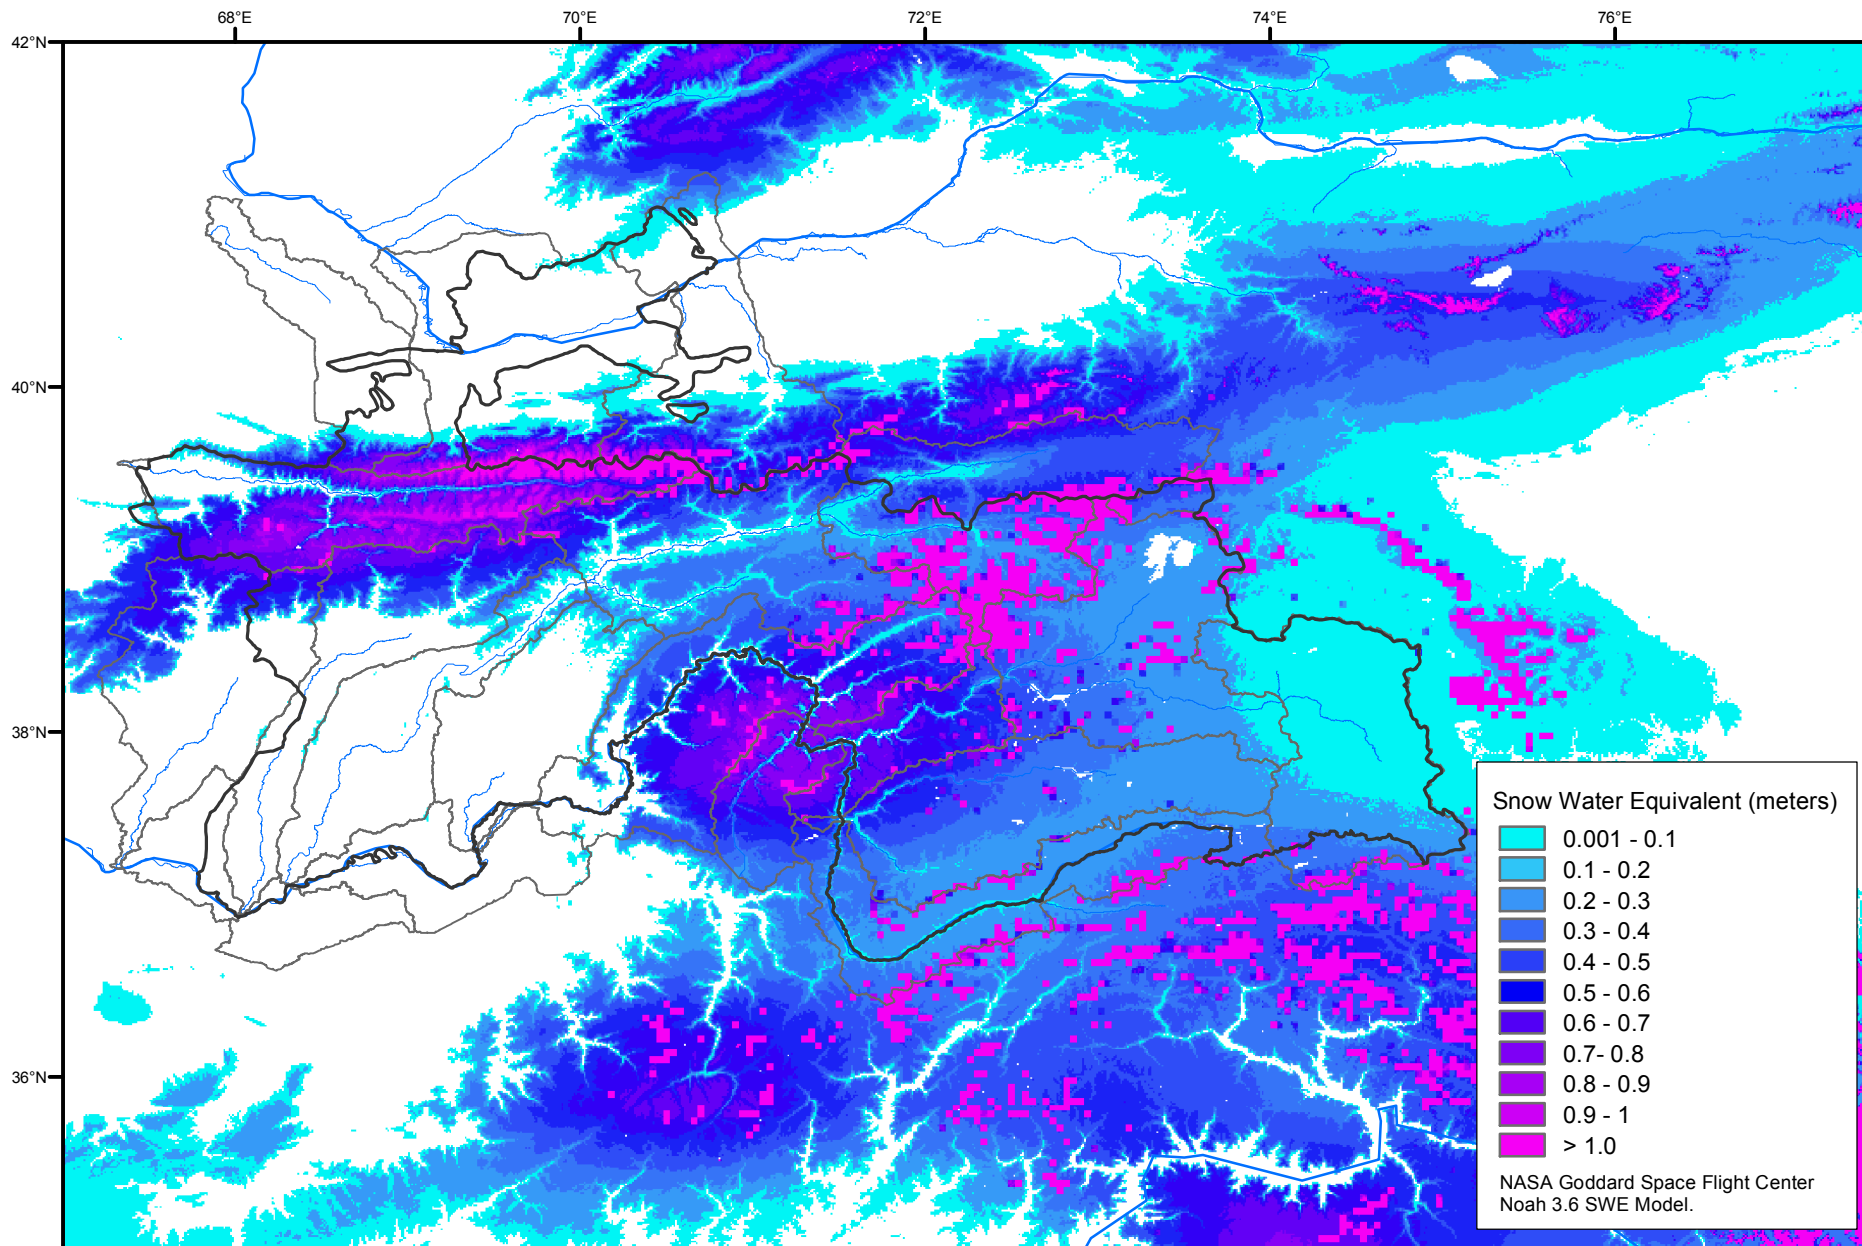

# Snow Water Equivalent by Basin

February 25, 2004

Map created by USGS/EROS