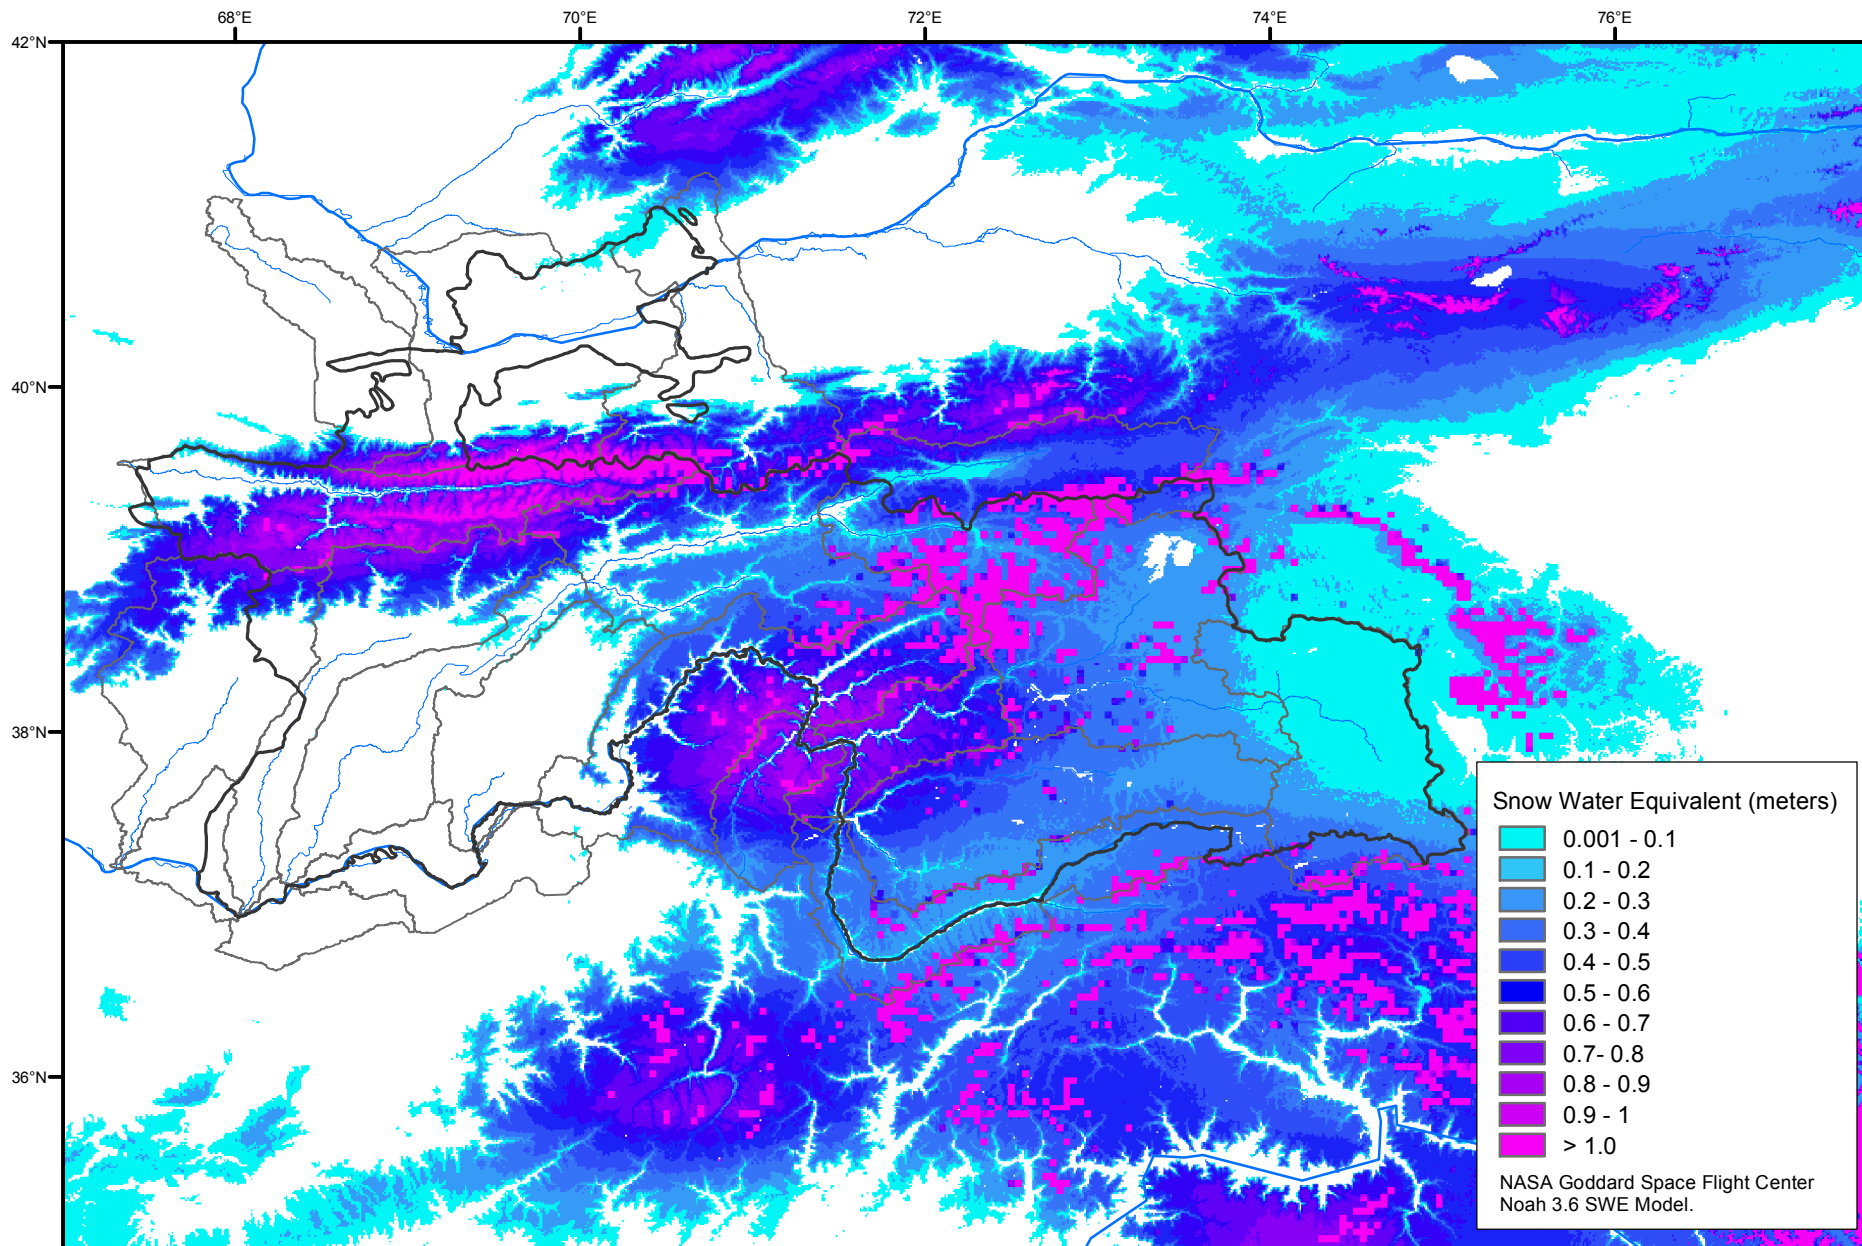

Snow Water Equivalent by Basin

March 13, 2004

Map created by USGS/EROS