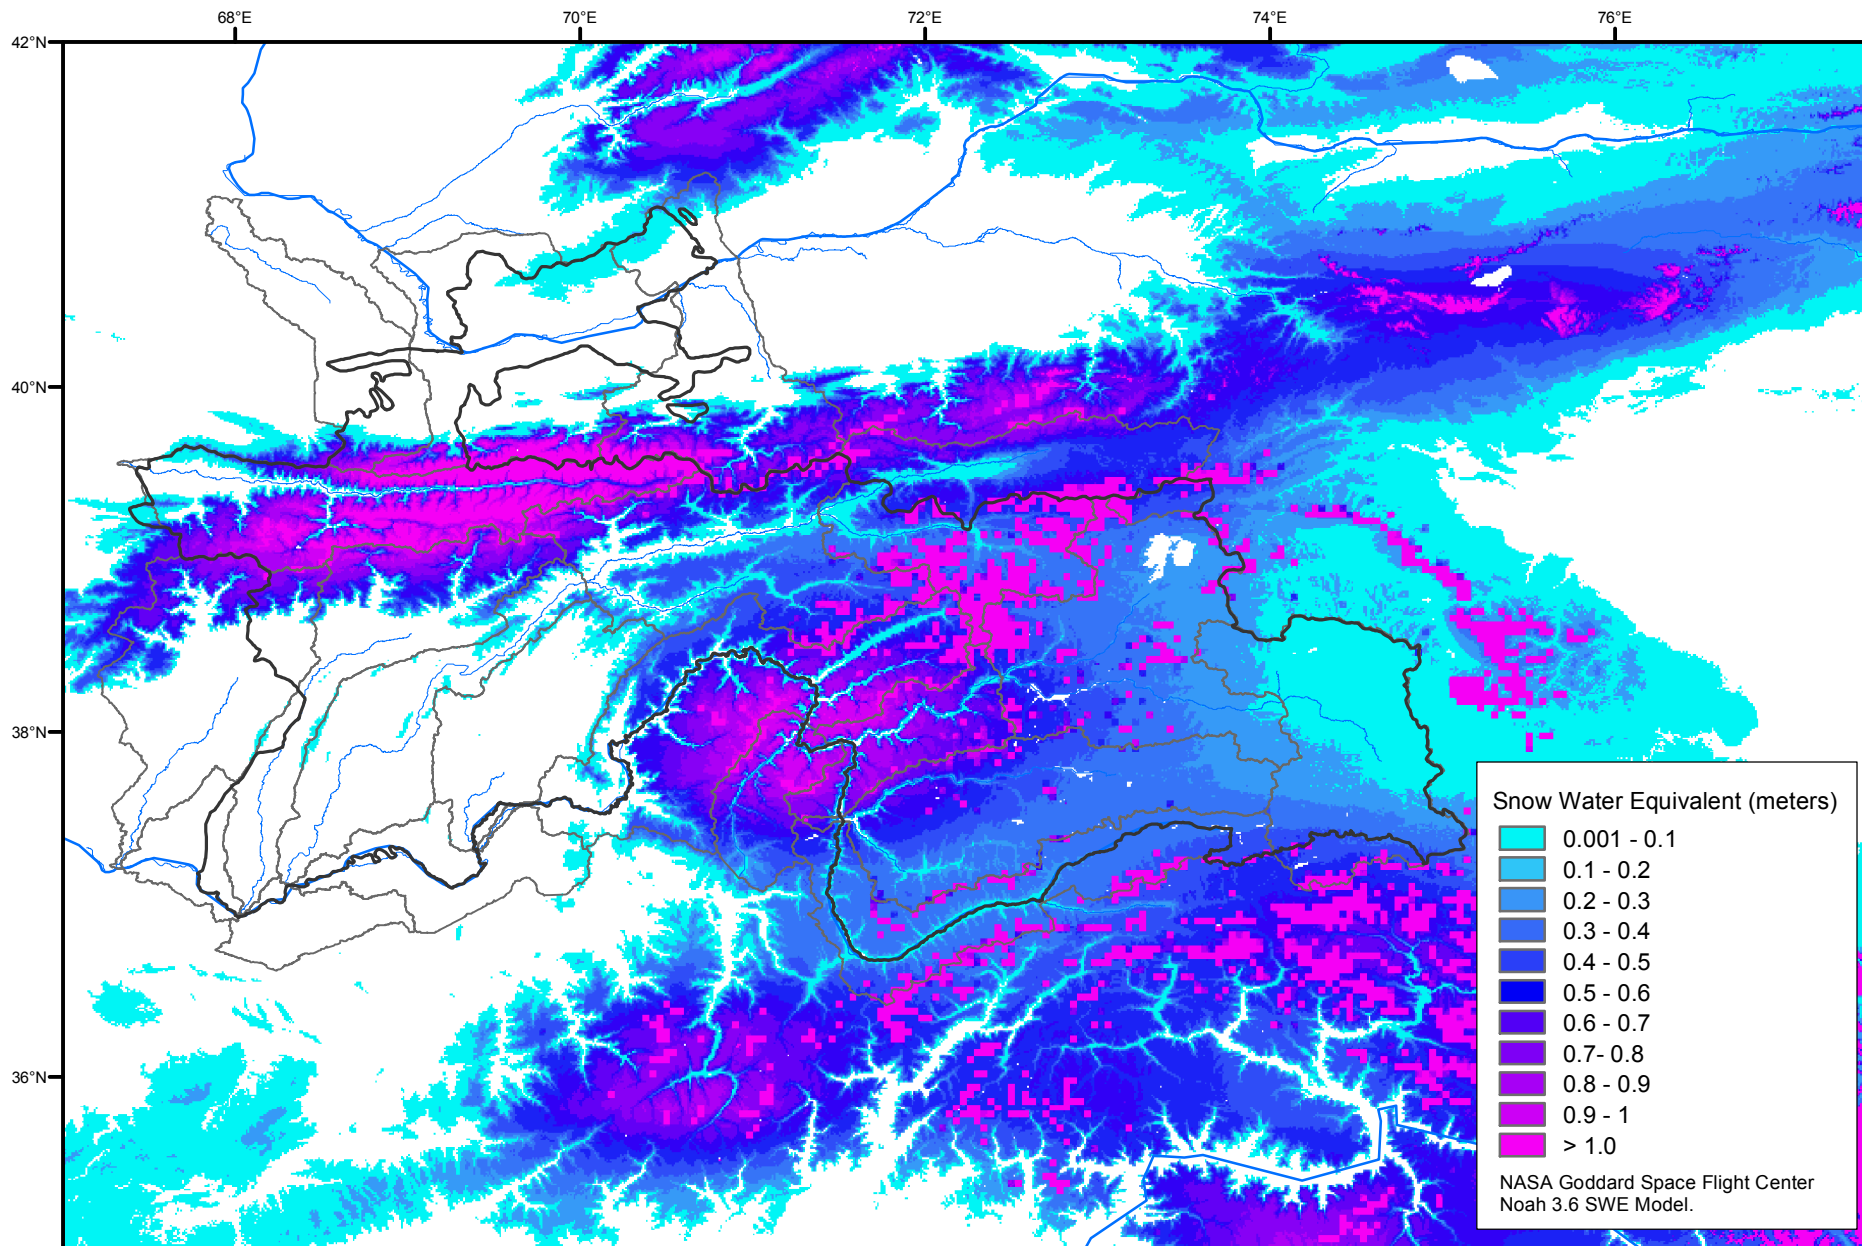

# Snow Water Equivalent by Basin

March 24, 2004

Map created by USGS/EROS