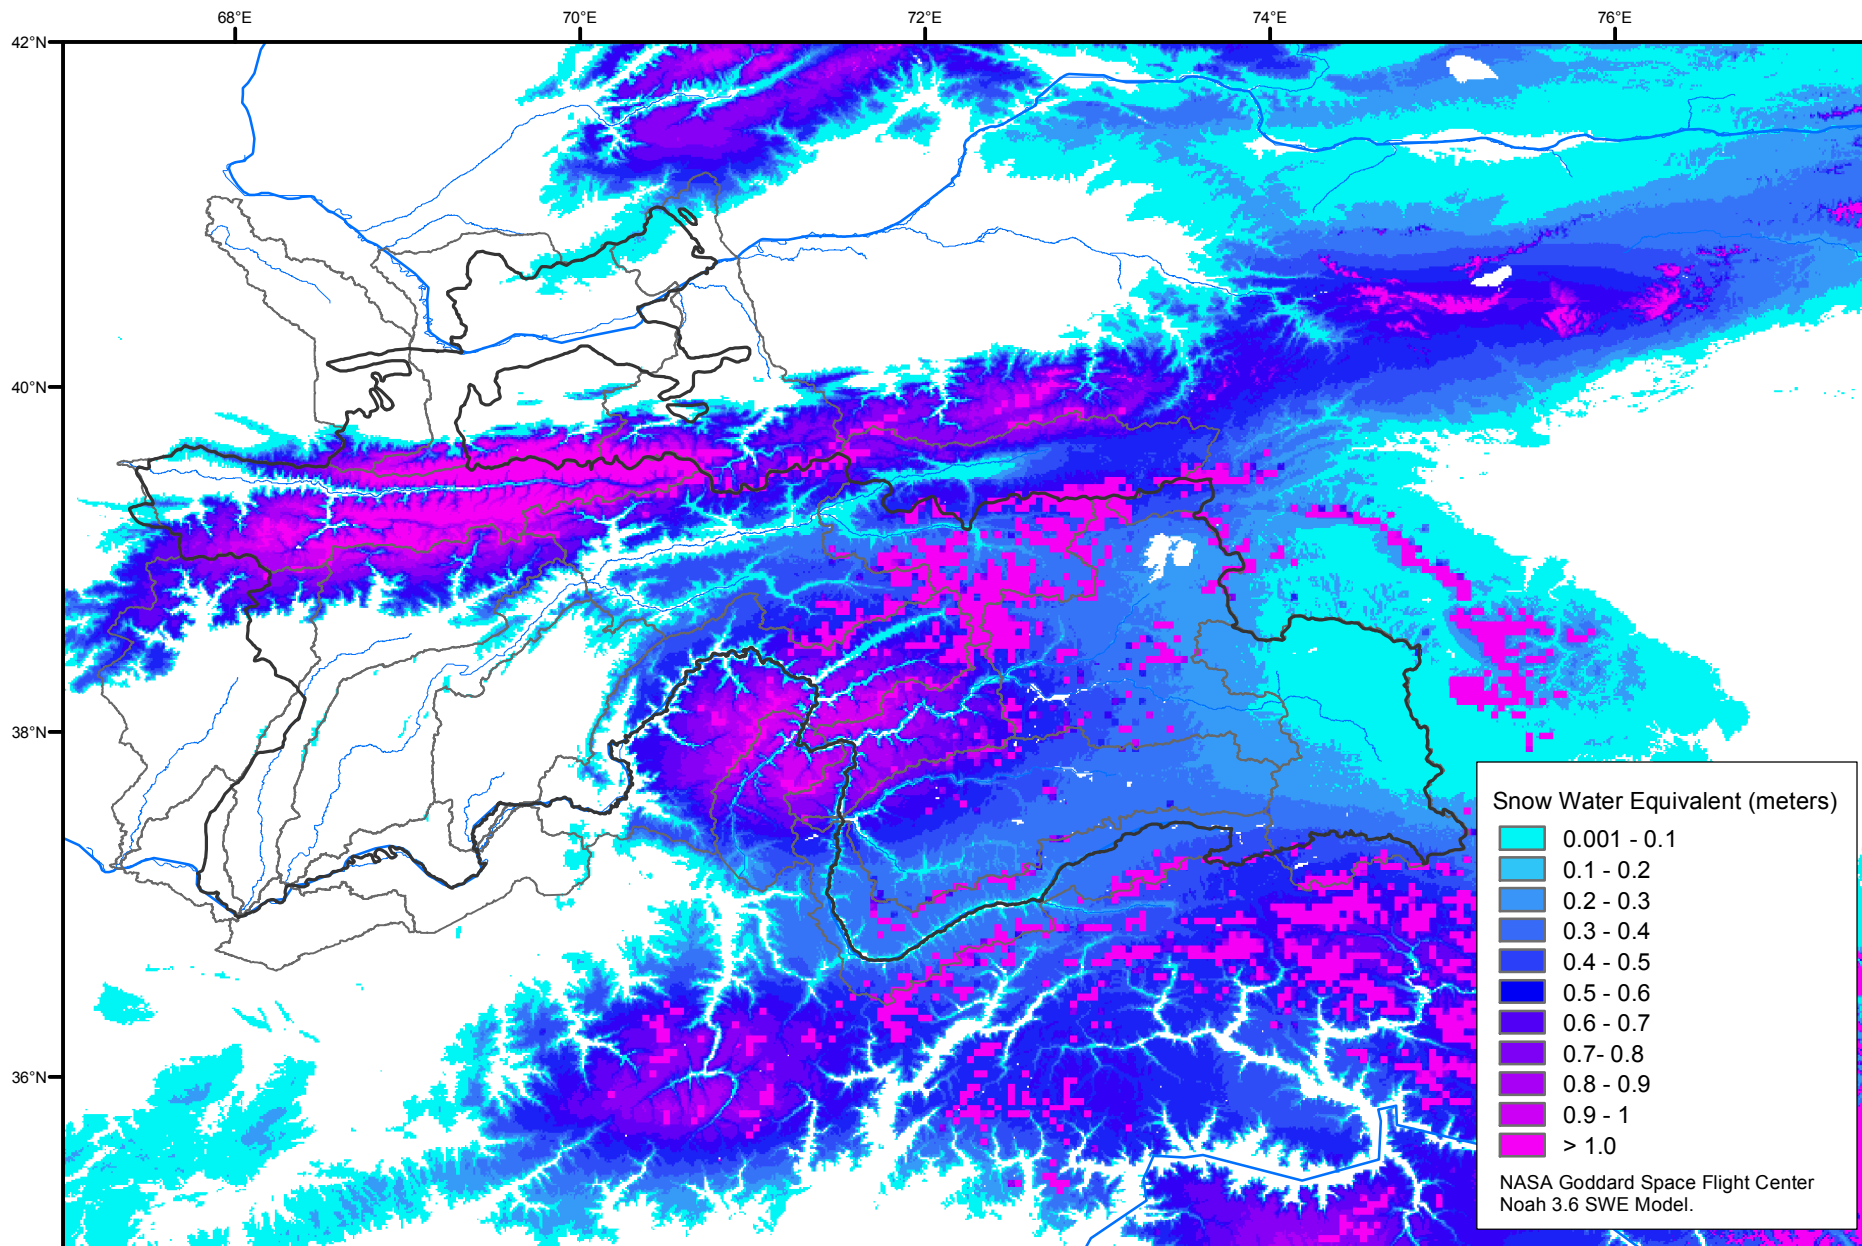

Snow Water Equivalent by Basin

March 25, 2004

Map created by USGS/EROS