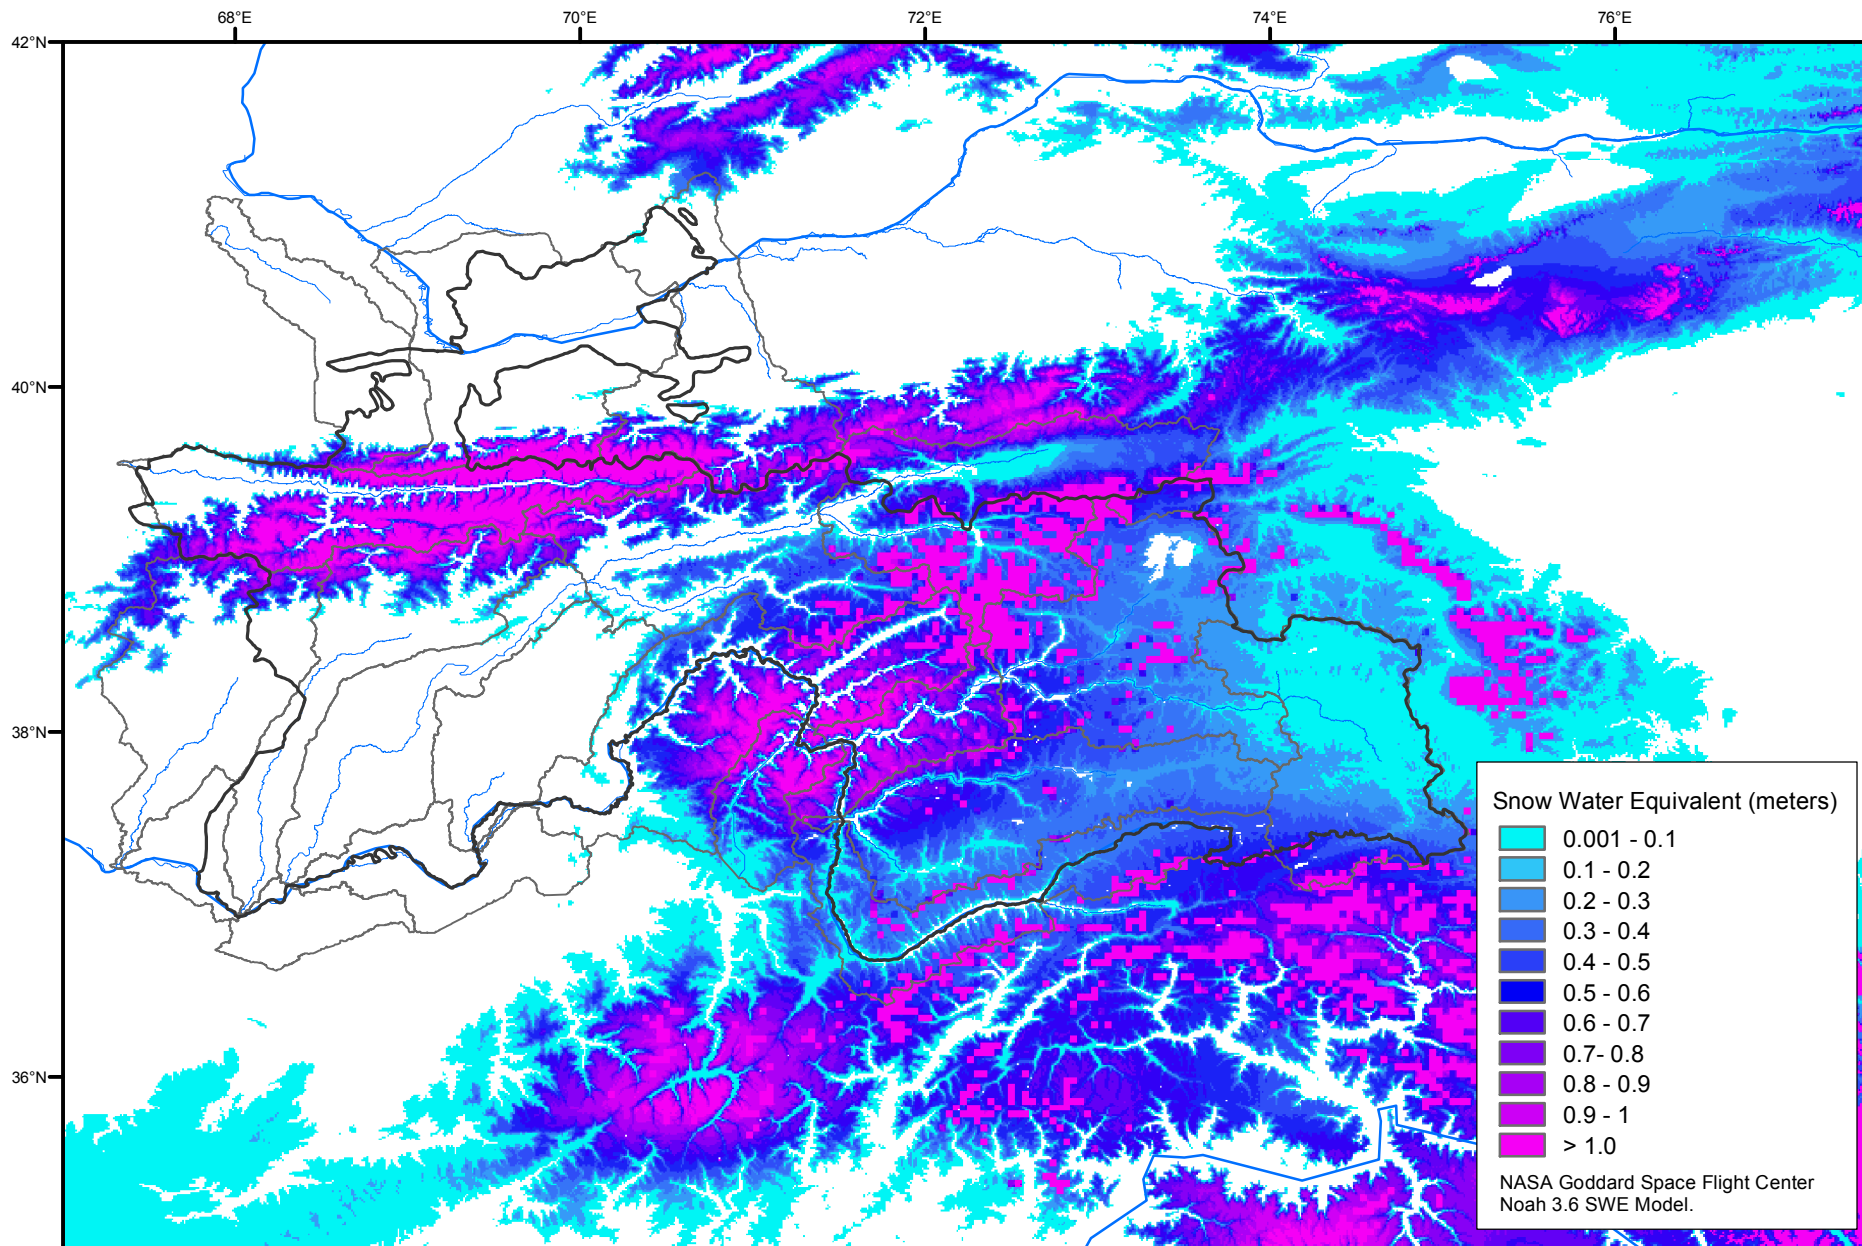

# Snow Water Equivalent by Basin

April 30, 2004

Map created by USGS/EROS