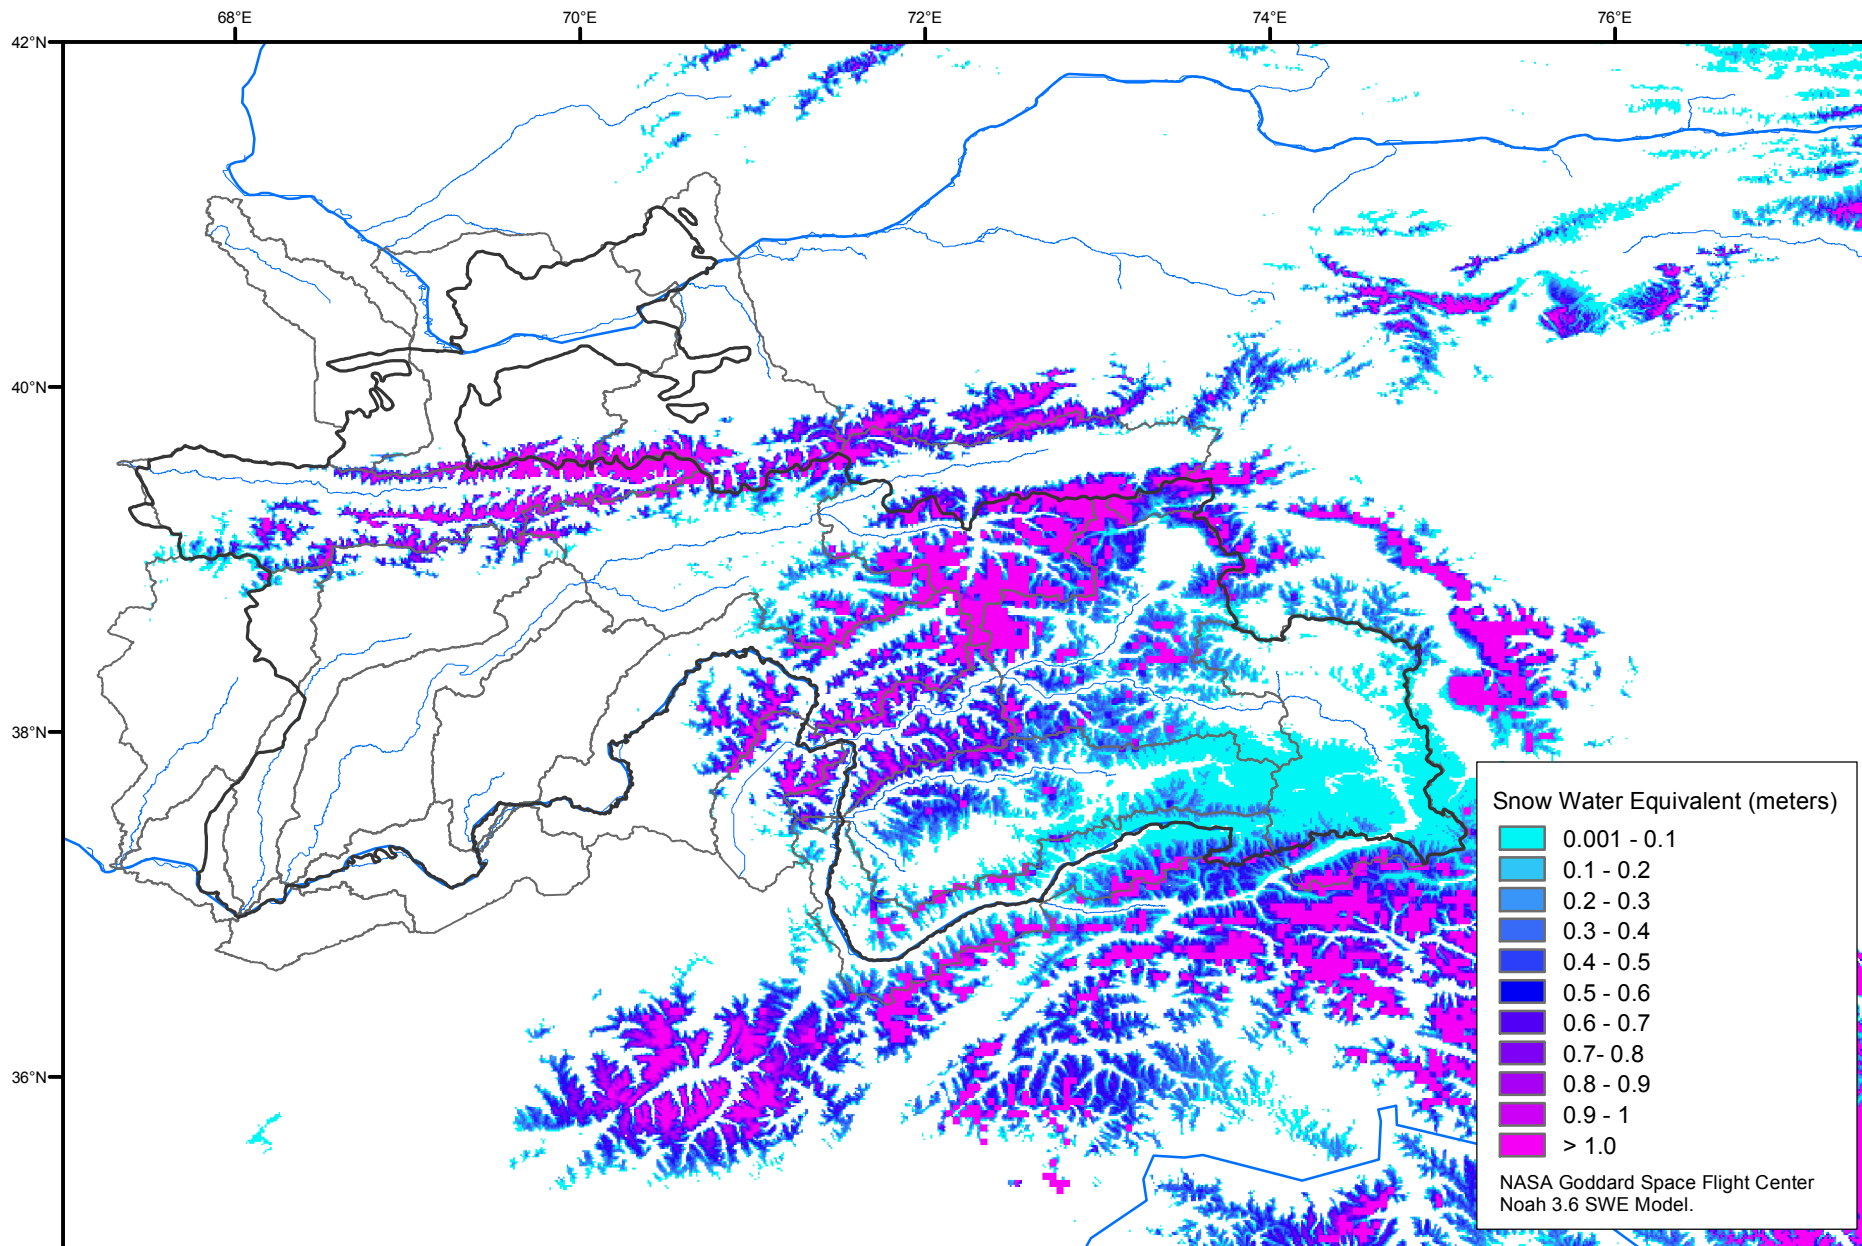

# Snow Water Equivalent by Basin

July 18, 2004

Map created by USGS/EROS