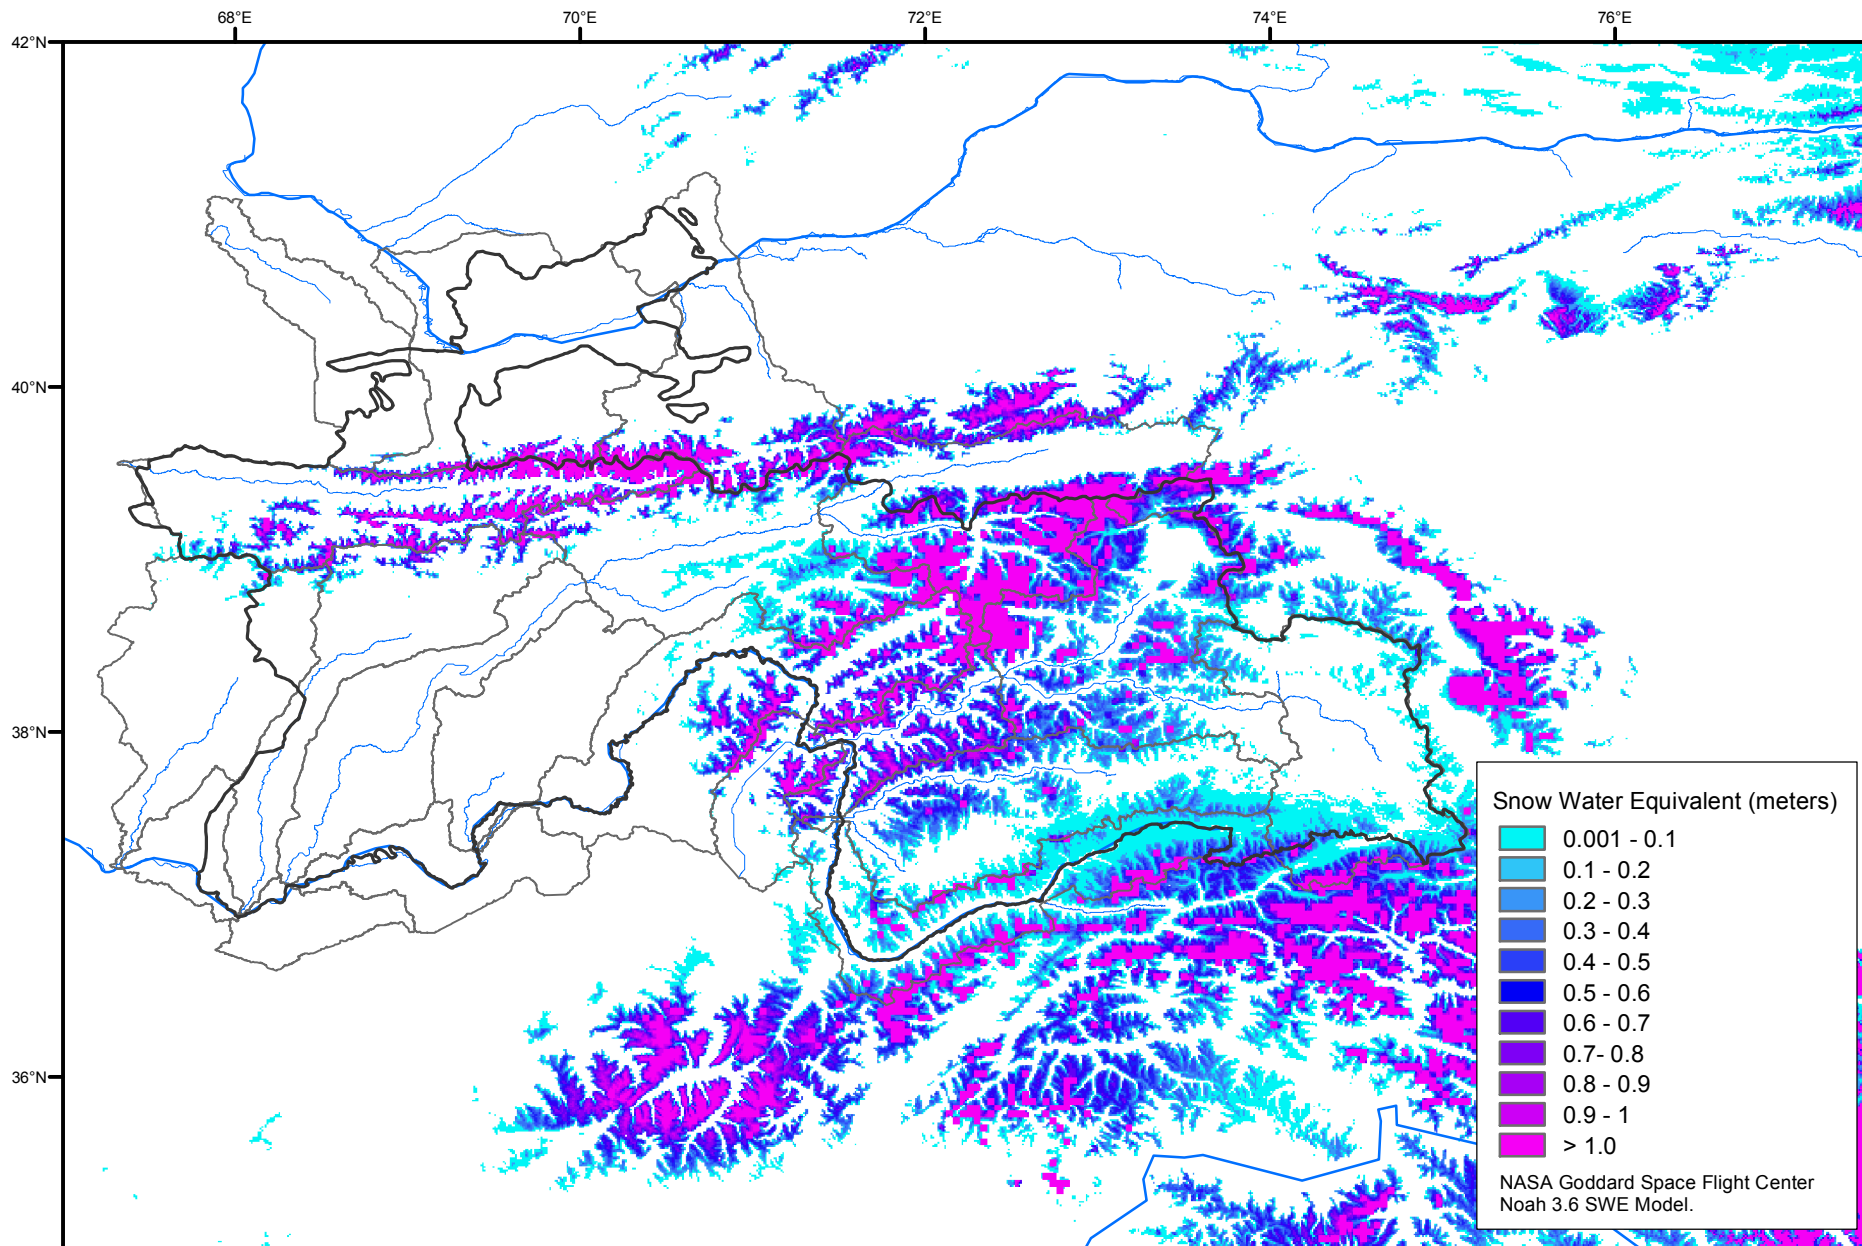

Snow Water Equivalent by Basin

July 20, 2004

Map created by USGS/EROS