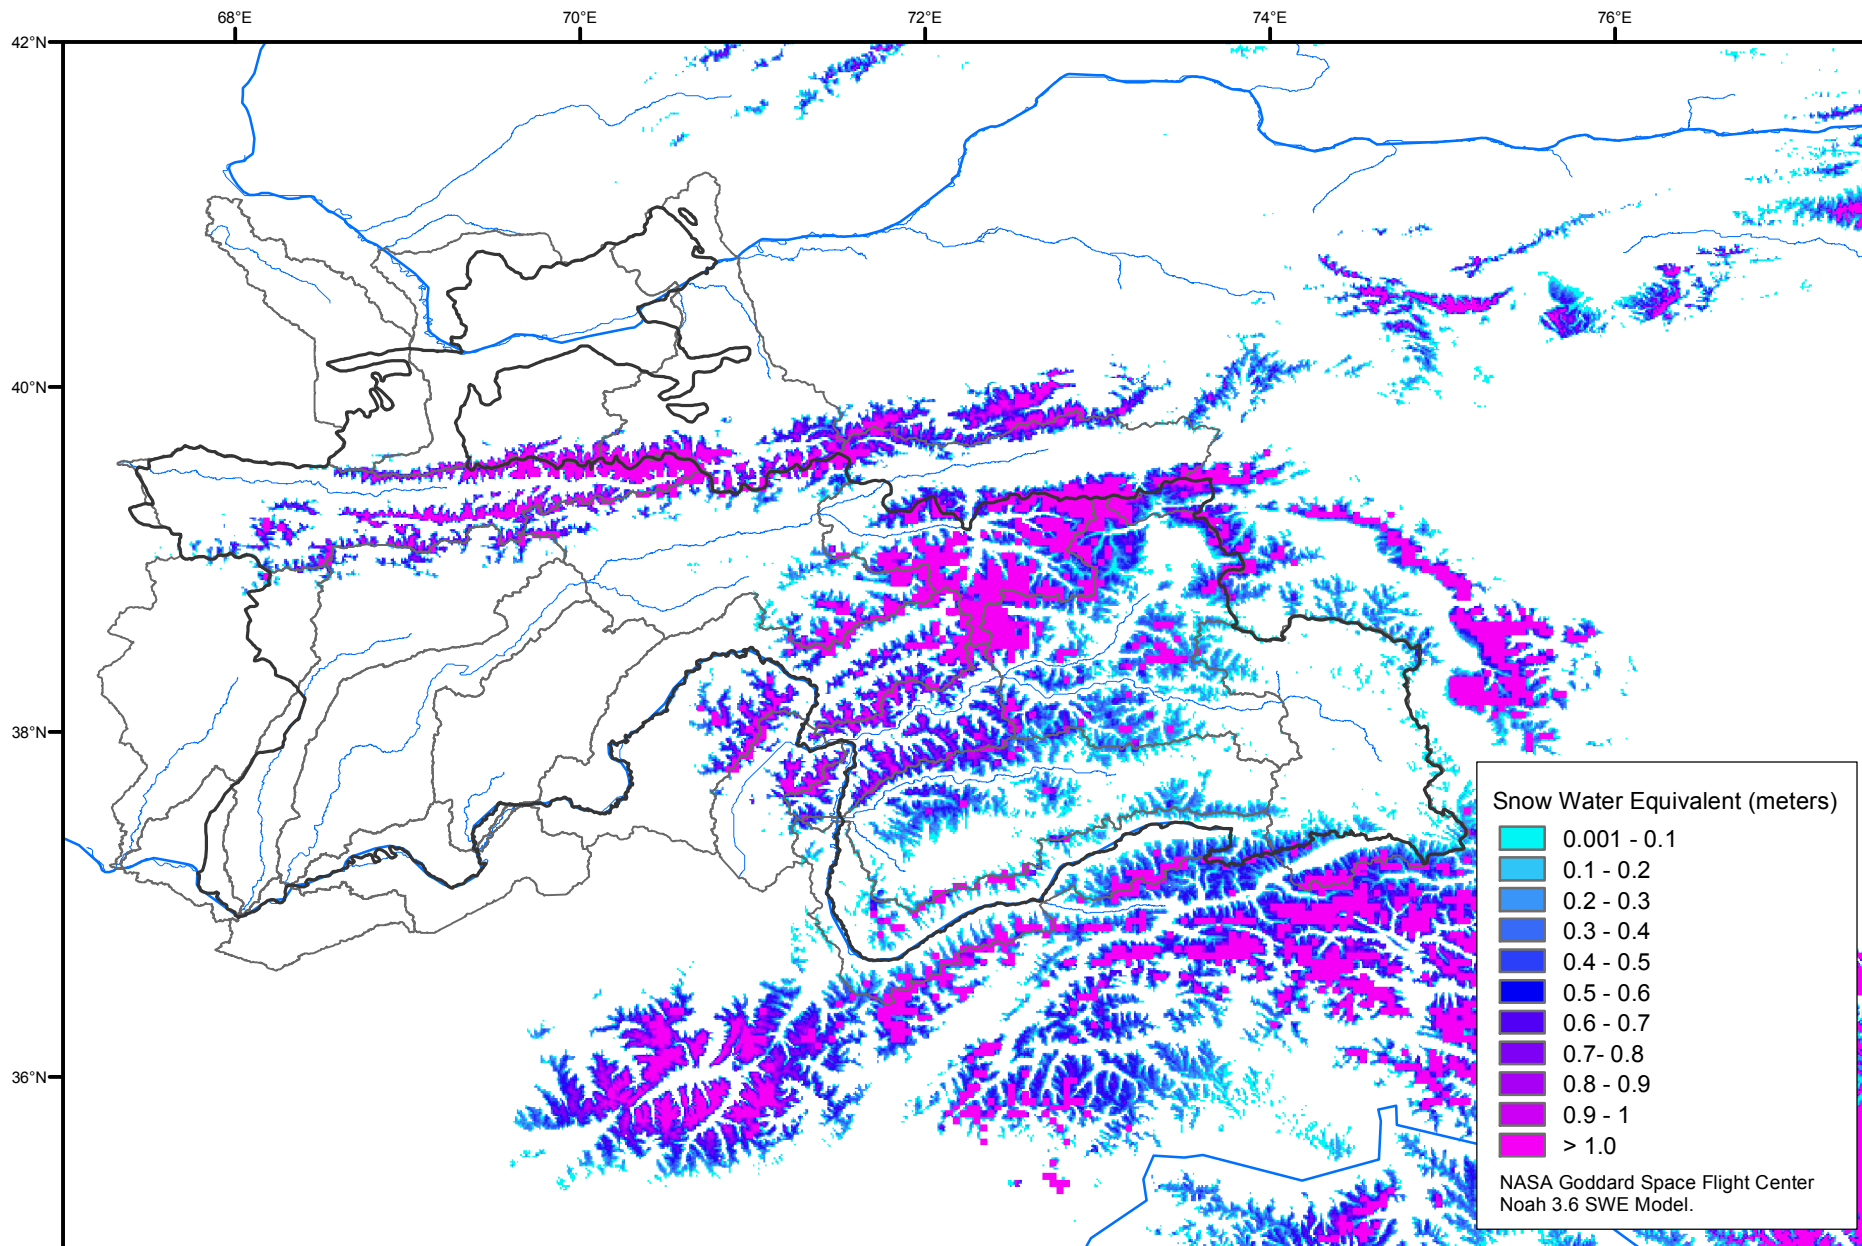

# Snow Water Equivalent by Basin

July 30, 2004

Map created by USGS/EROS