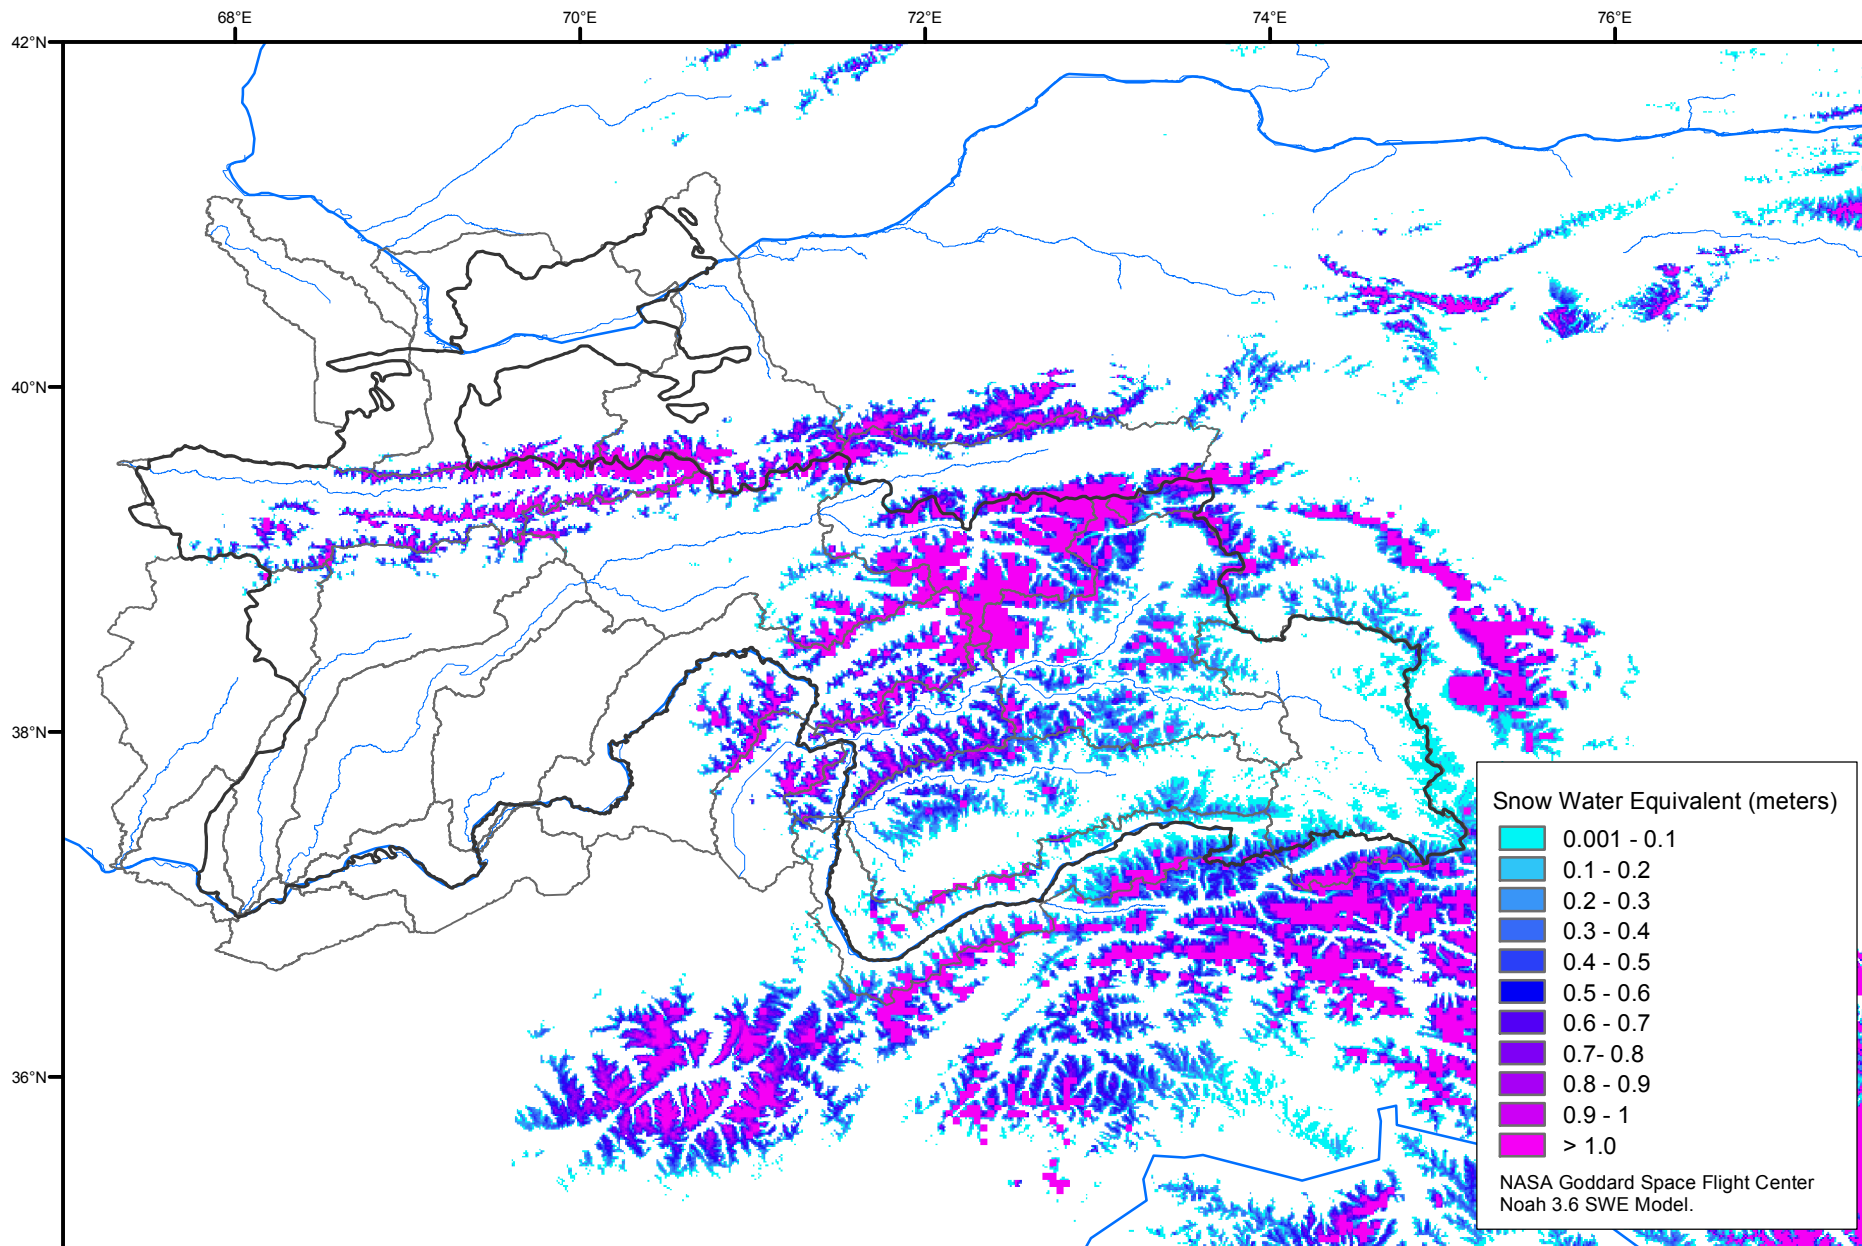

Snow Water Equivalent by Basin

August 05, 2004

Map created by USGS/EROS