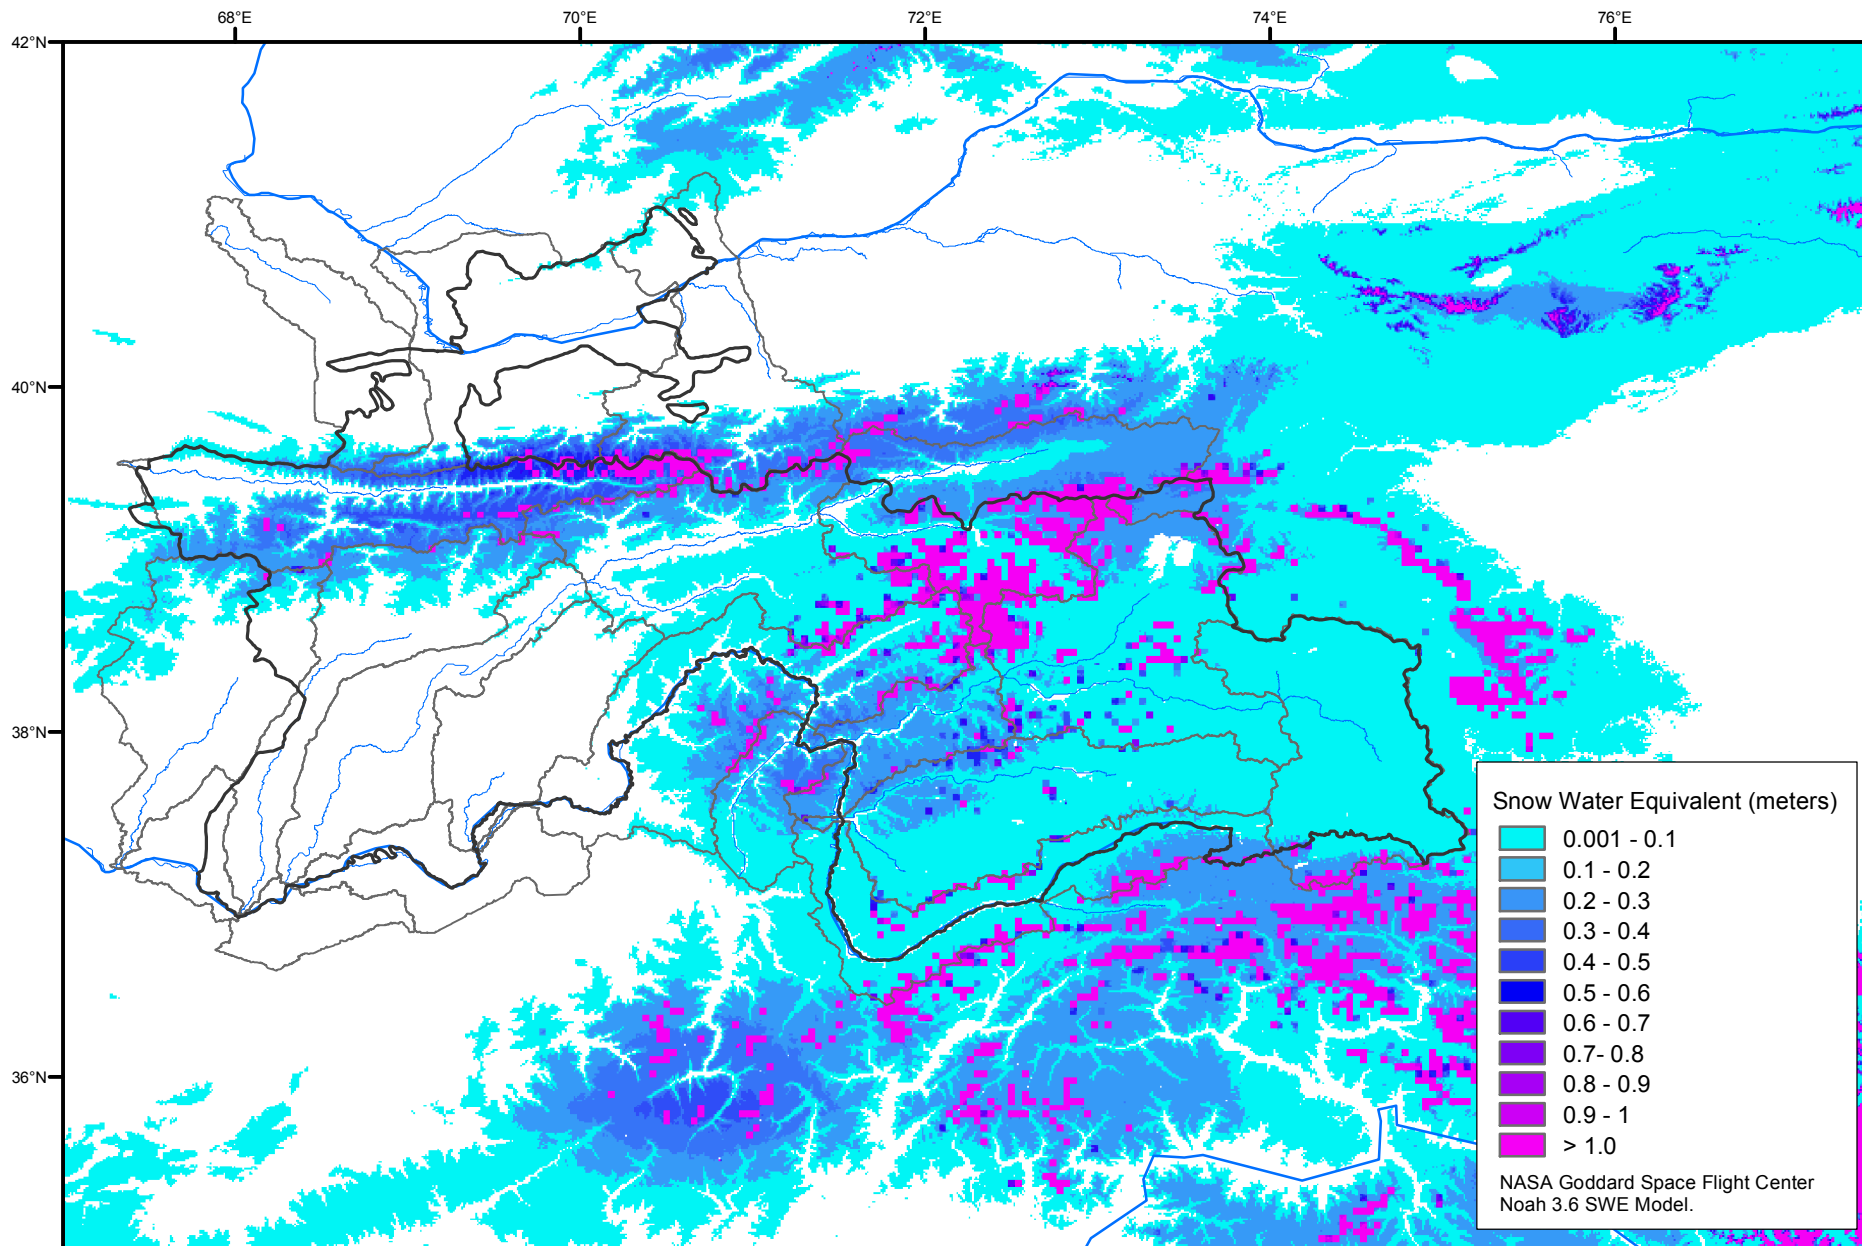

Snow Water Equivalent by Basin

November 25, 2004

Map created by USGS/EROS