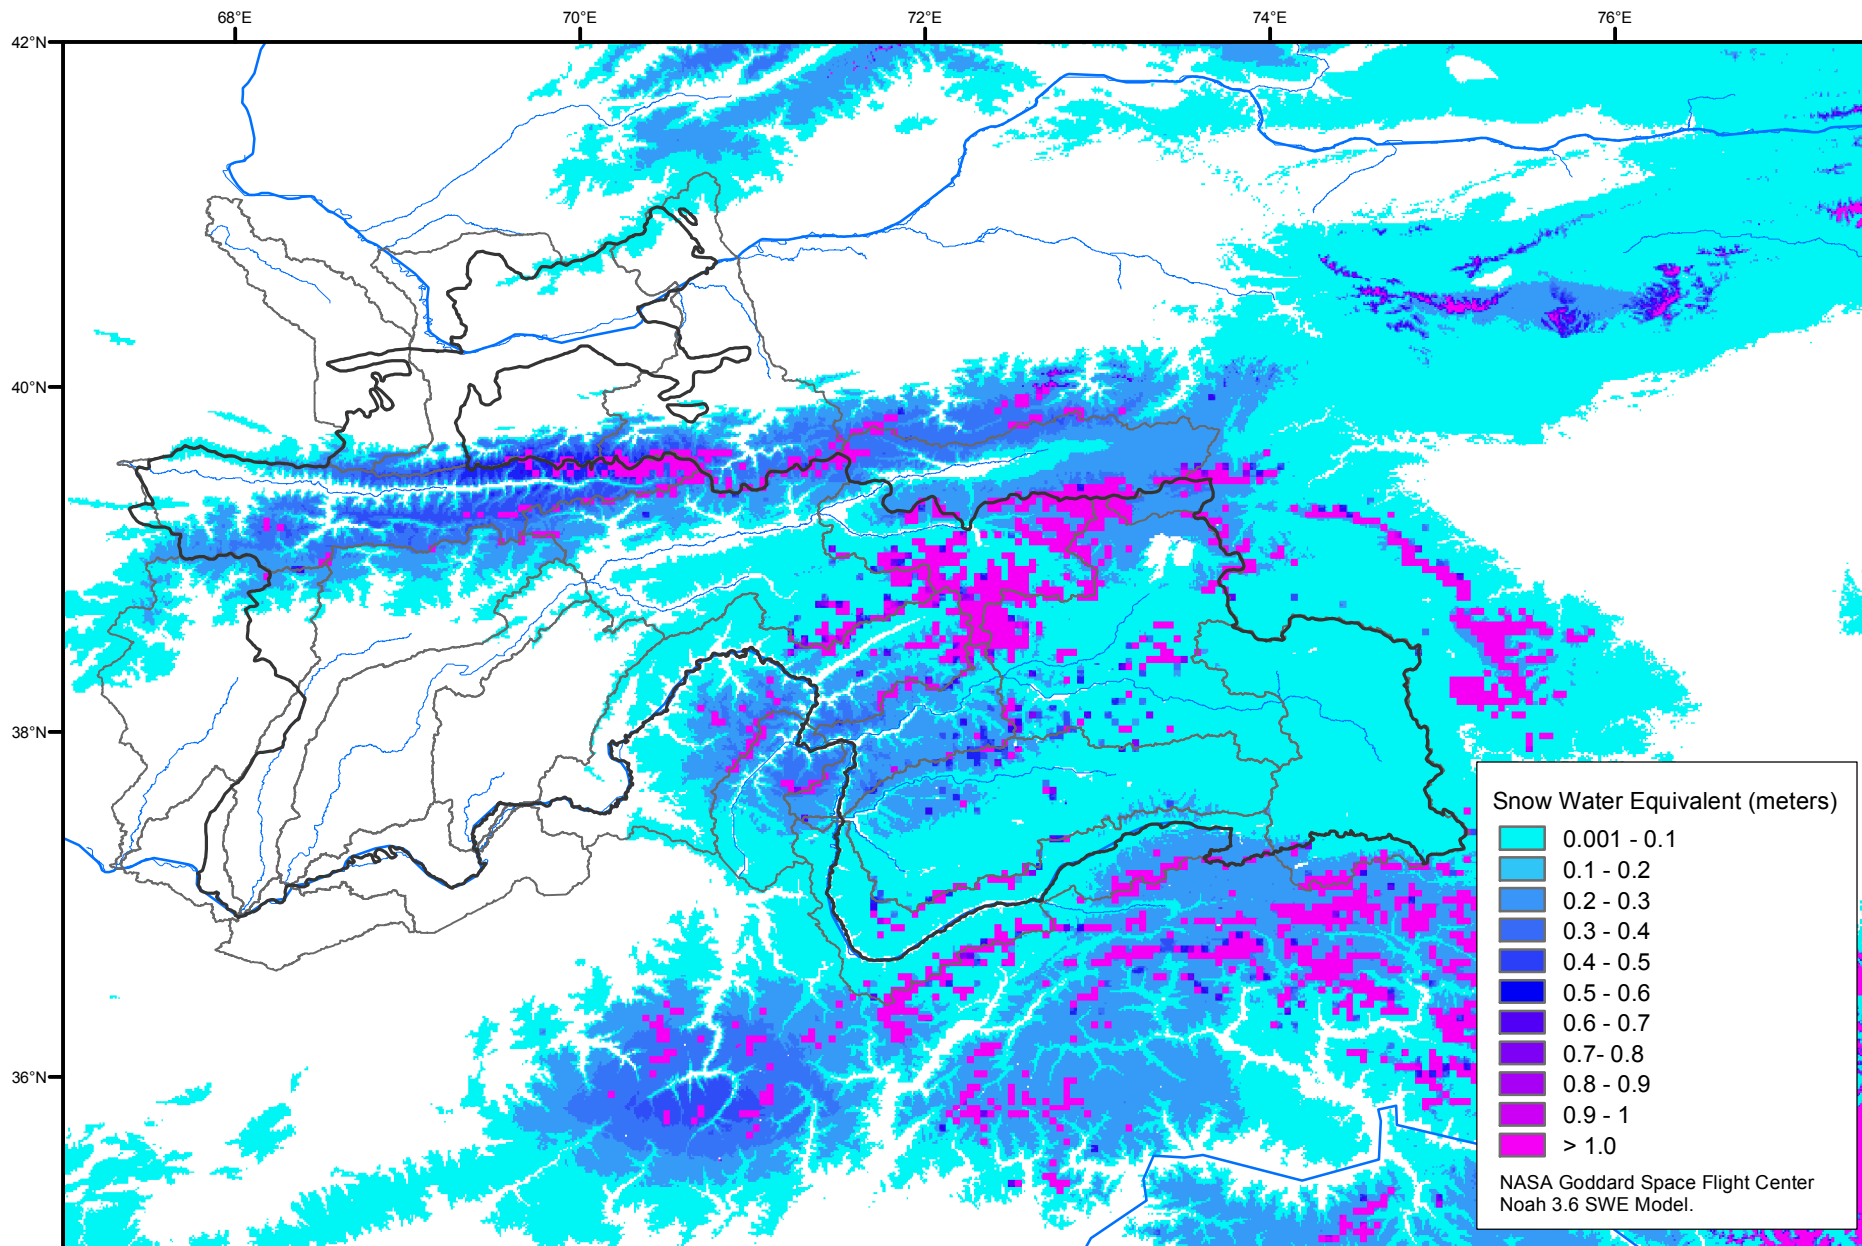

Snow Water Equivalent by Basin

November 27, 2004

Map created by USGS/EROS