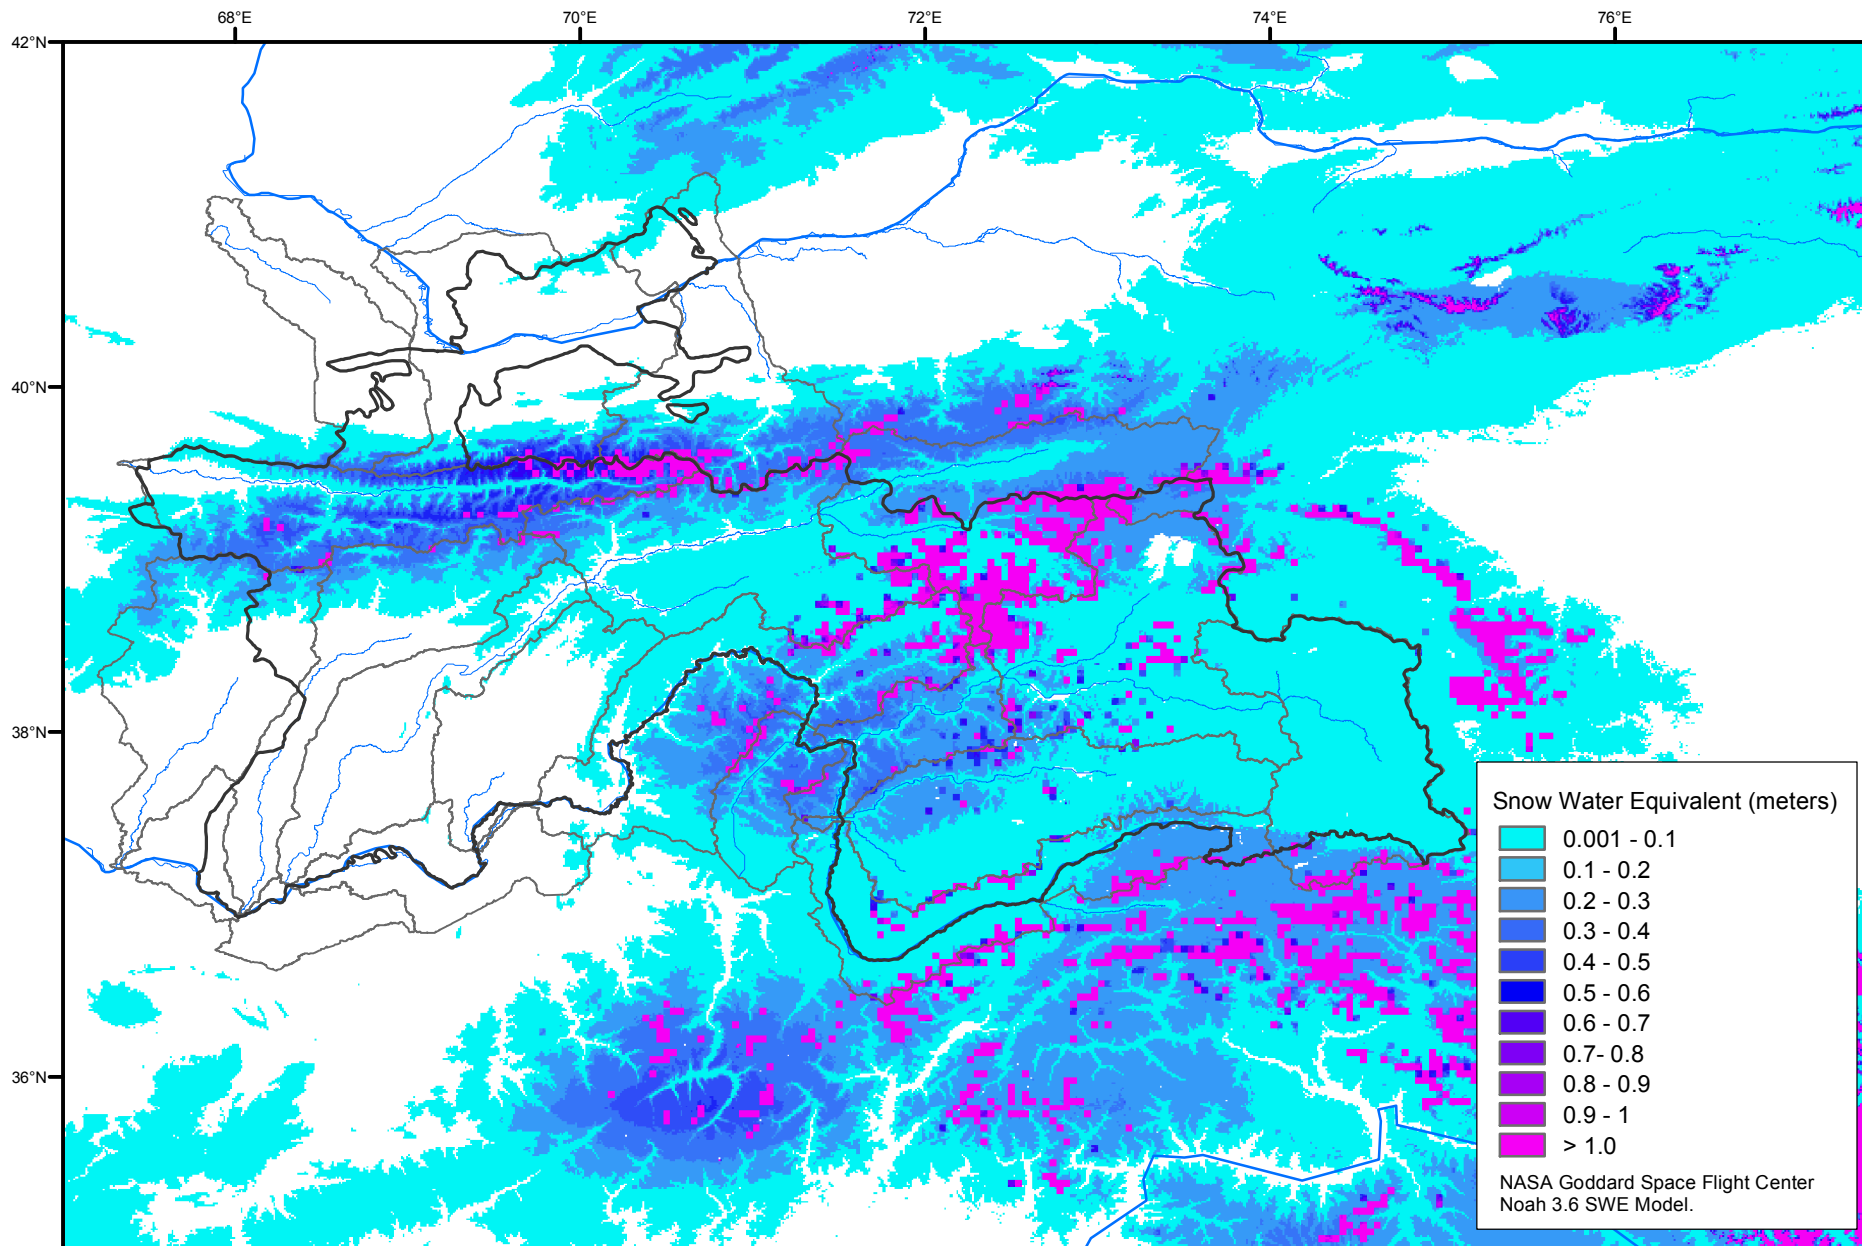

# Snow Water Equivalent by Basin

December 03, 2004

Map created by USGS/EROS