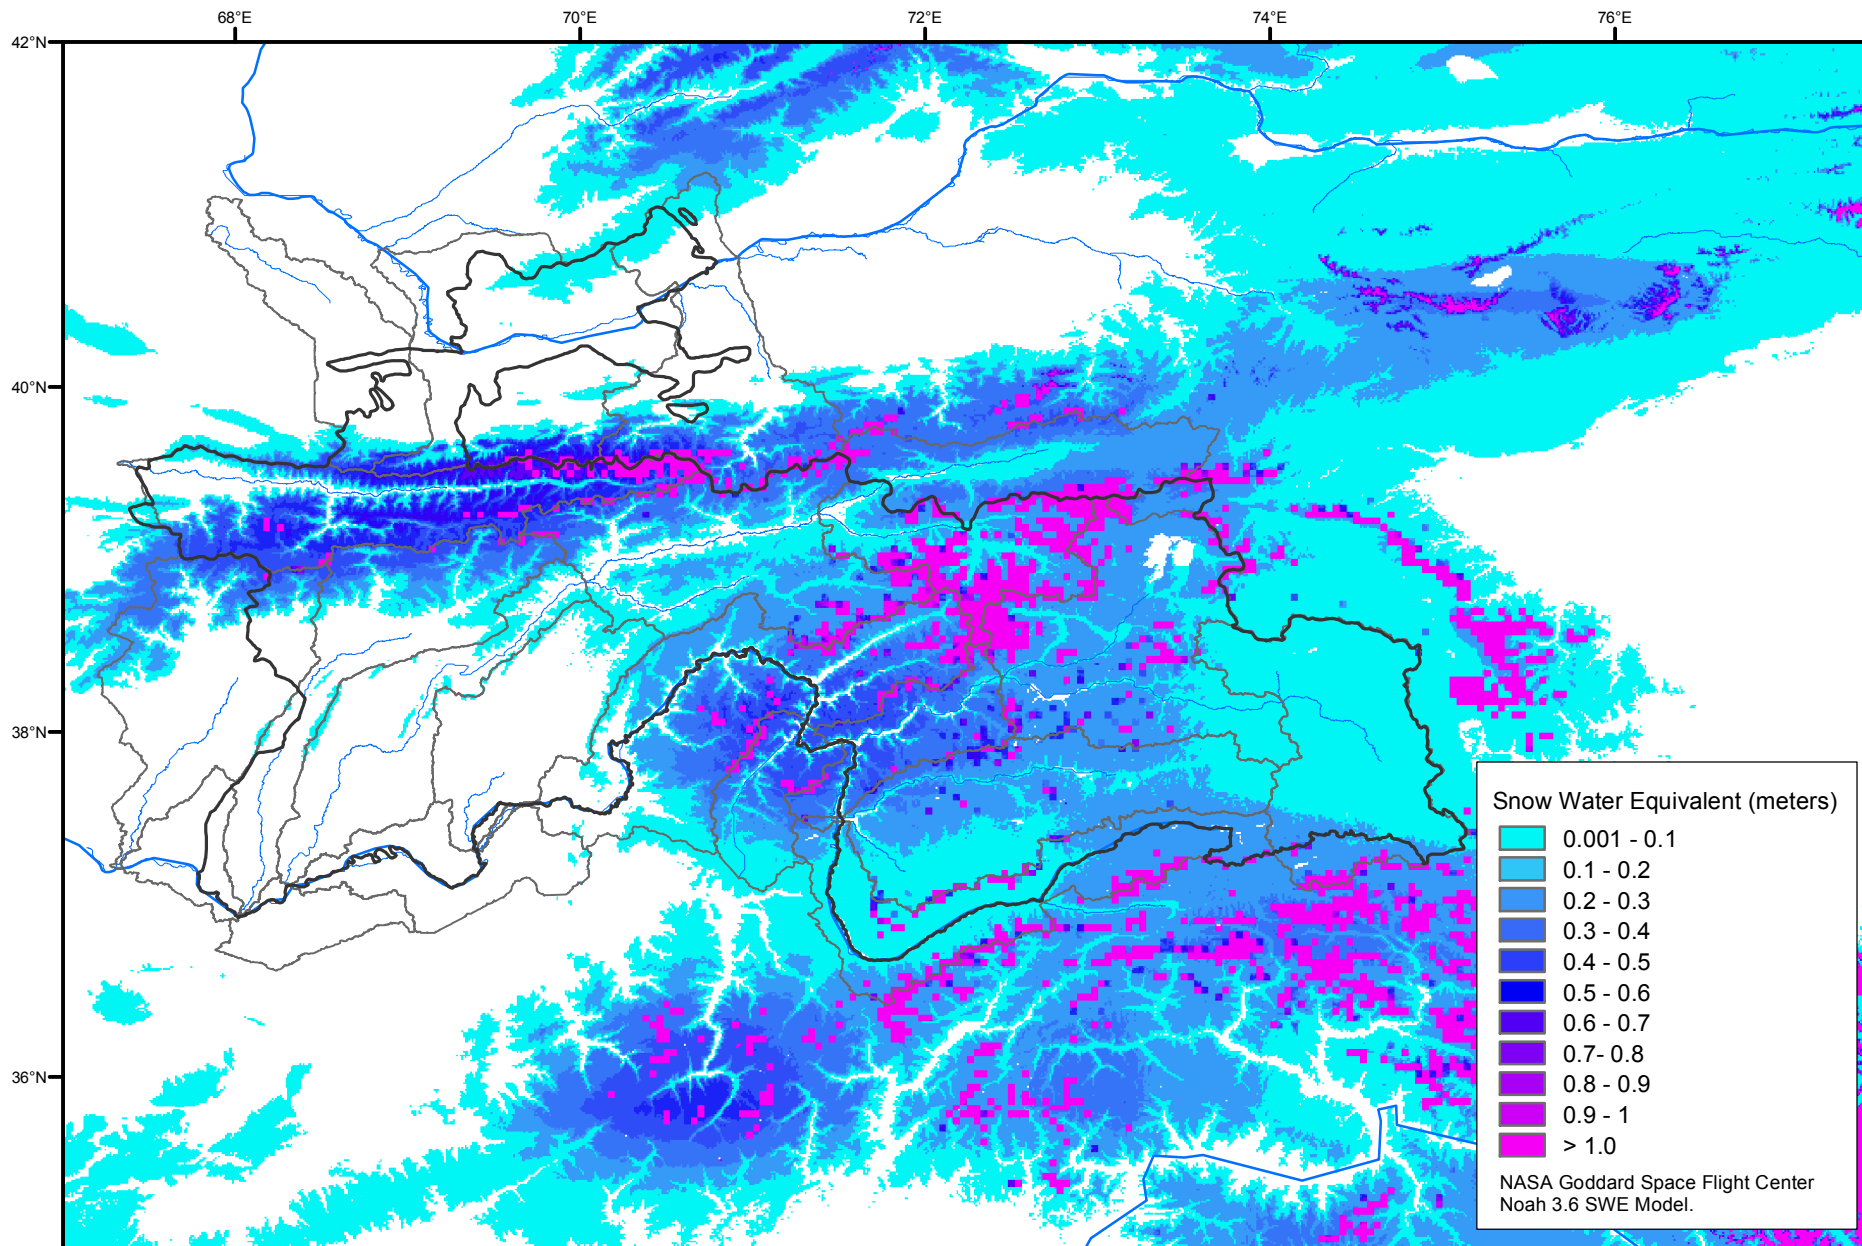

# Snow Water Equivalent by Basin

December 18, 2004

Map created by USGS/EROS