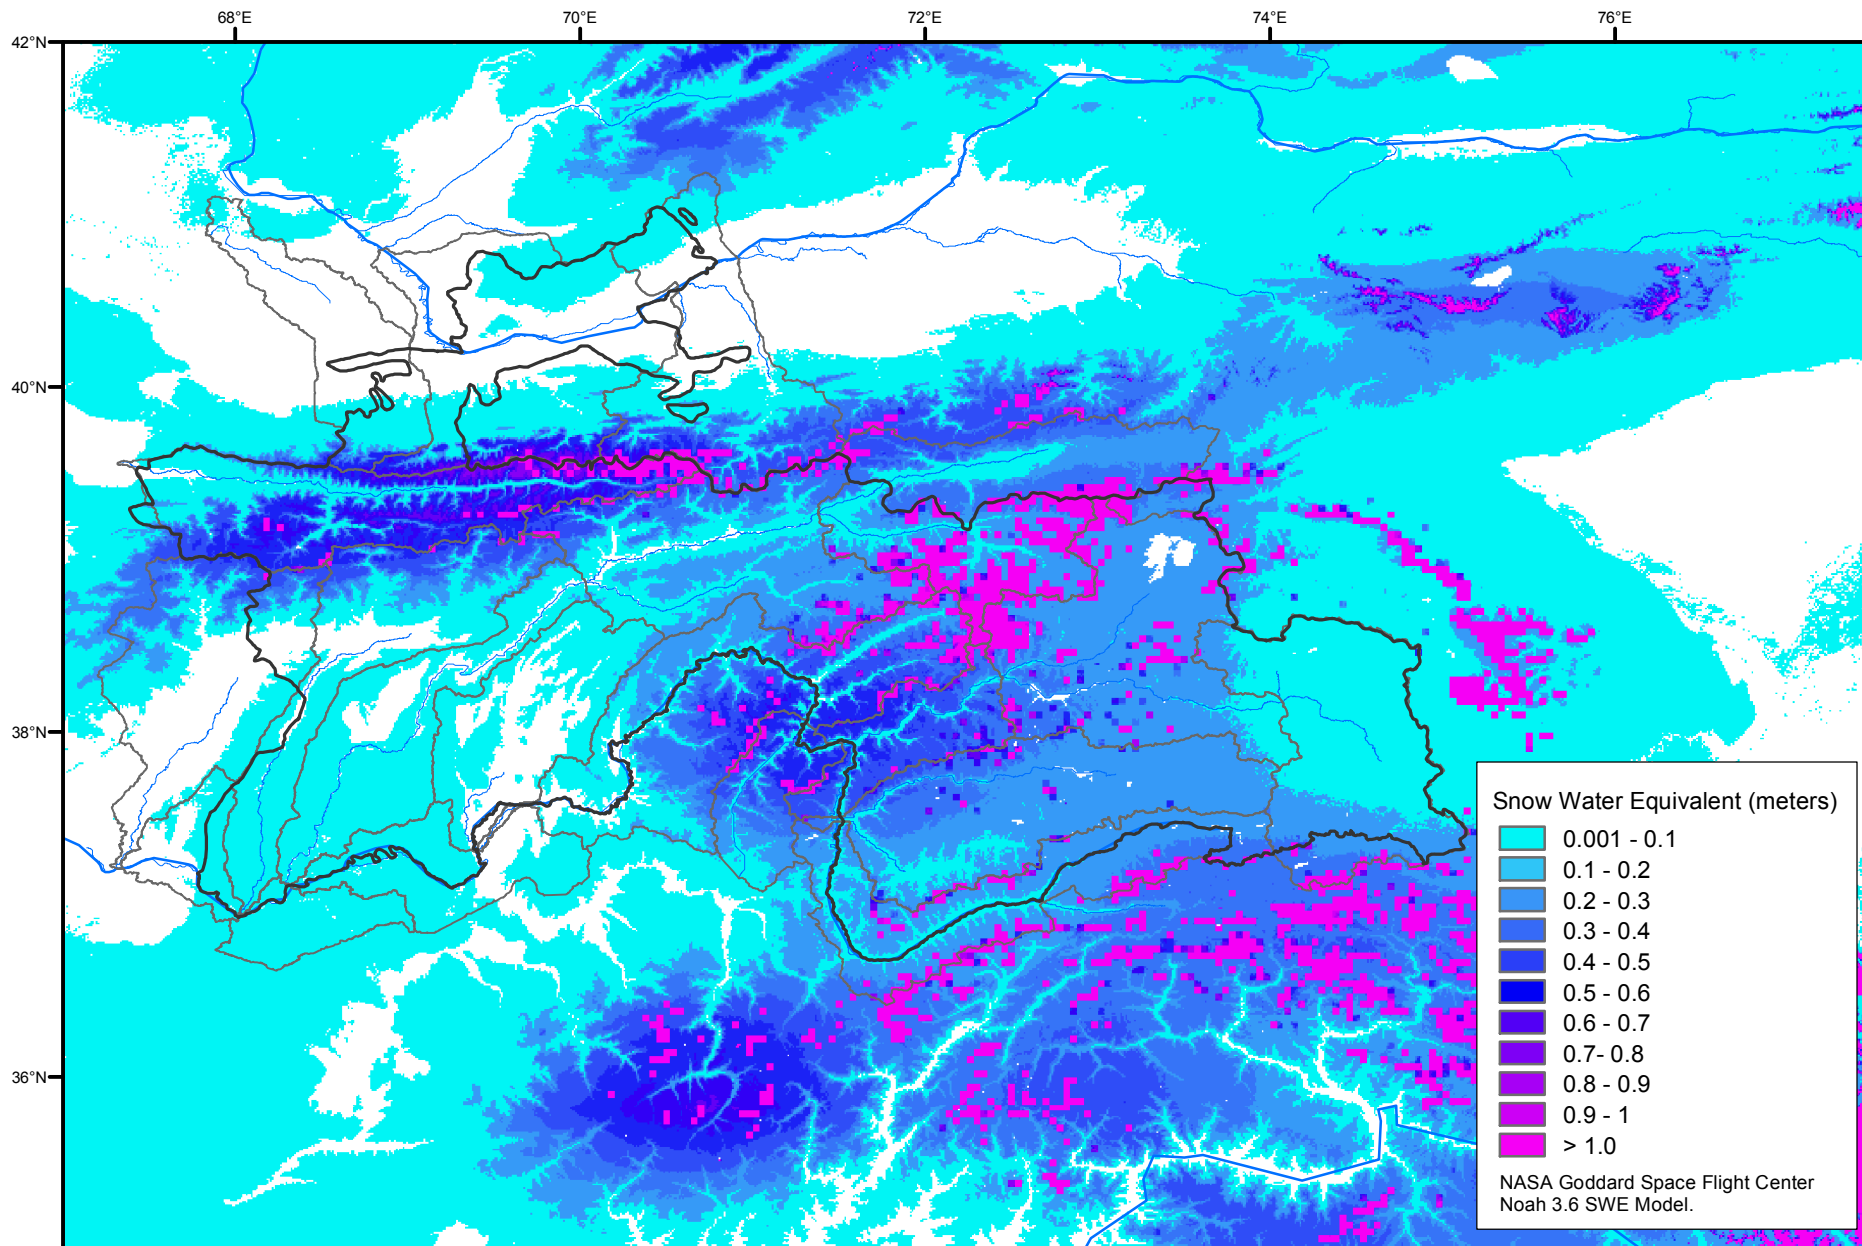

Snow Water Equivalent by Basin

January 01, 2005

Map created by USGS/EROS