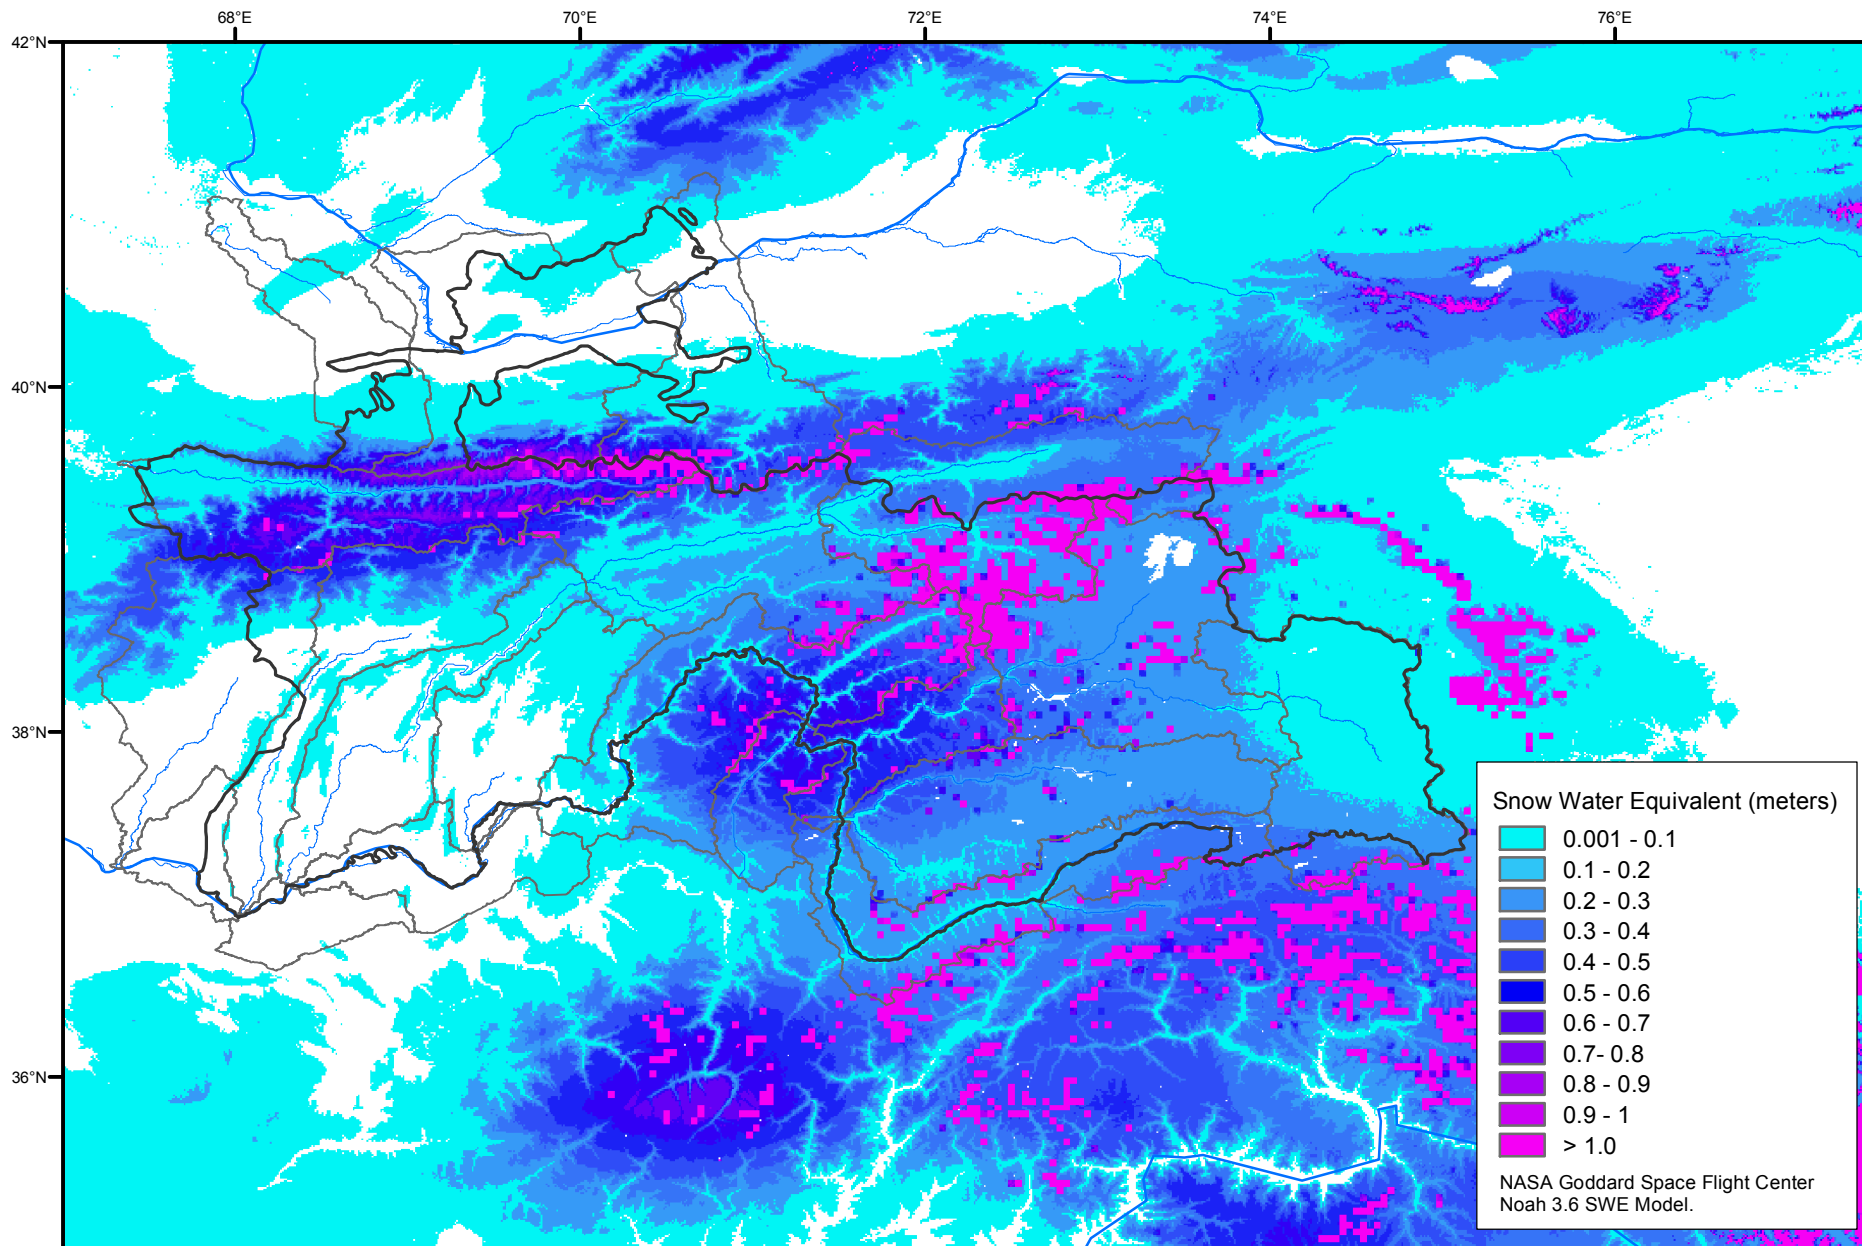

Snow Water Equivalent by Basin

January 17, 2005

Map created by USGS/EROS