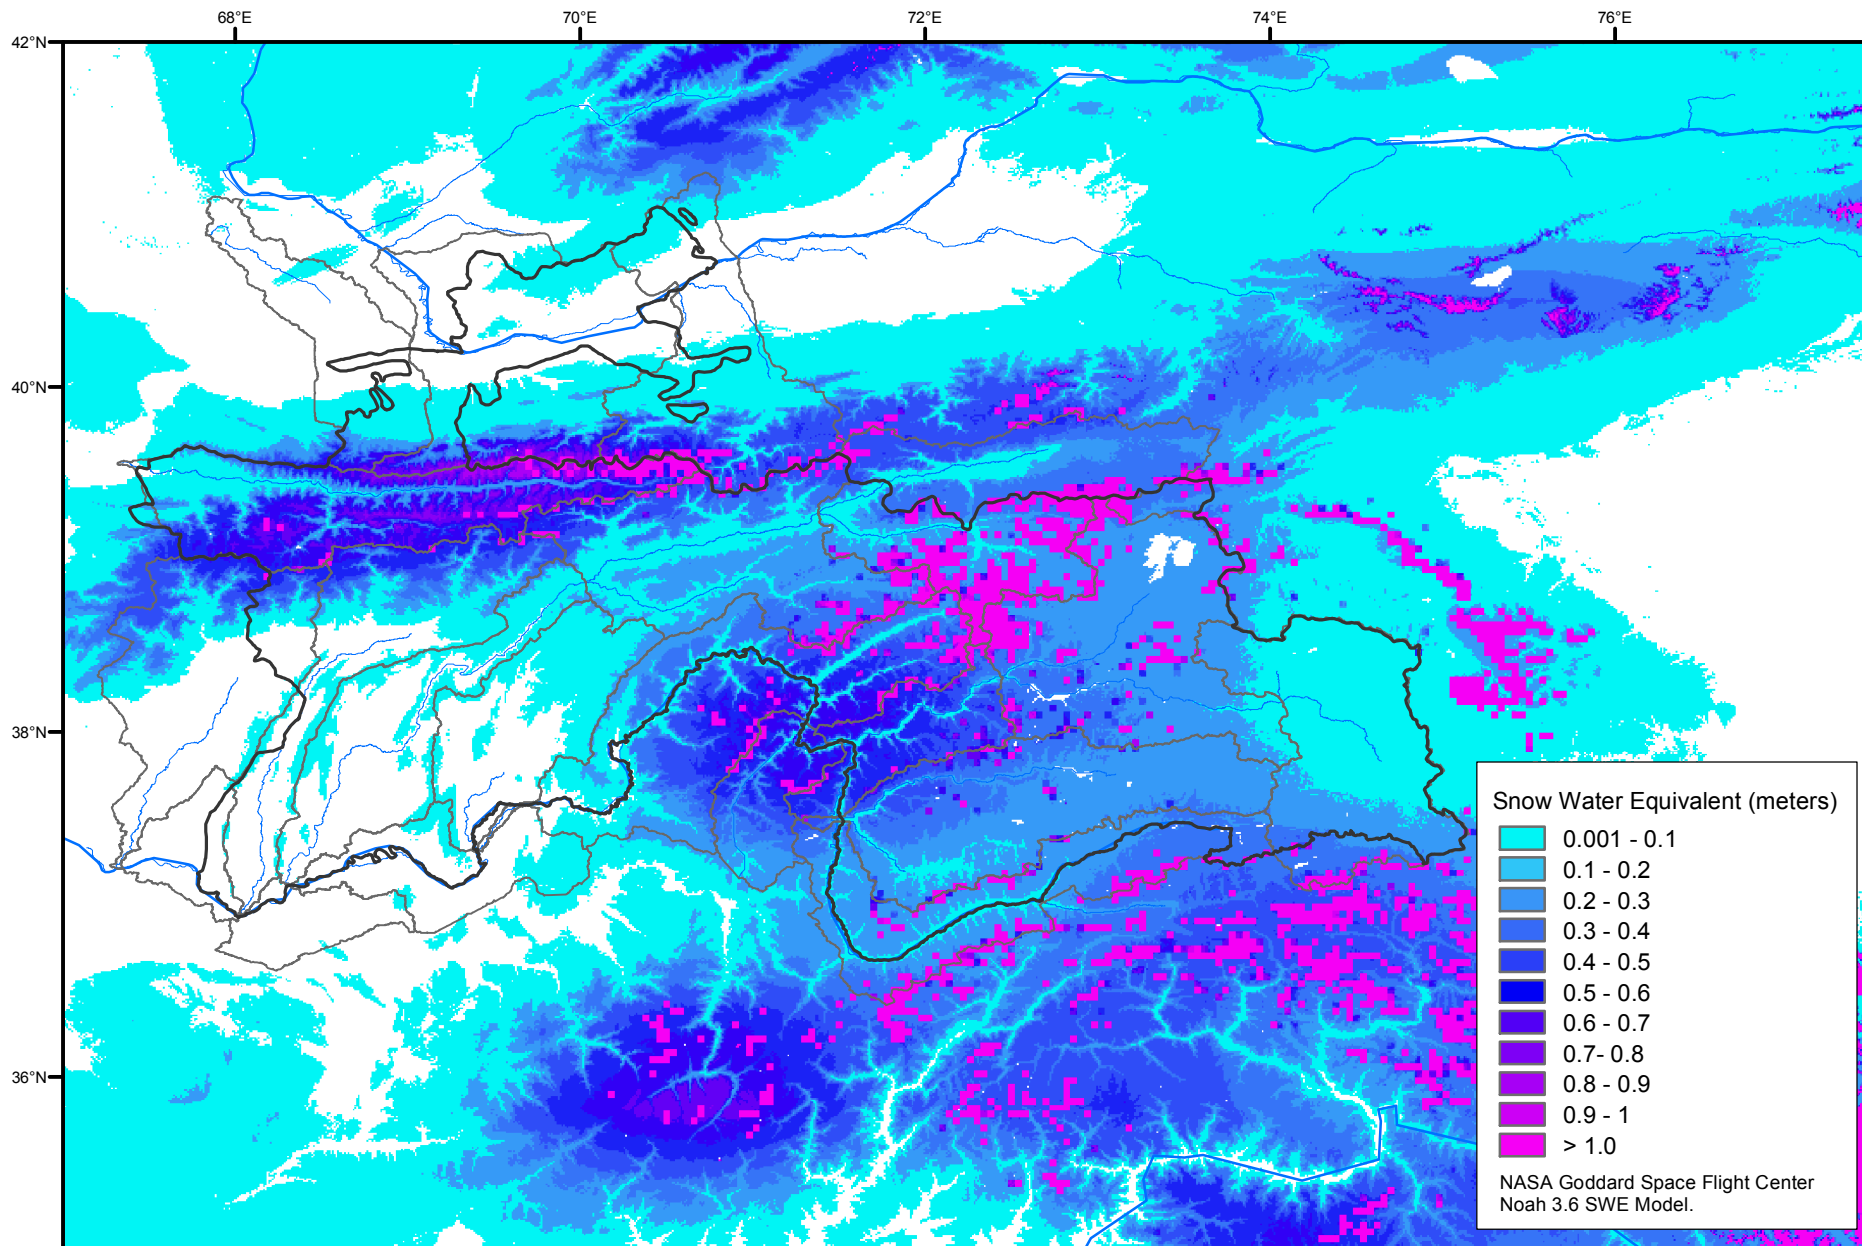

Snow Water Equivalent by Basin

January 19, 2005

Map created by USGS/EROS