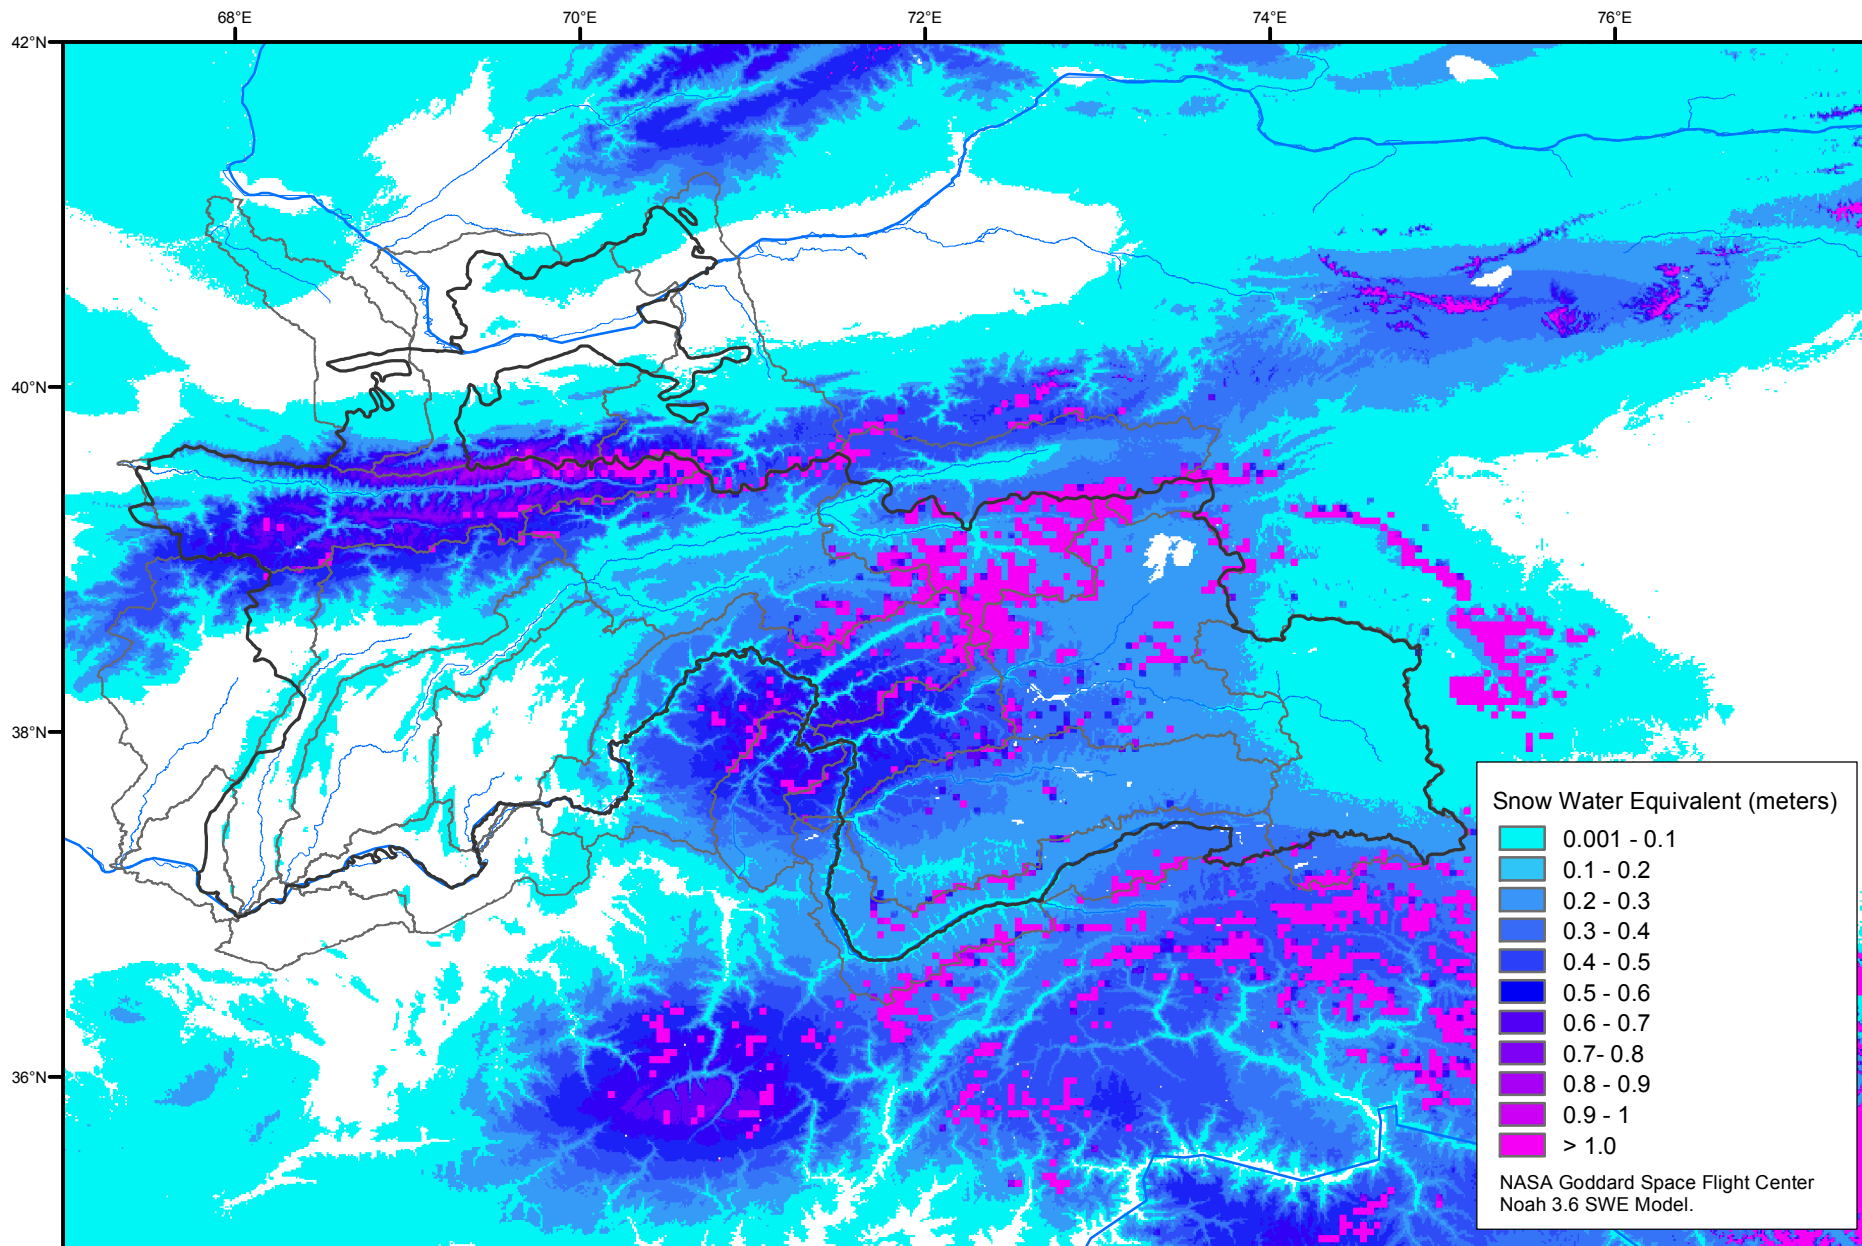

# Snow Water Equivalent by Basin

January 21, 2005

Map created by USGS/EROS