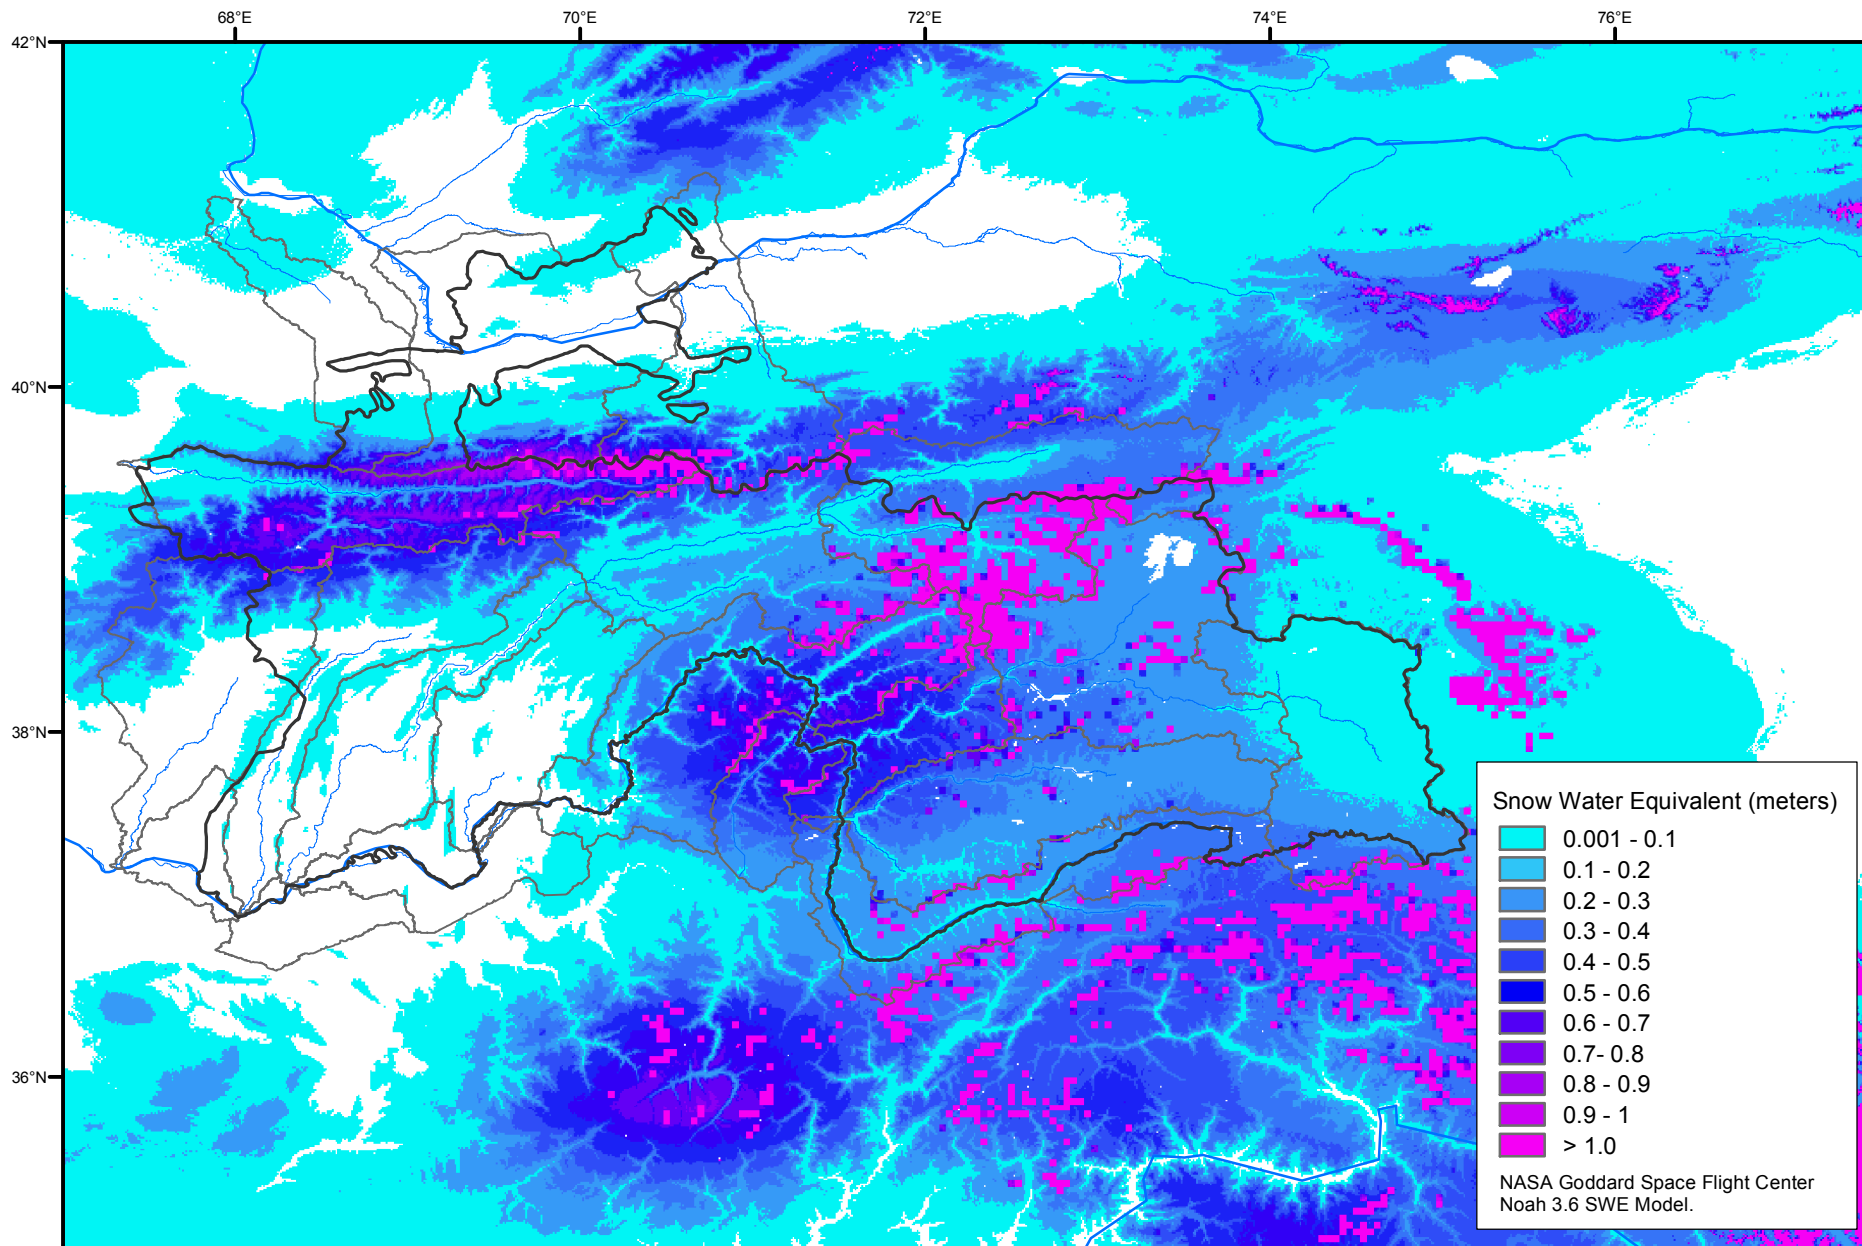

Snow Water Equivalent by Basin

January 24, 2005

Map created by USGS/EROS