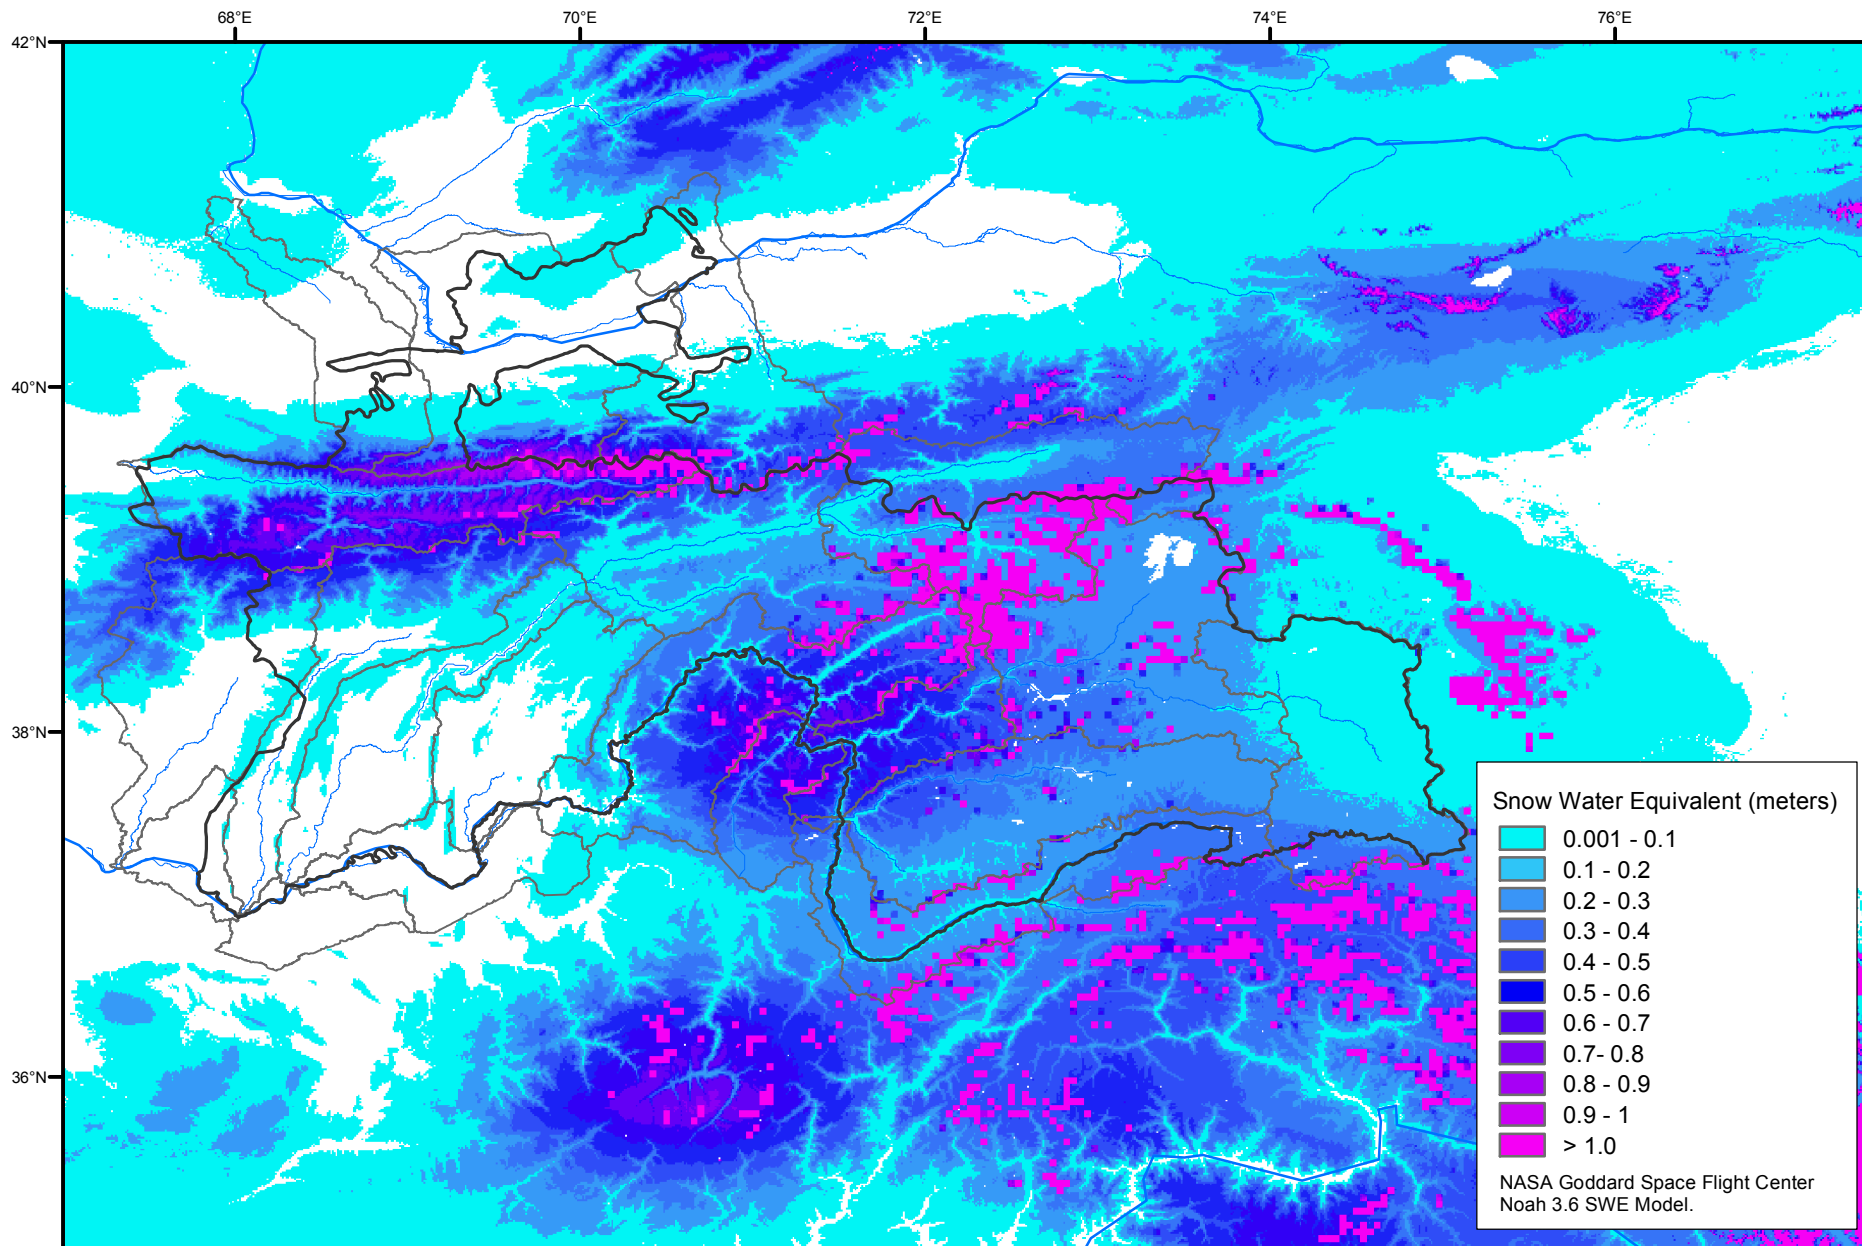

Snow Water Equivalent by Basin

January 25, 2005

Map created by USGS/EROS