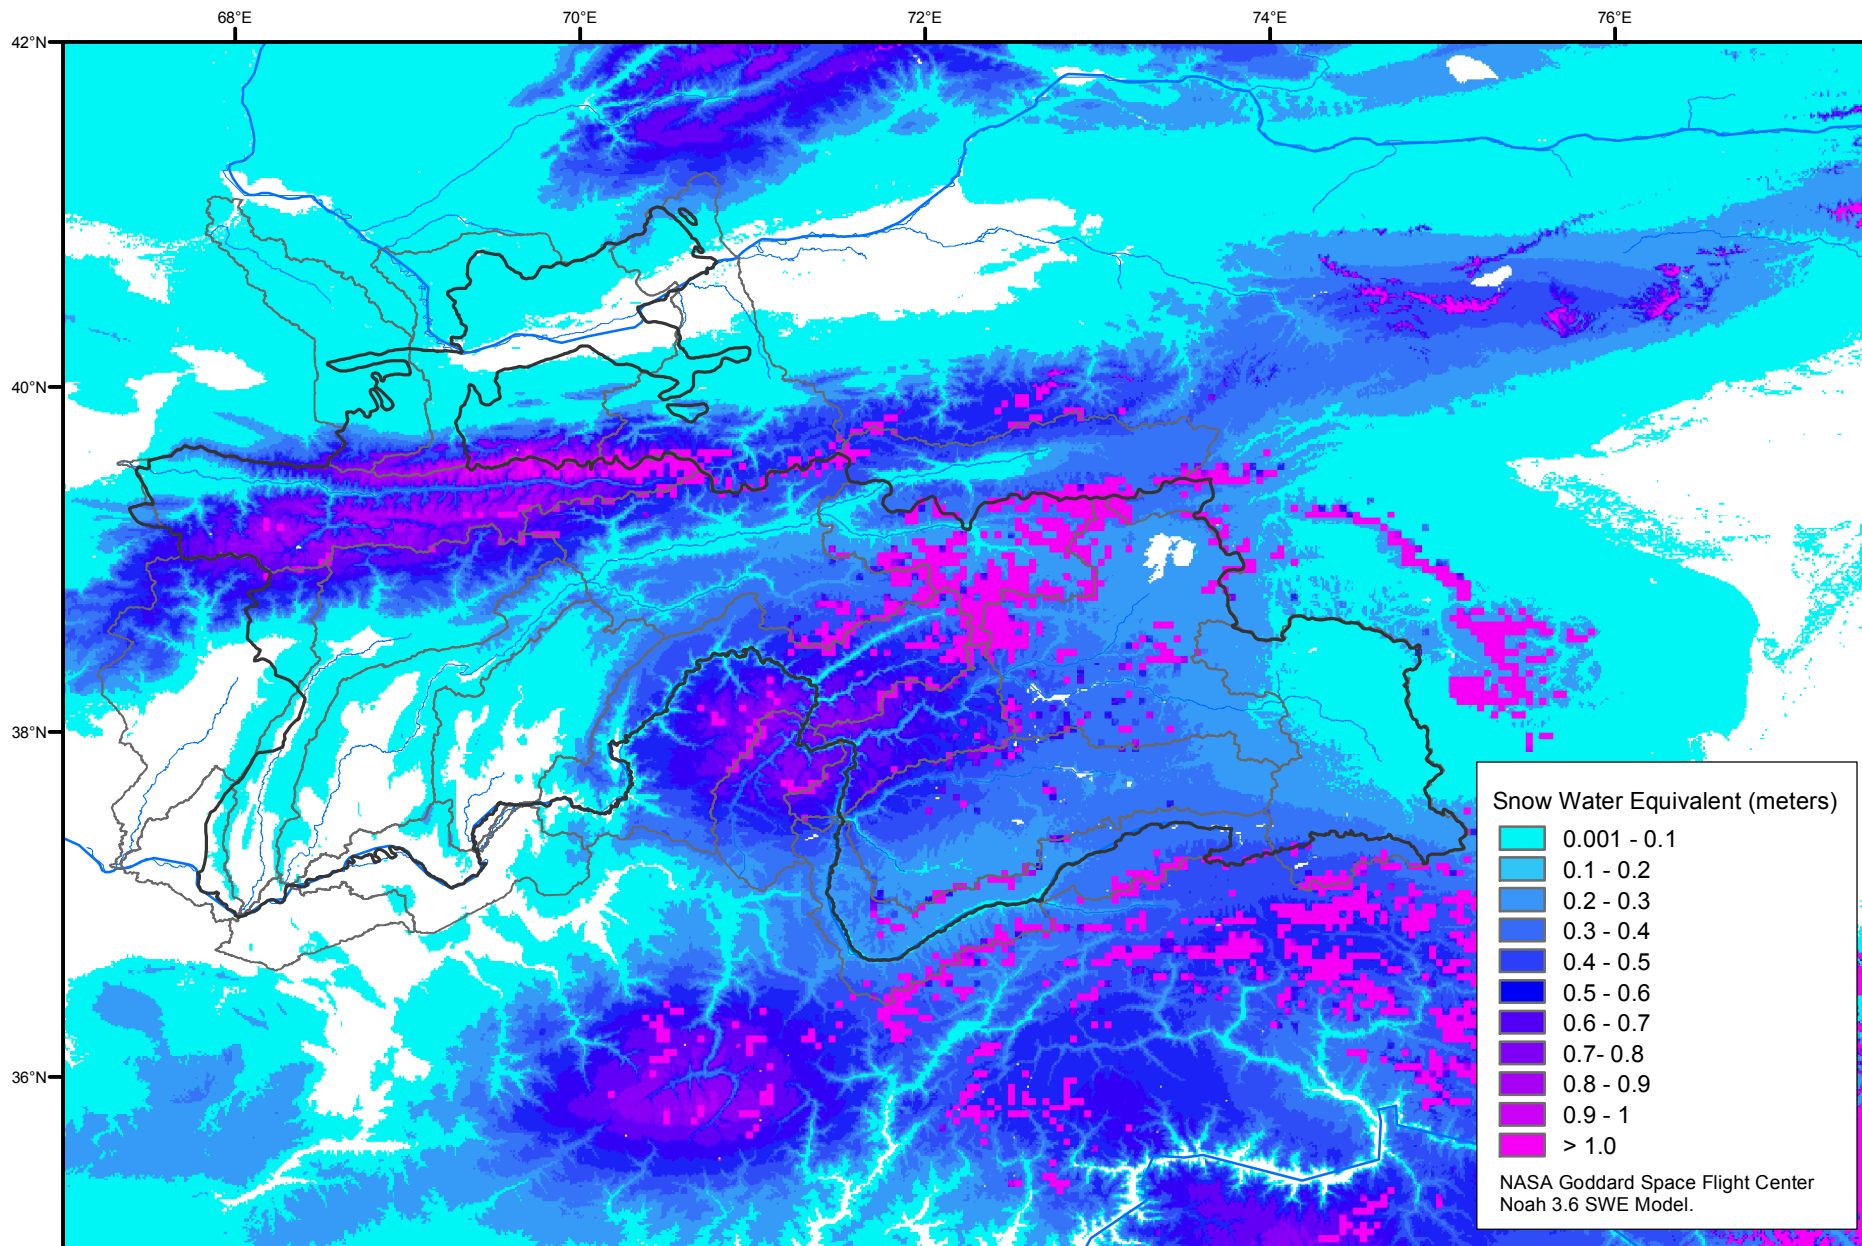

Snow Water Equivalent by Basin

February 07, 2005

Map created by USGS/EROS