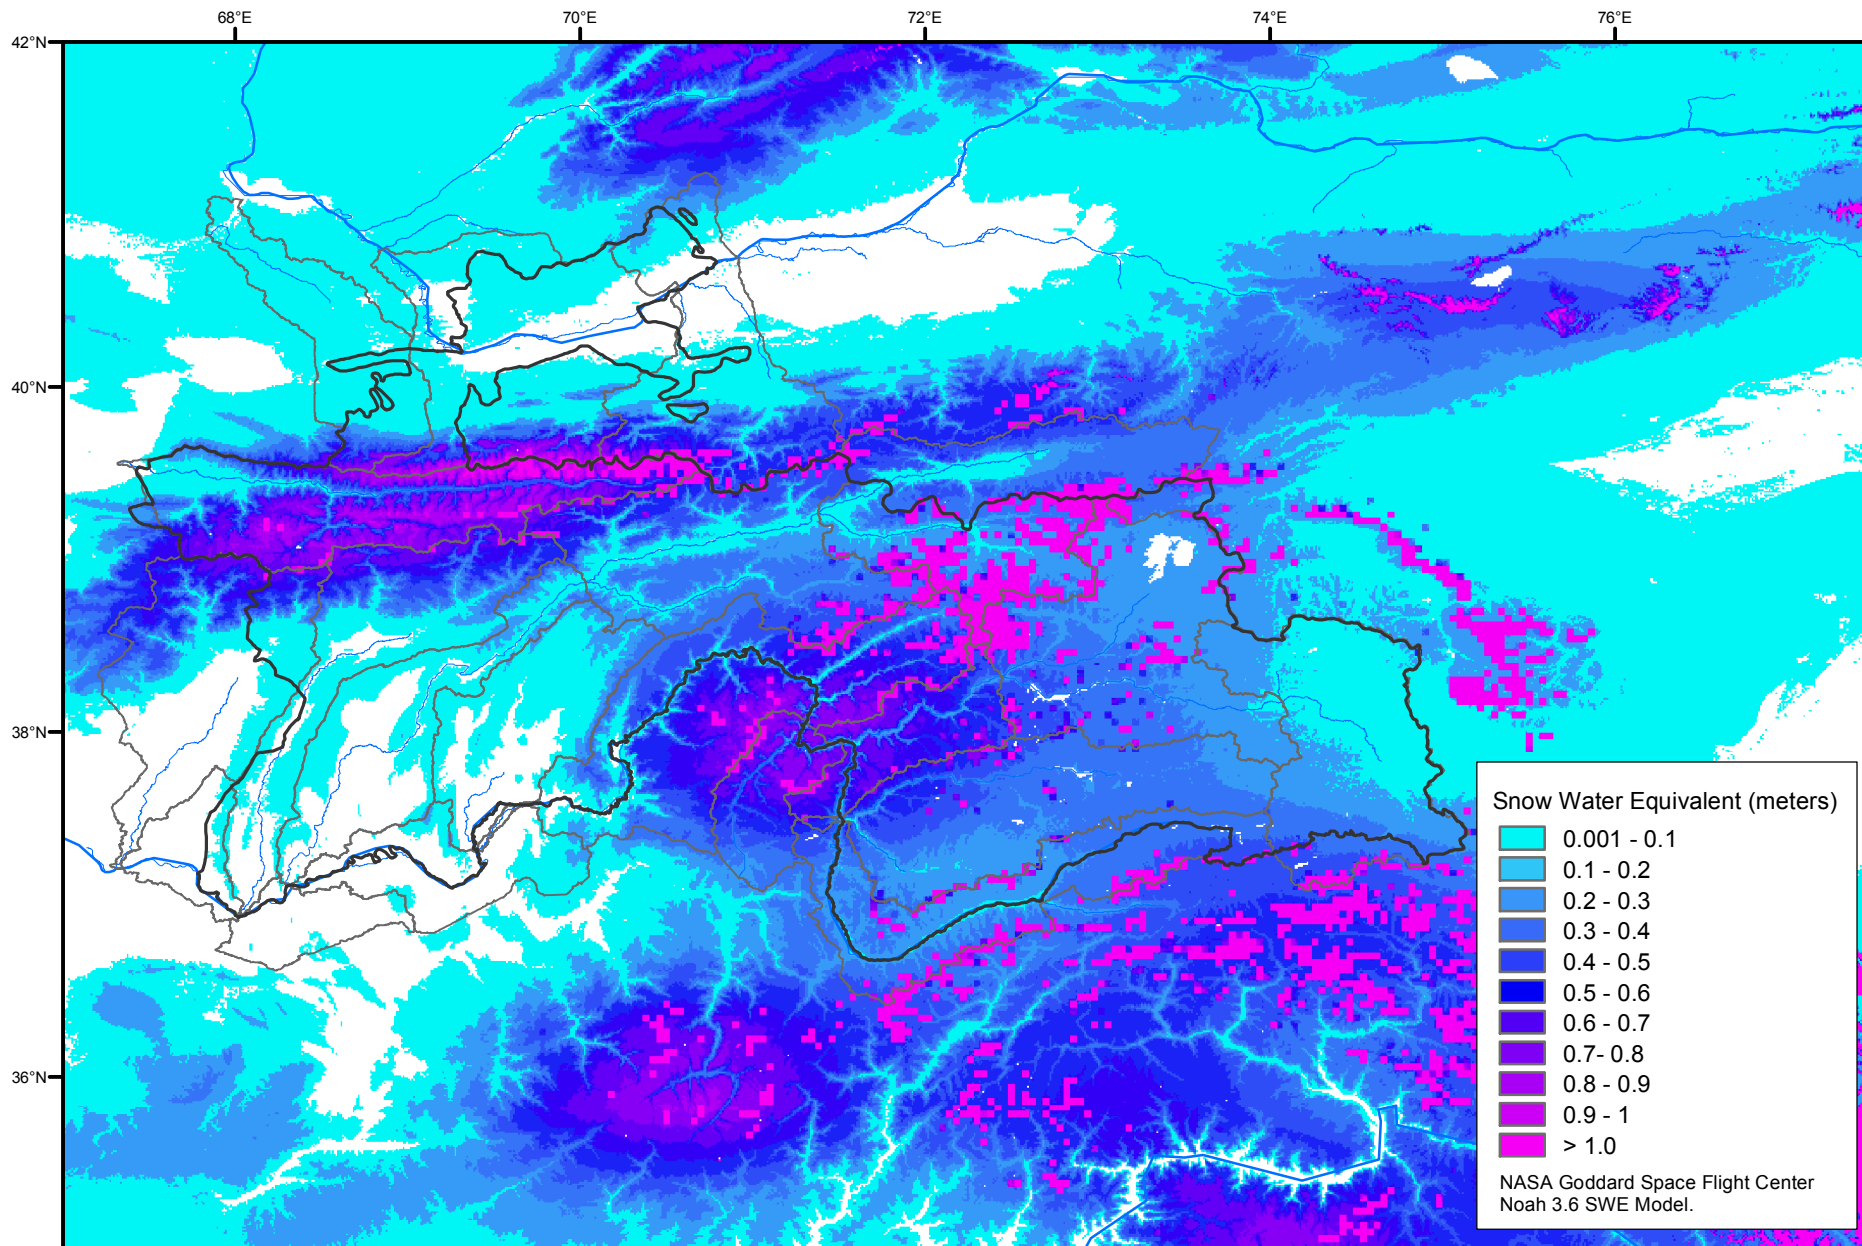

# Snow Water Equivalent by Basin

February 09, 2005

Map created by USGS/EROS