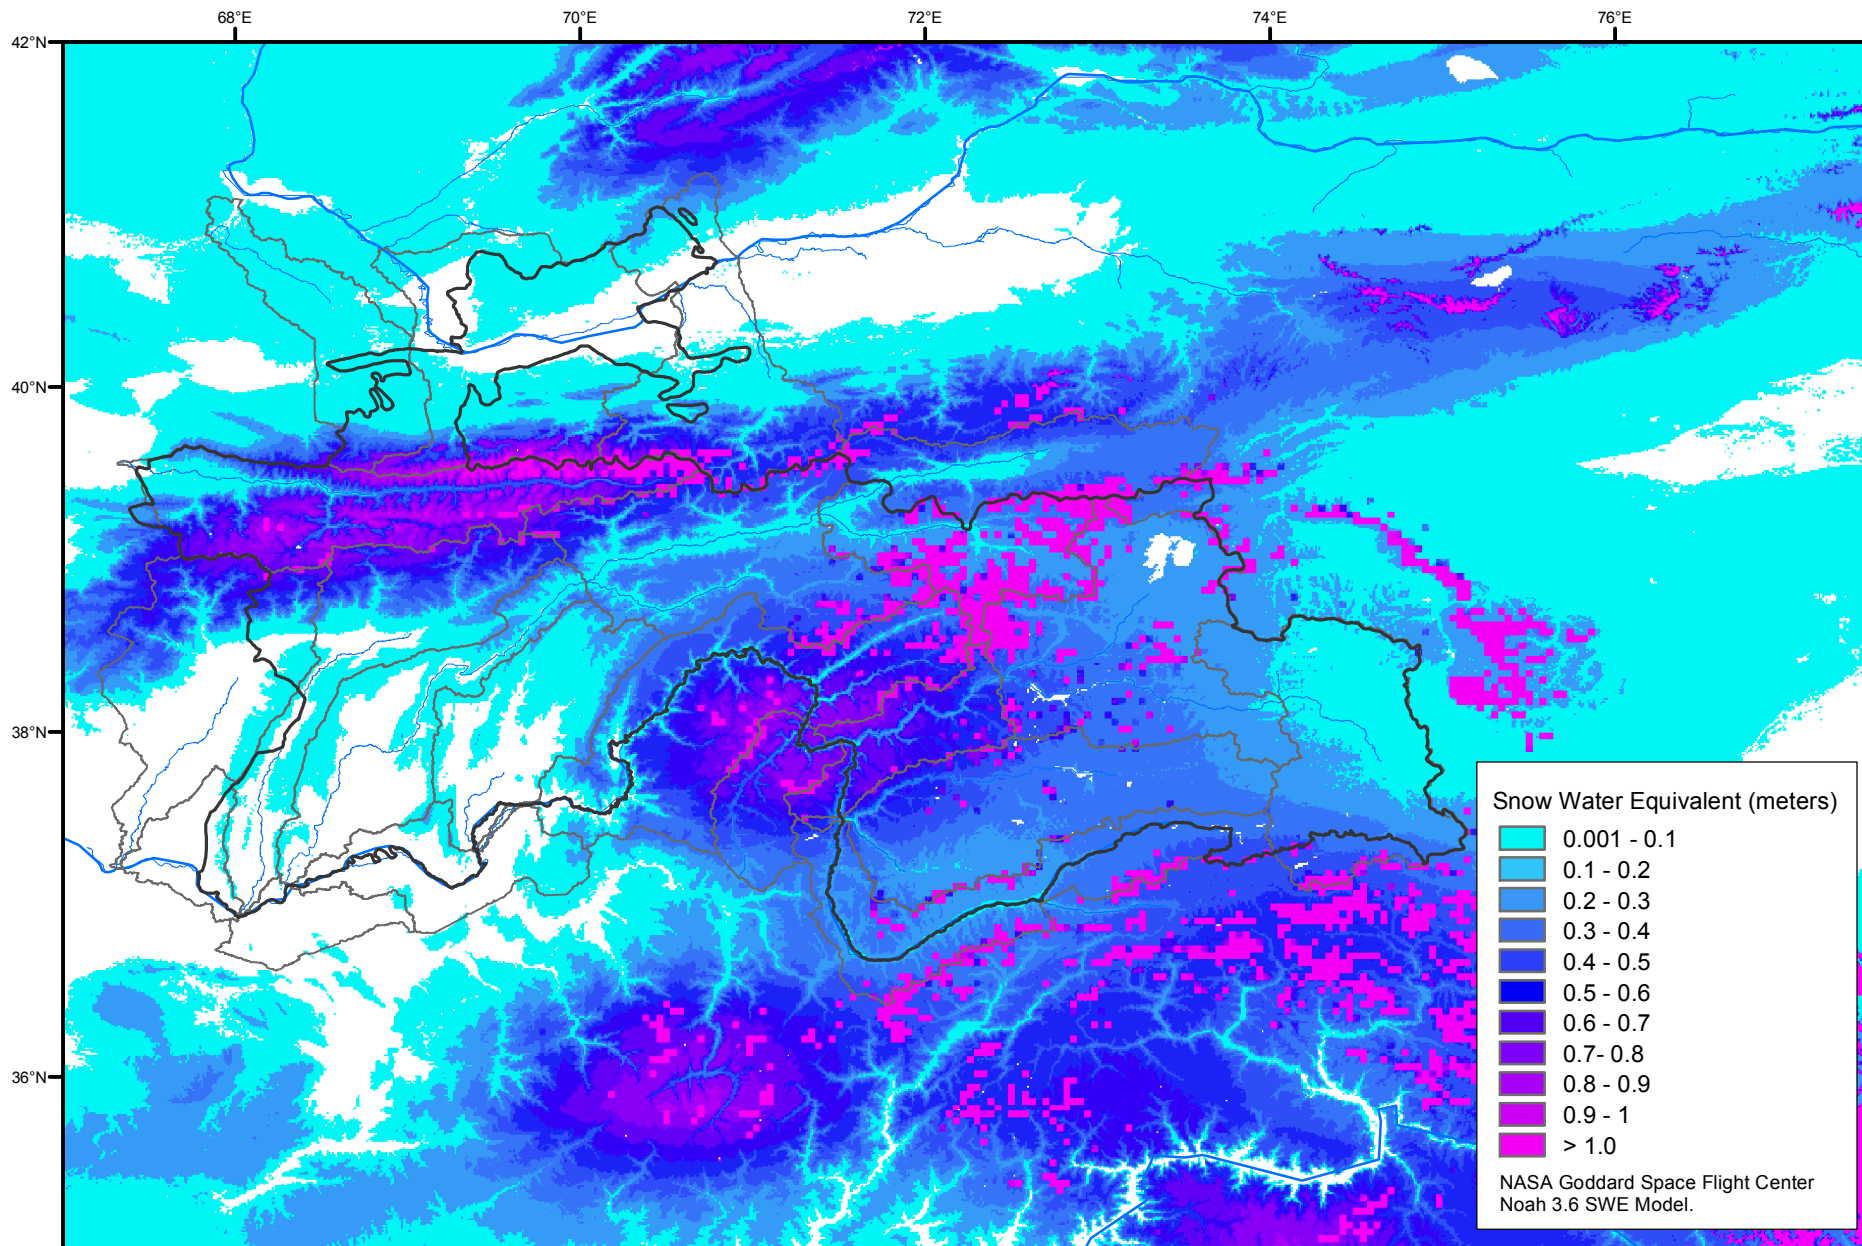

# Snow Water Equivalent by Basin

February 10, 2005

Map created by USGS/EROS