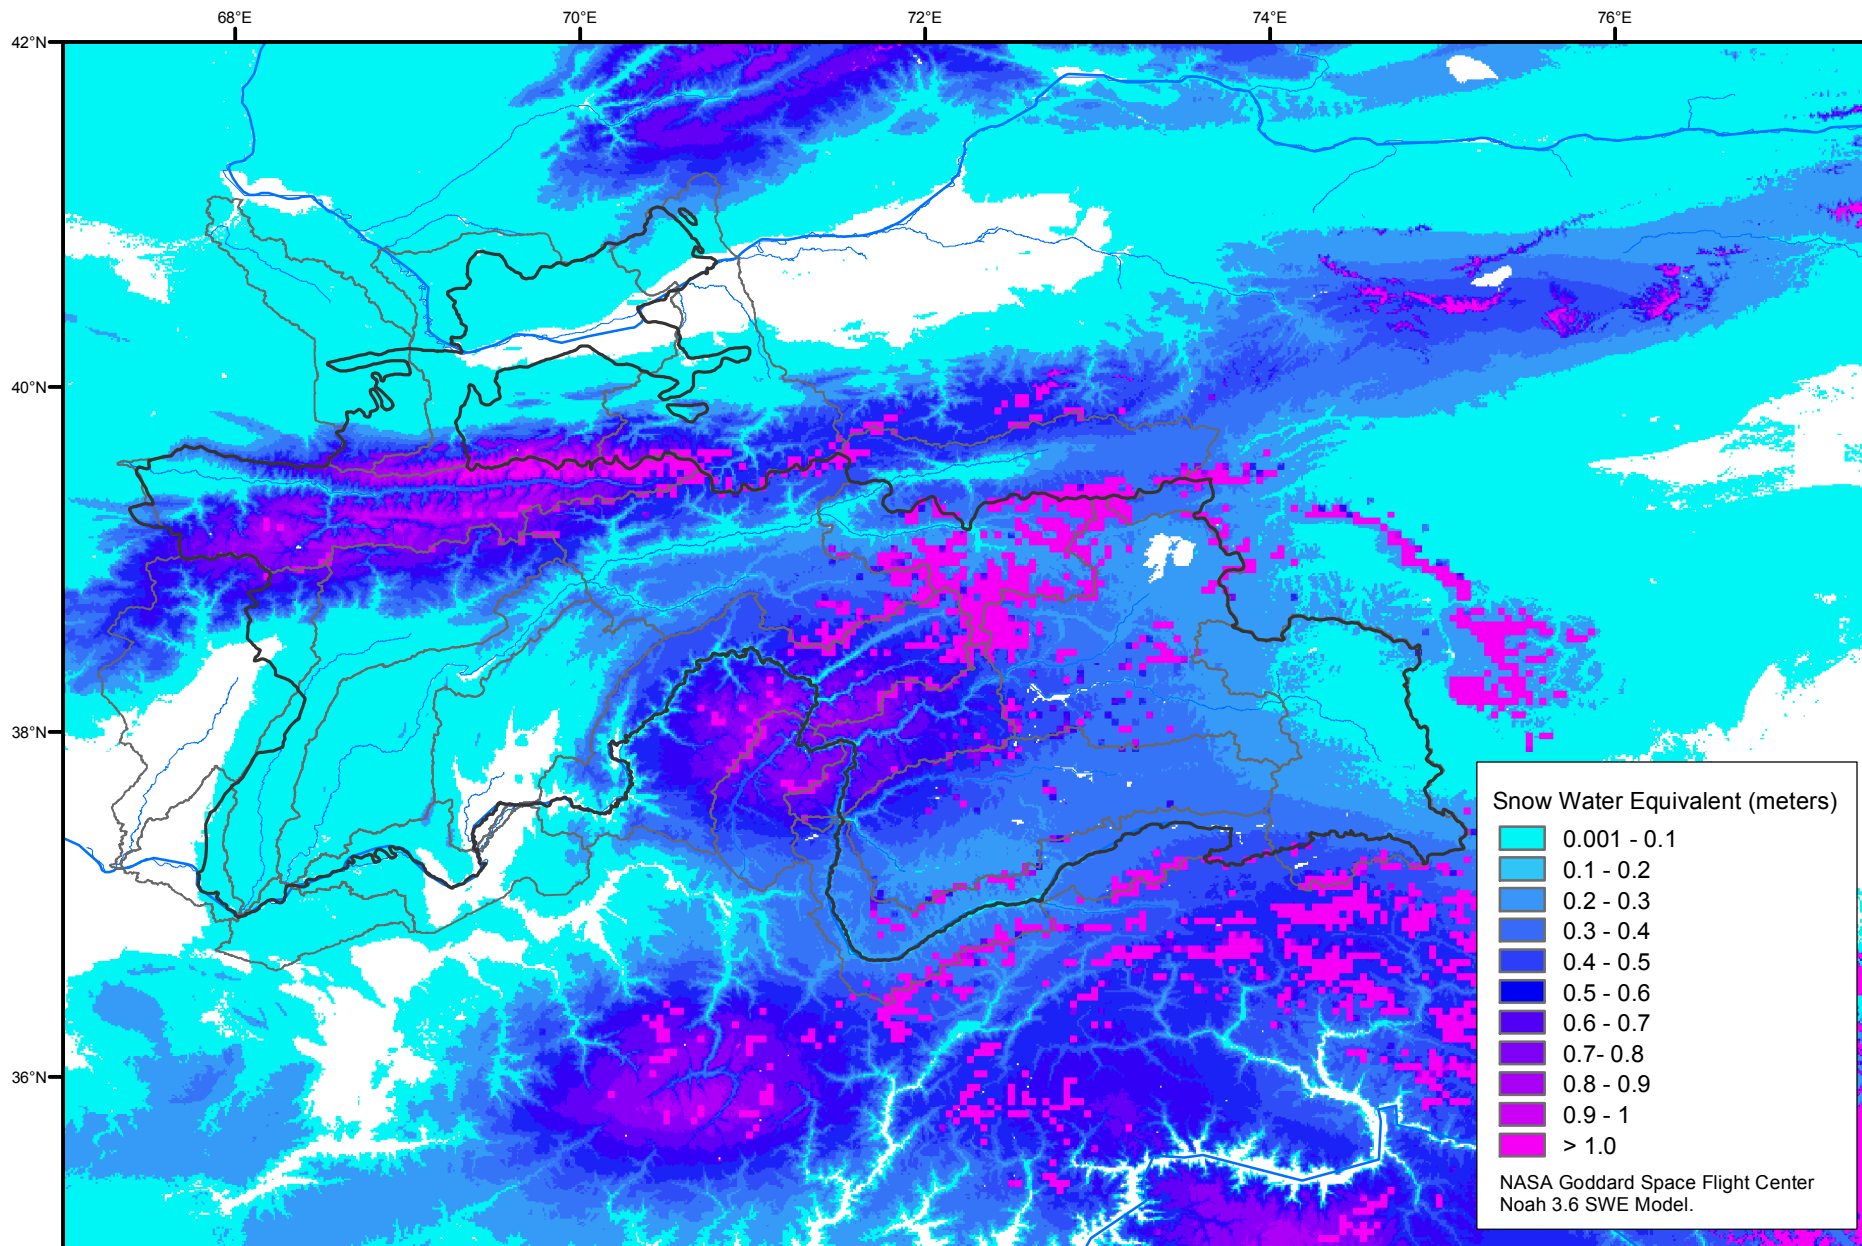

Snow Water Equivalent by Basin

February 12, 2005

Map created by USGS/EROS