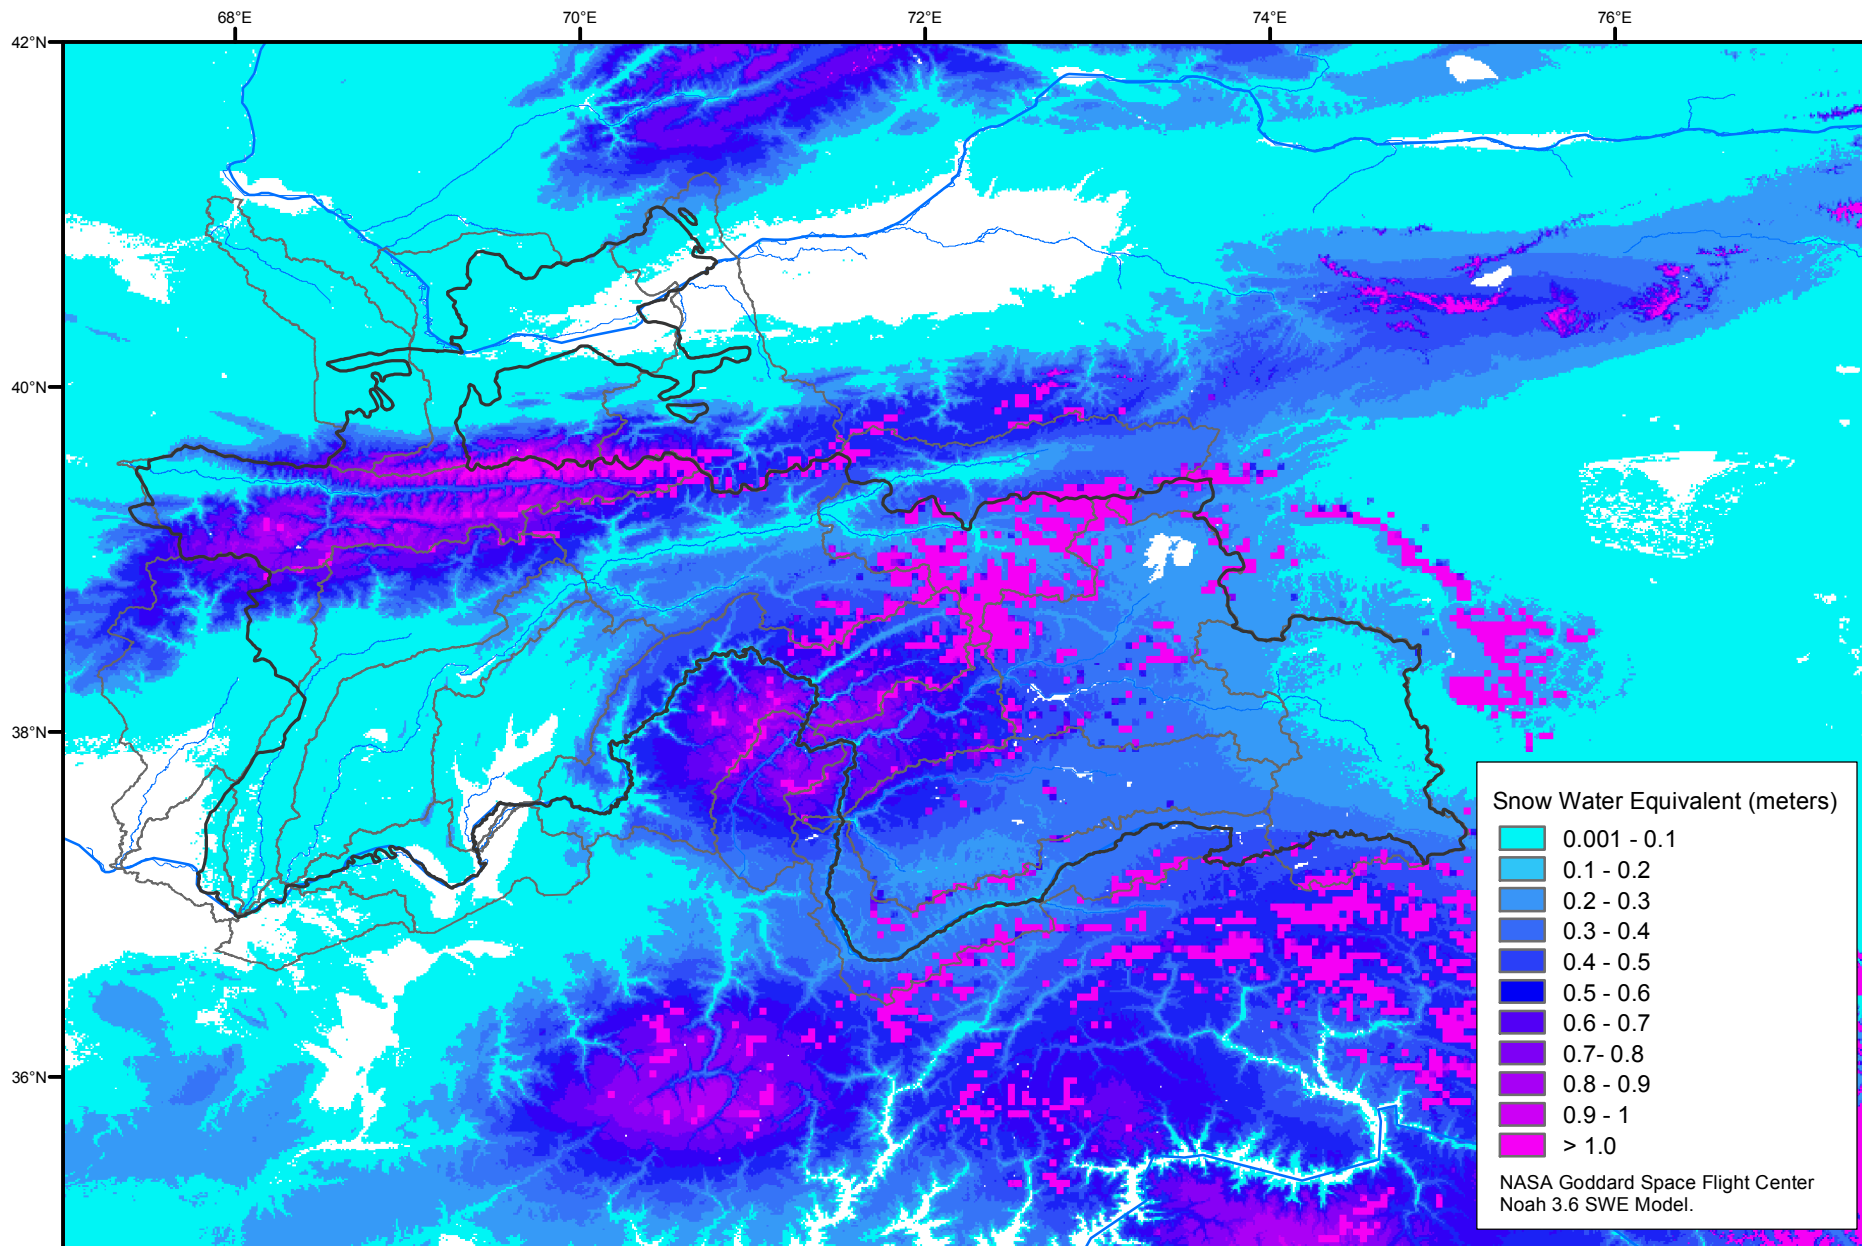

# Snow Water Equivalent by Basin

February 16, 2005

Map created by USGS/EROS