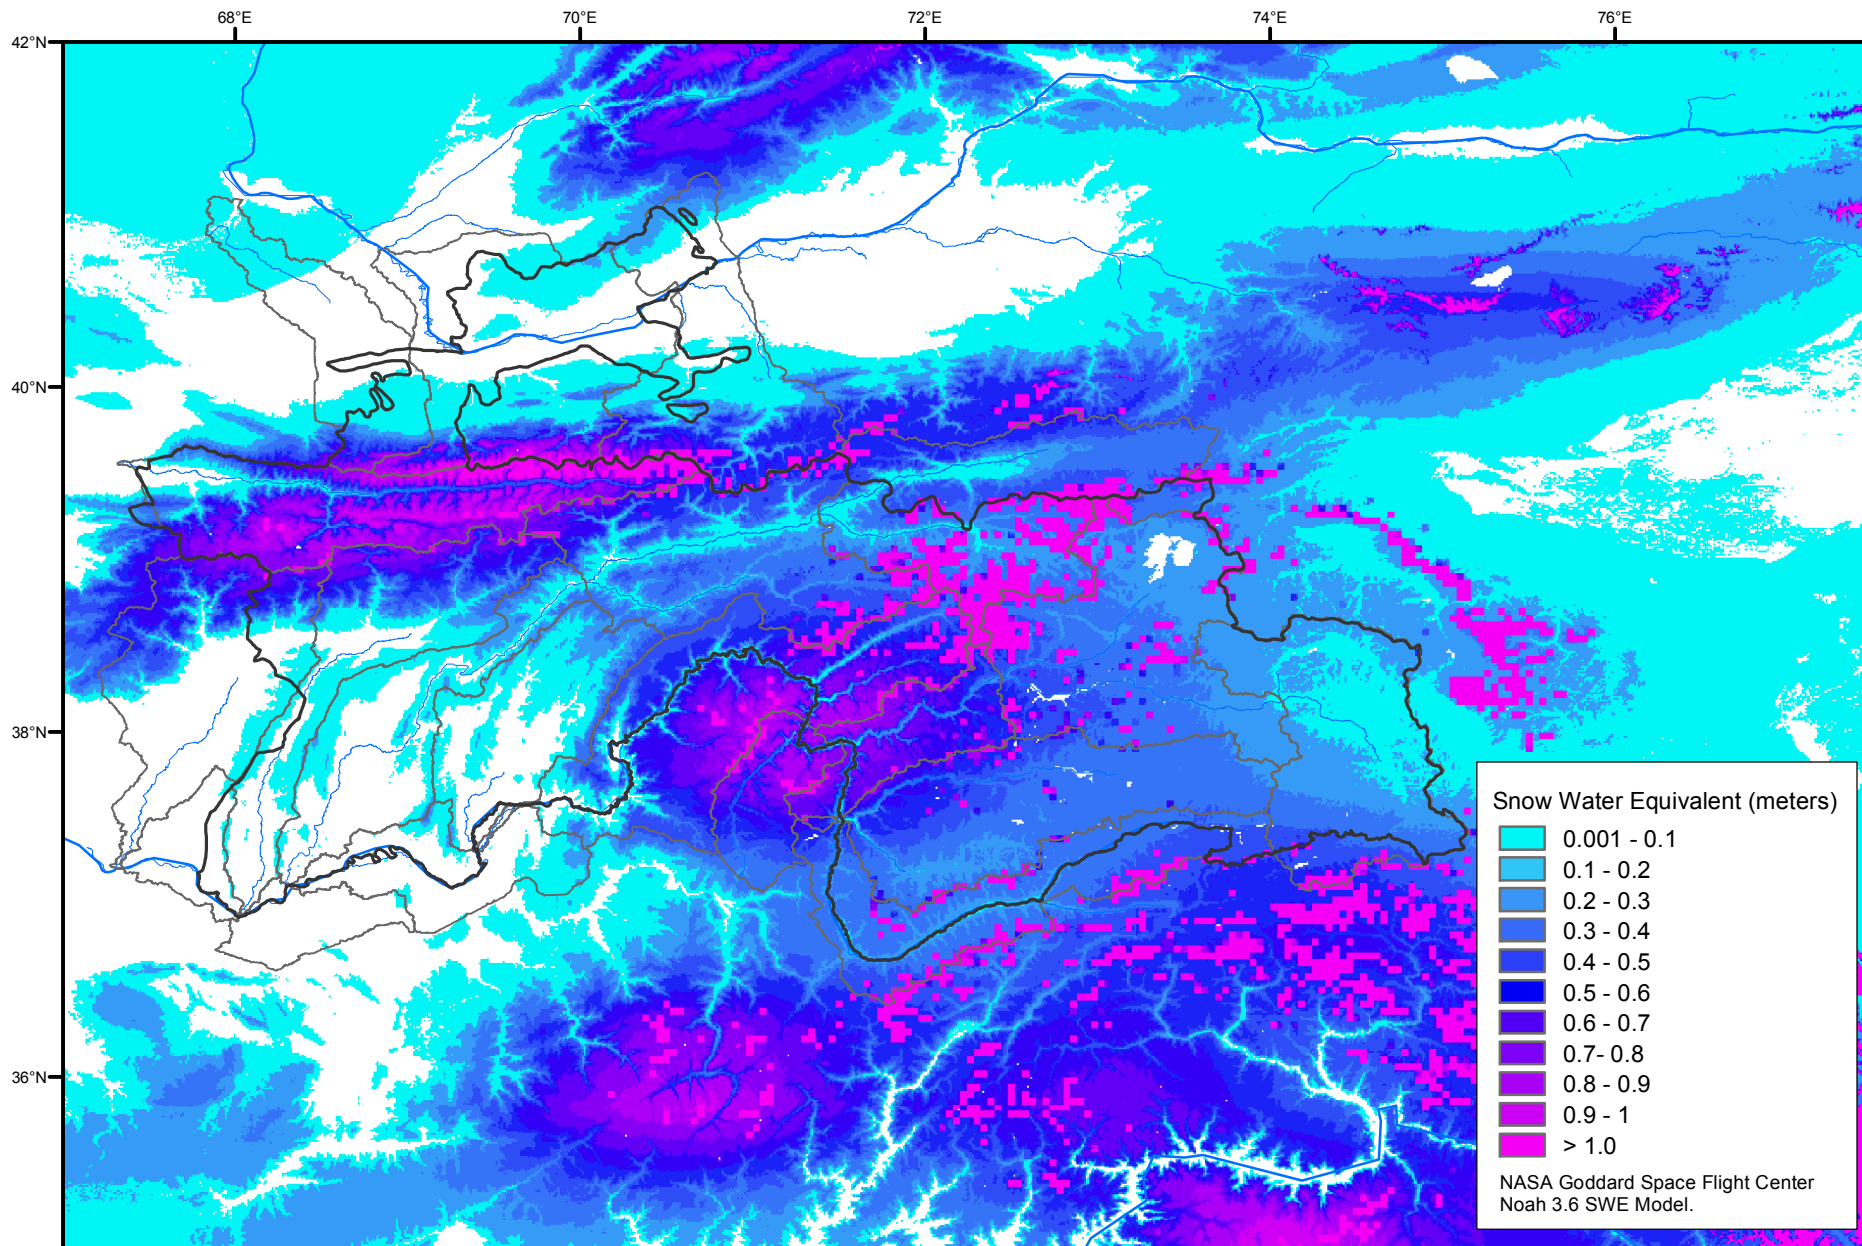

Snow Water Equivalent by Basin

February 24, 2005

Map created by USGS/EROS