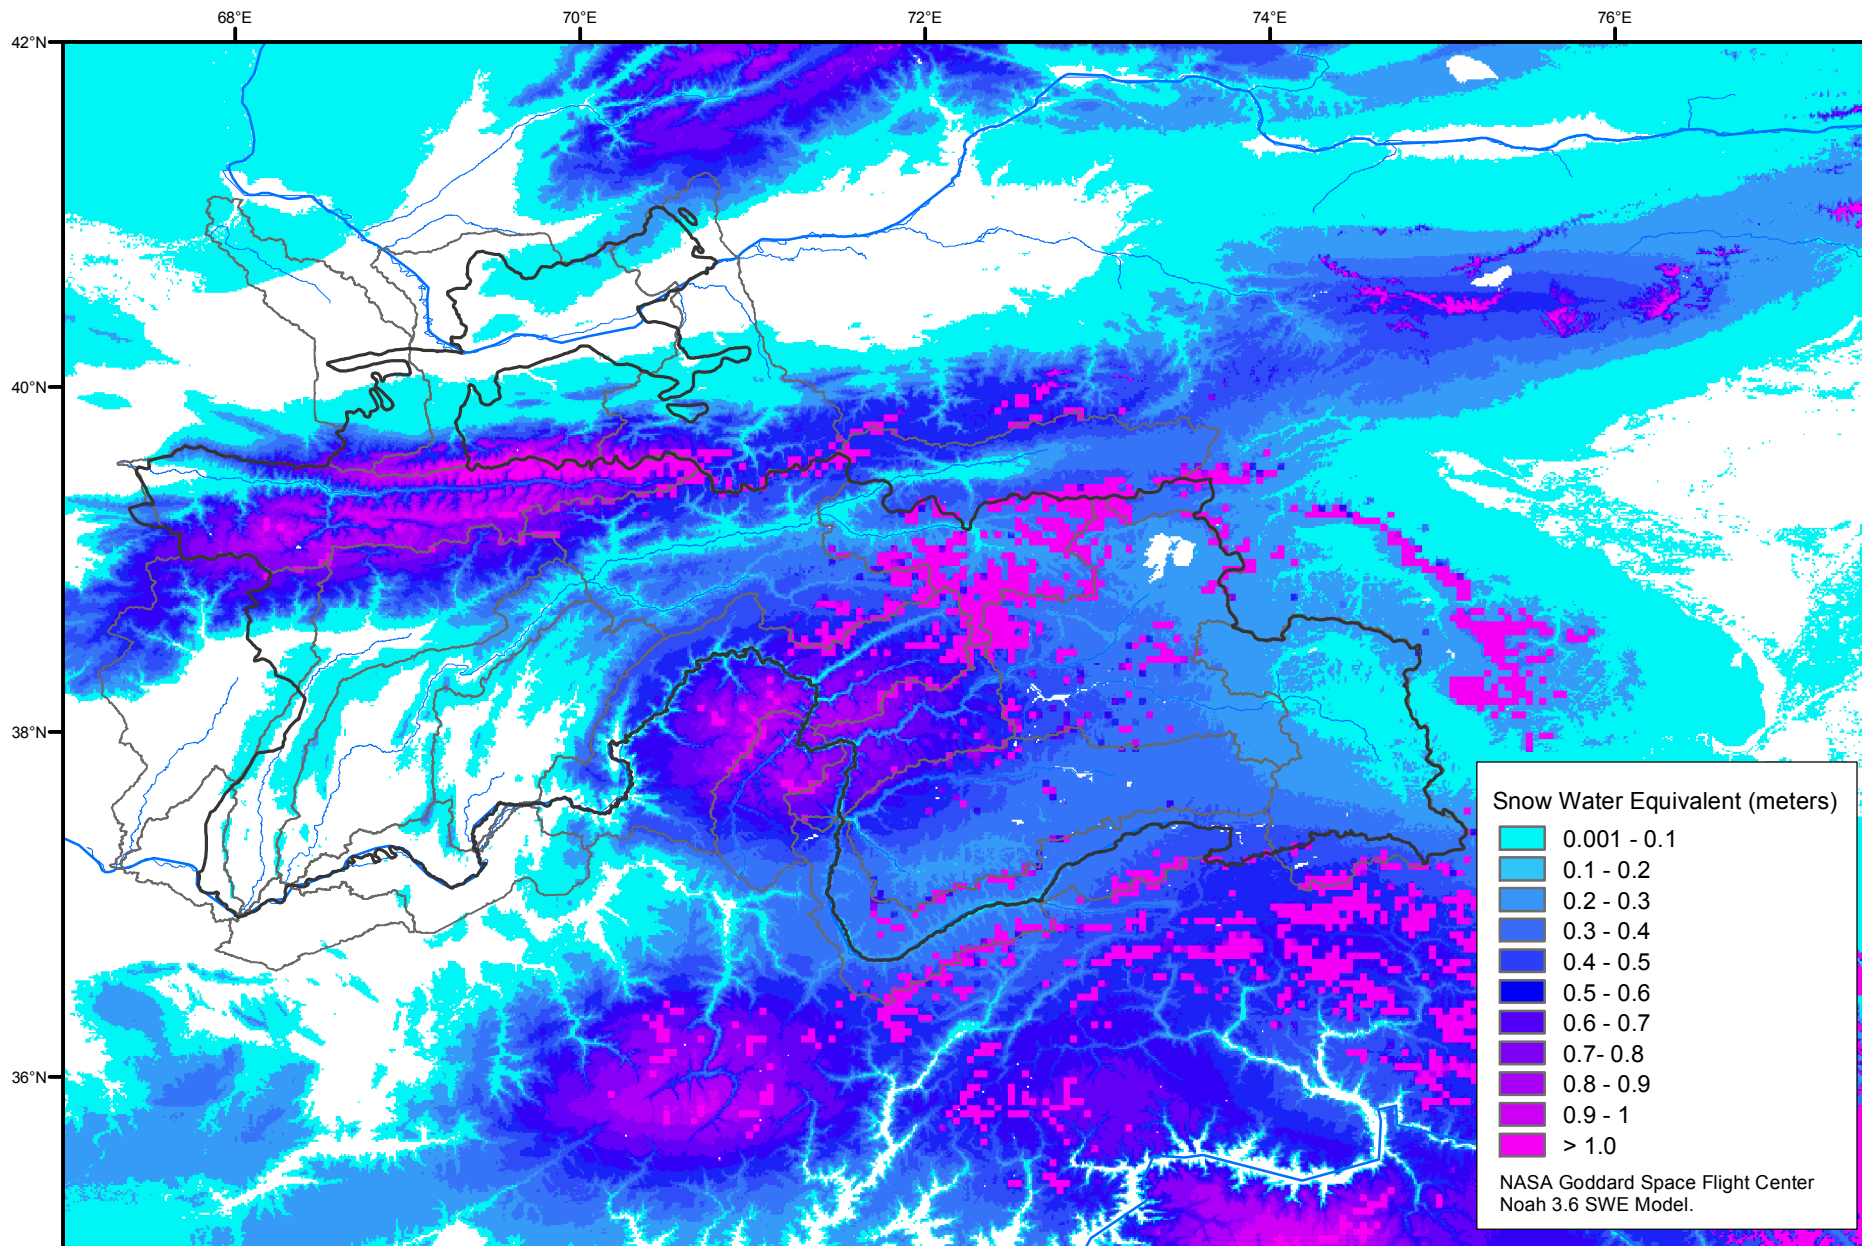

Snow Water Equivalent by Basin

February 25, 2005

Map created by USGS/EROS