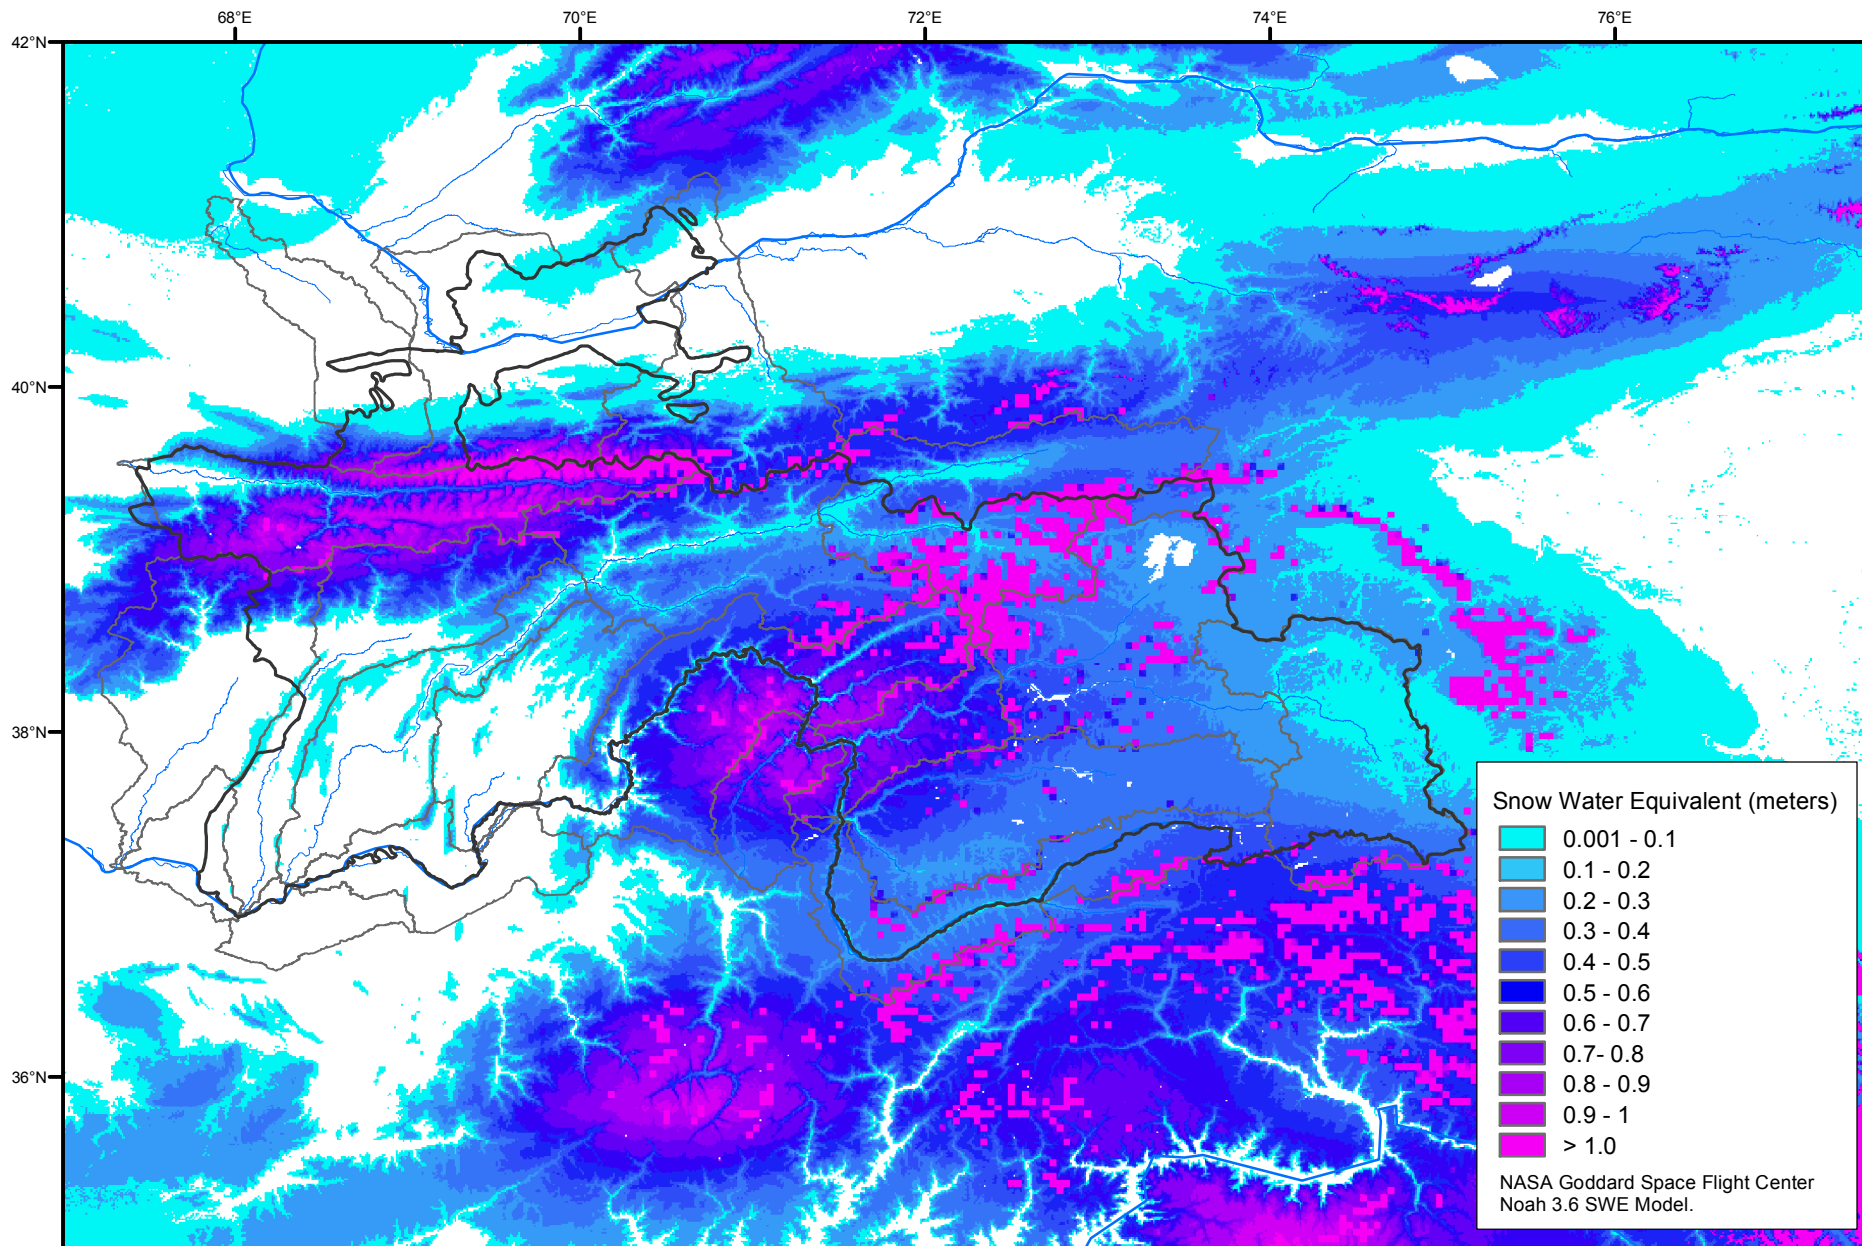

Snow Water Equivalent by Basin

February 28, 2005

Map created by USGS/EROS