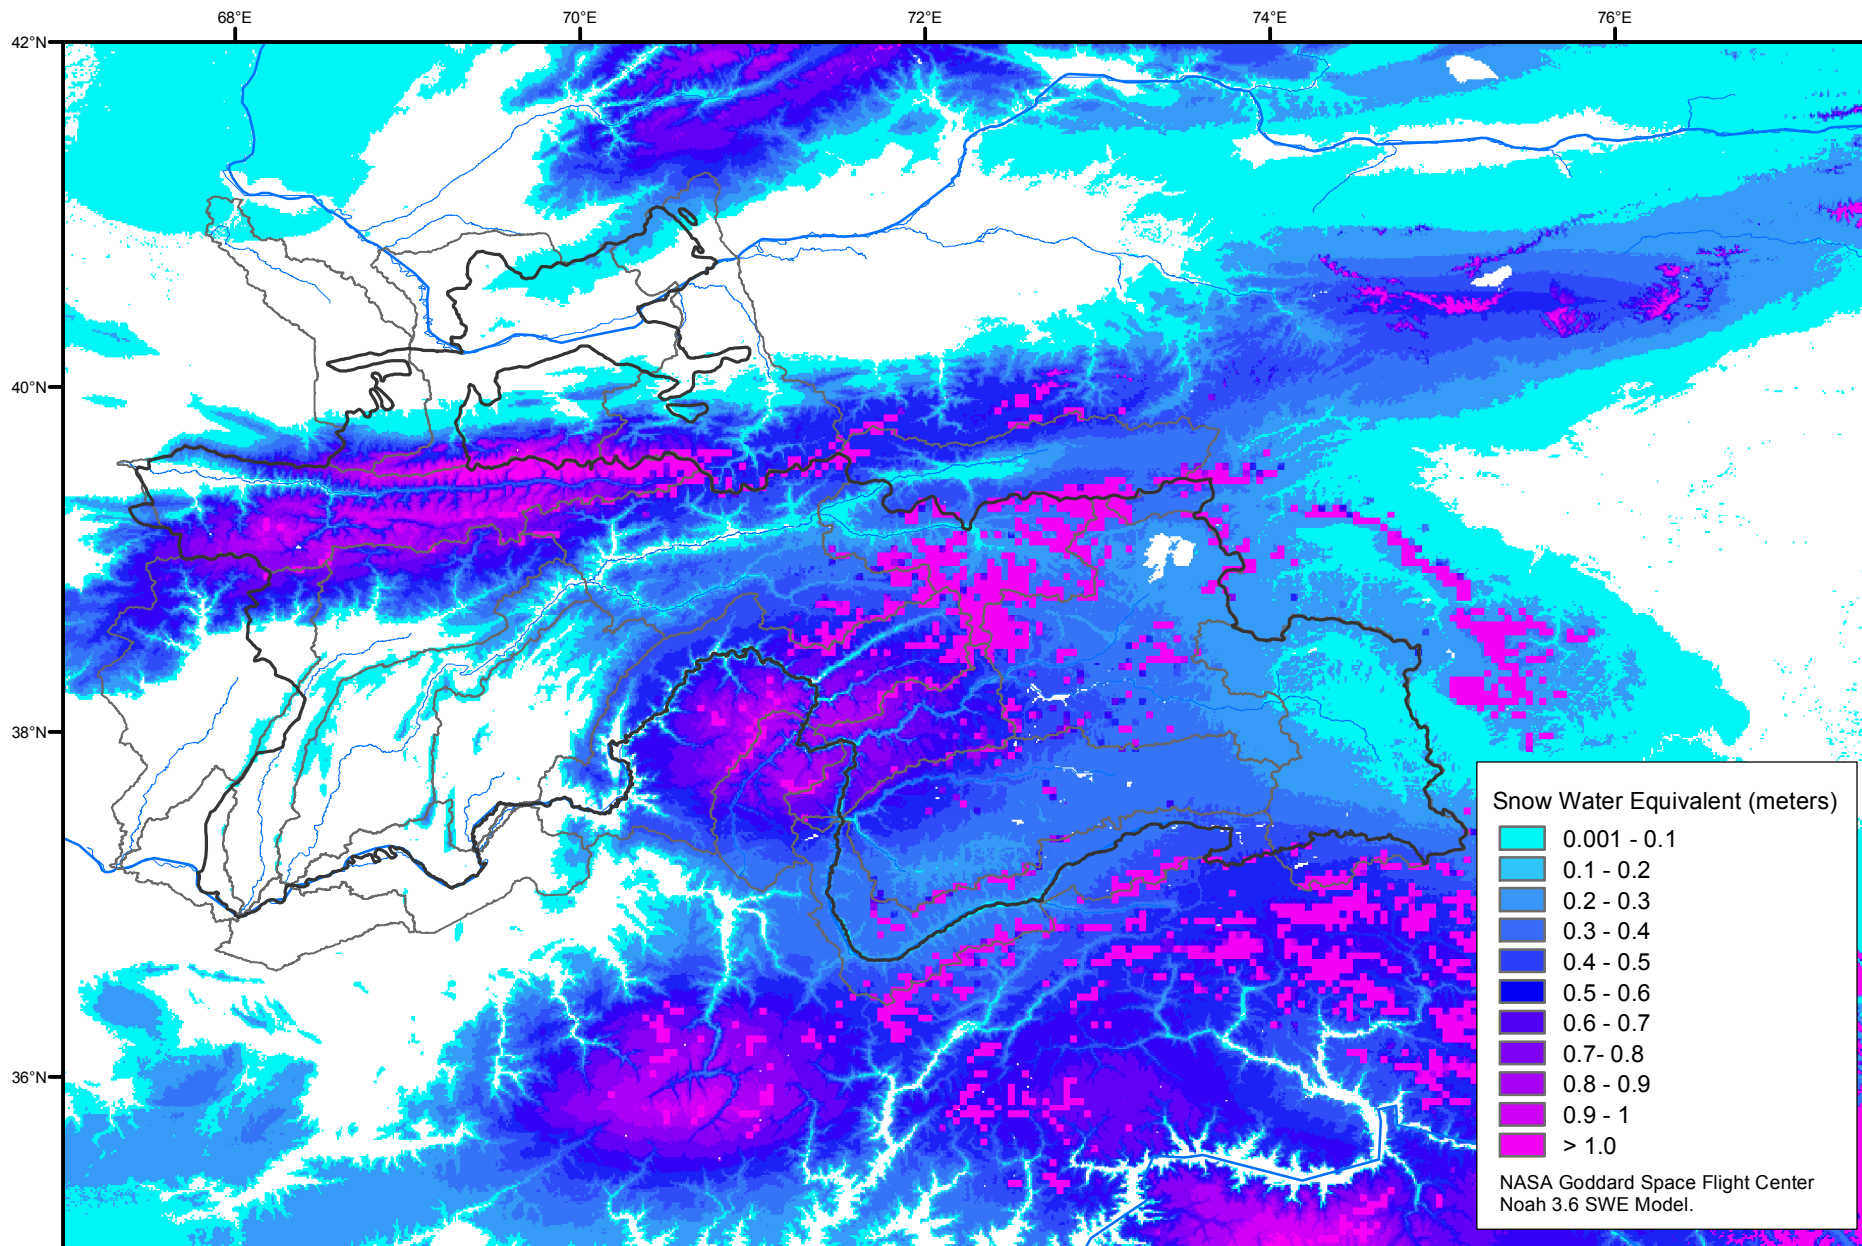

Snow Water Equivalent by Basin

March 01, 2005

Map created by USGS/EROS