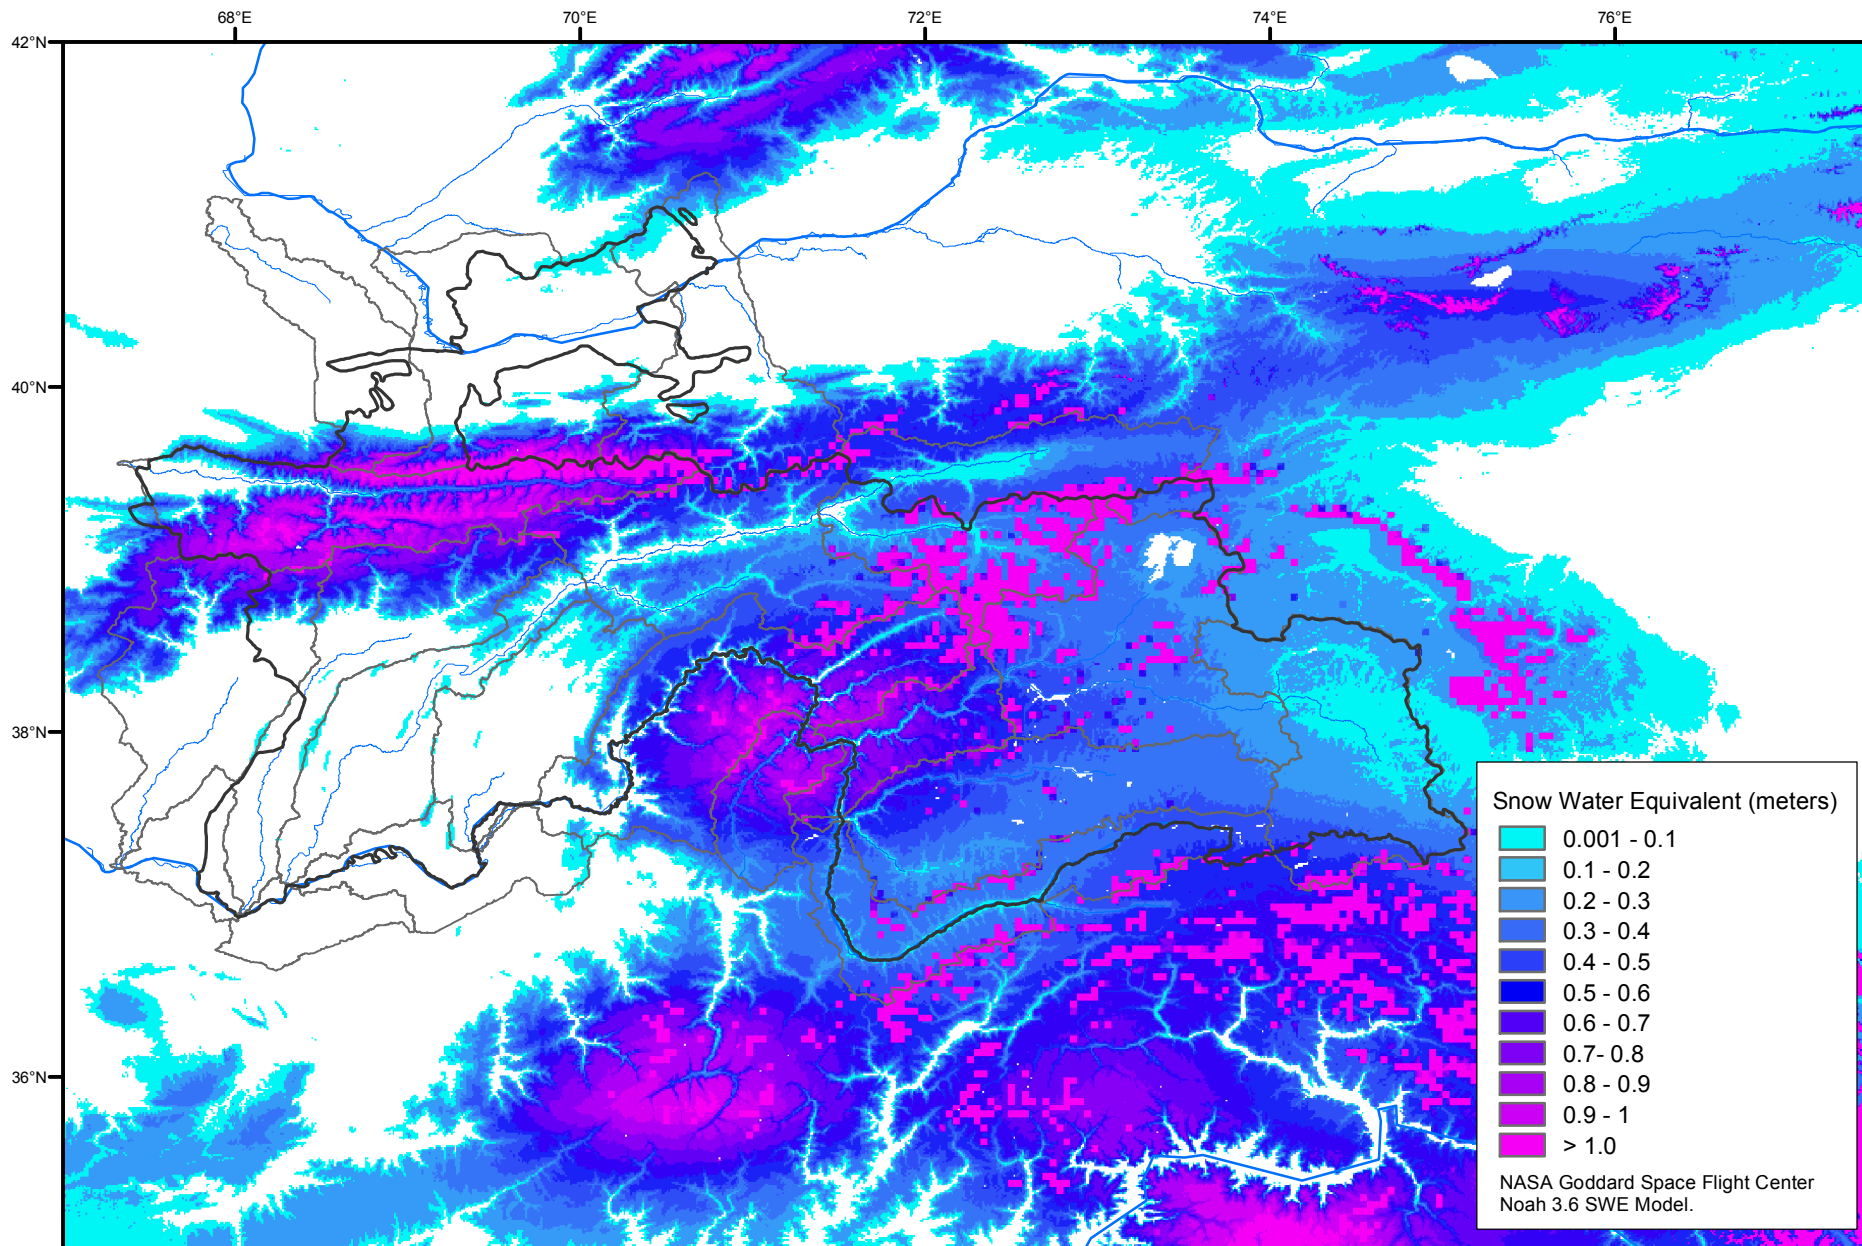

Snow Water Equivalent by Basin

March 09, 2005

Map created by USGS/EROS