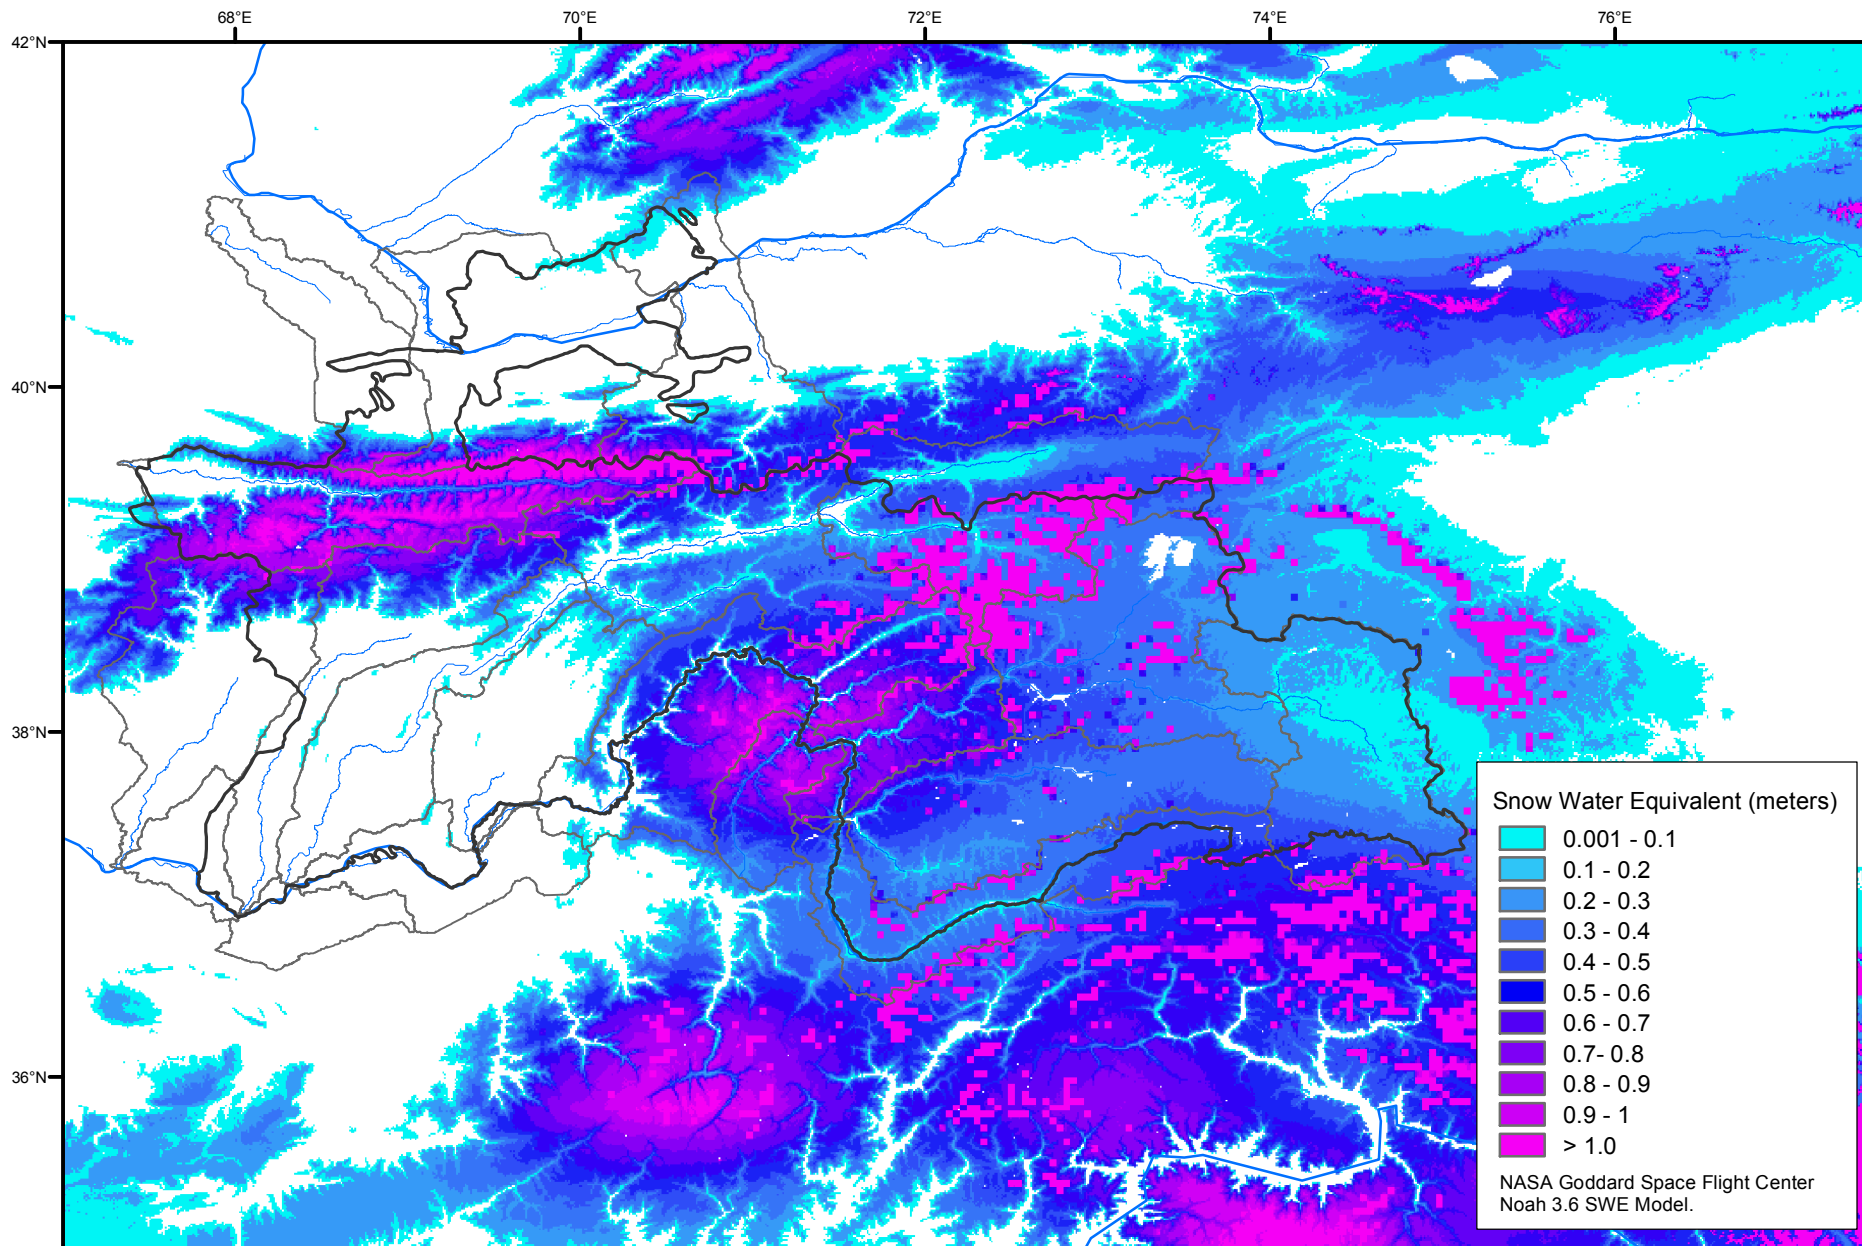

# Snow Water Equivalent by Basin

March 12, 2005

Map created by USGS/EROS